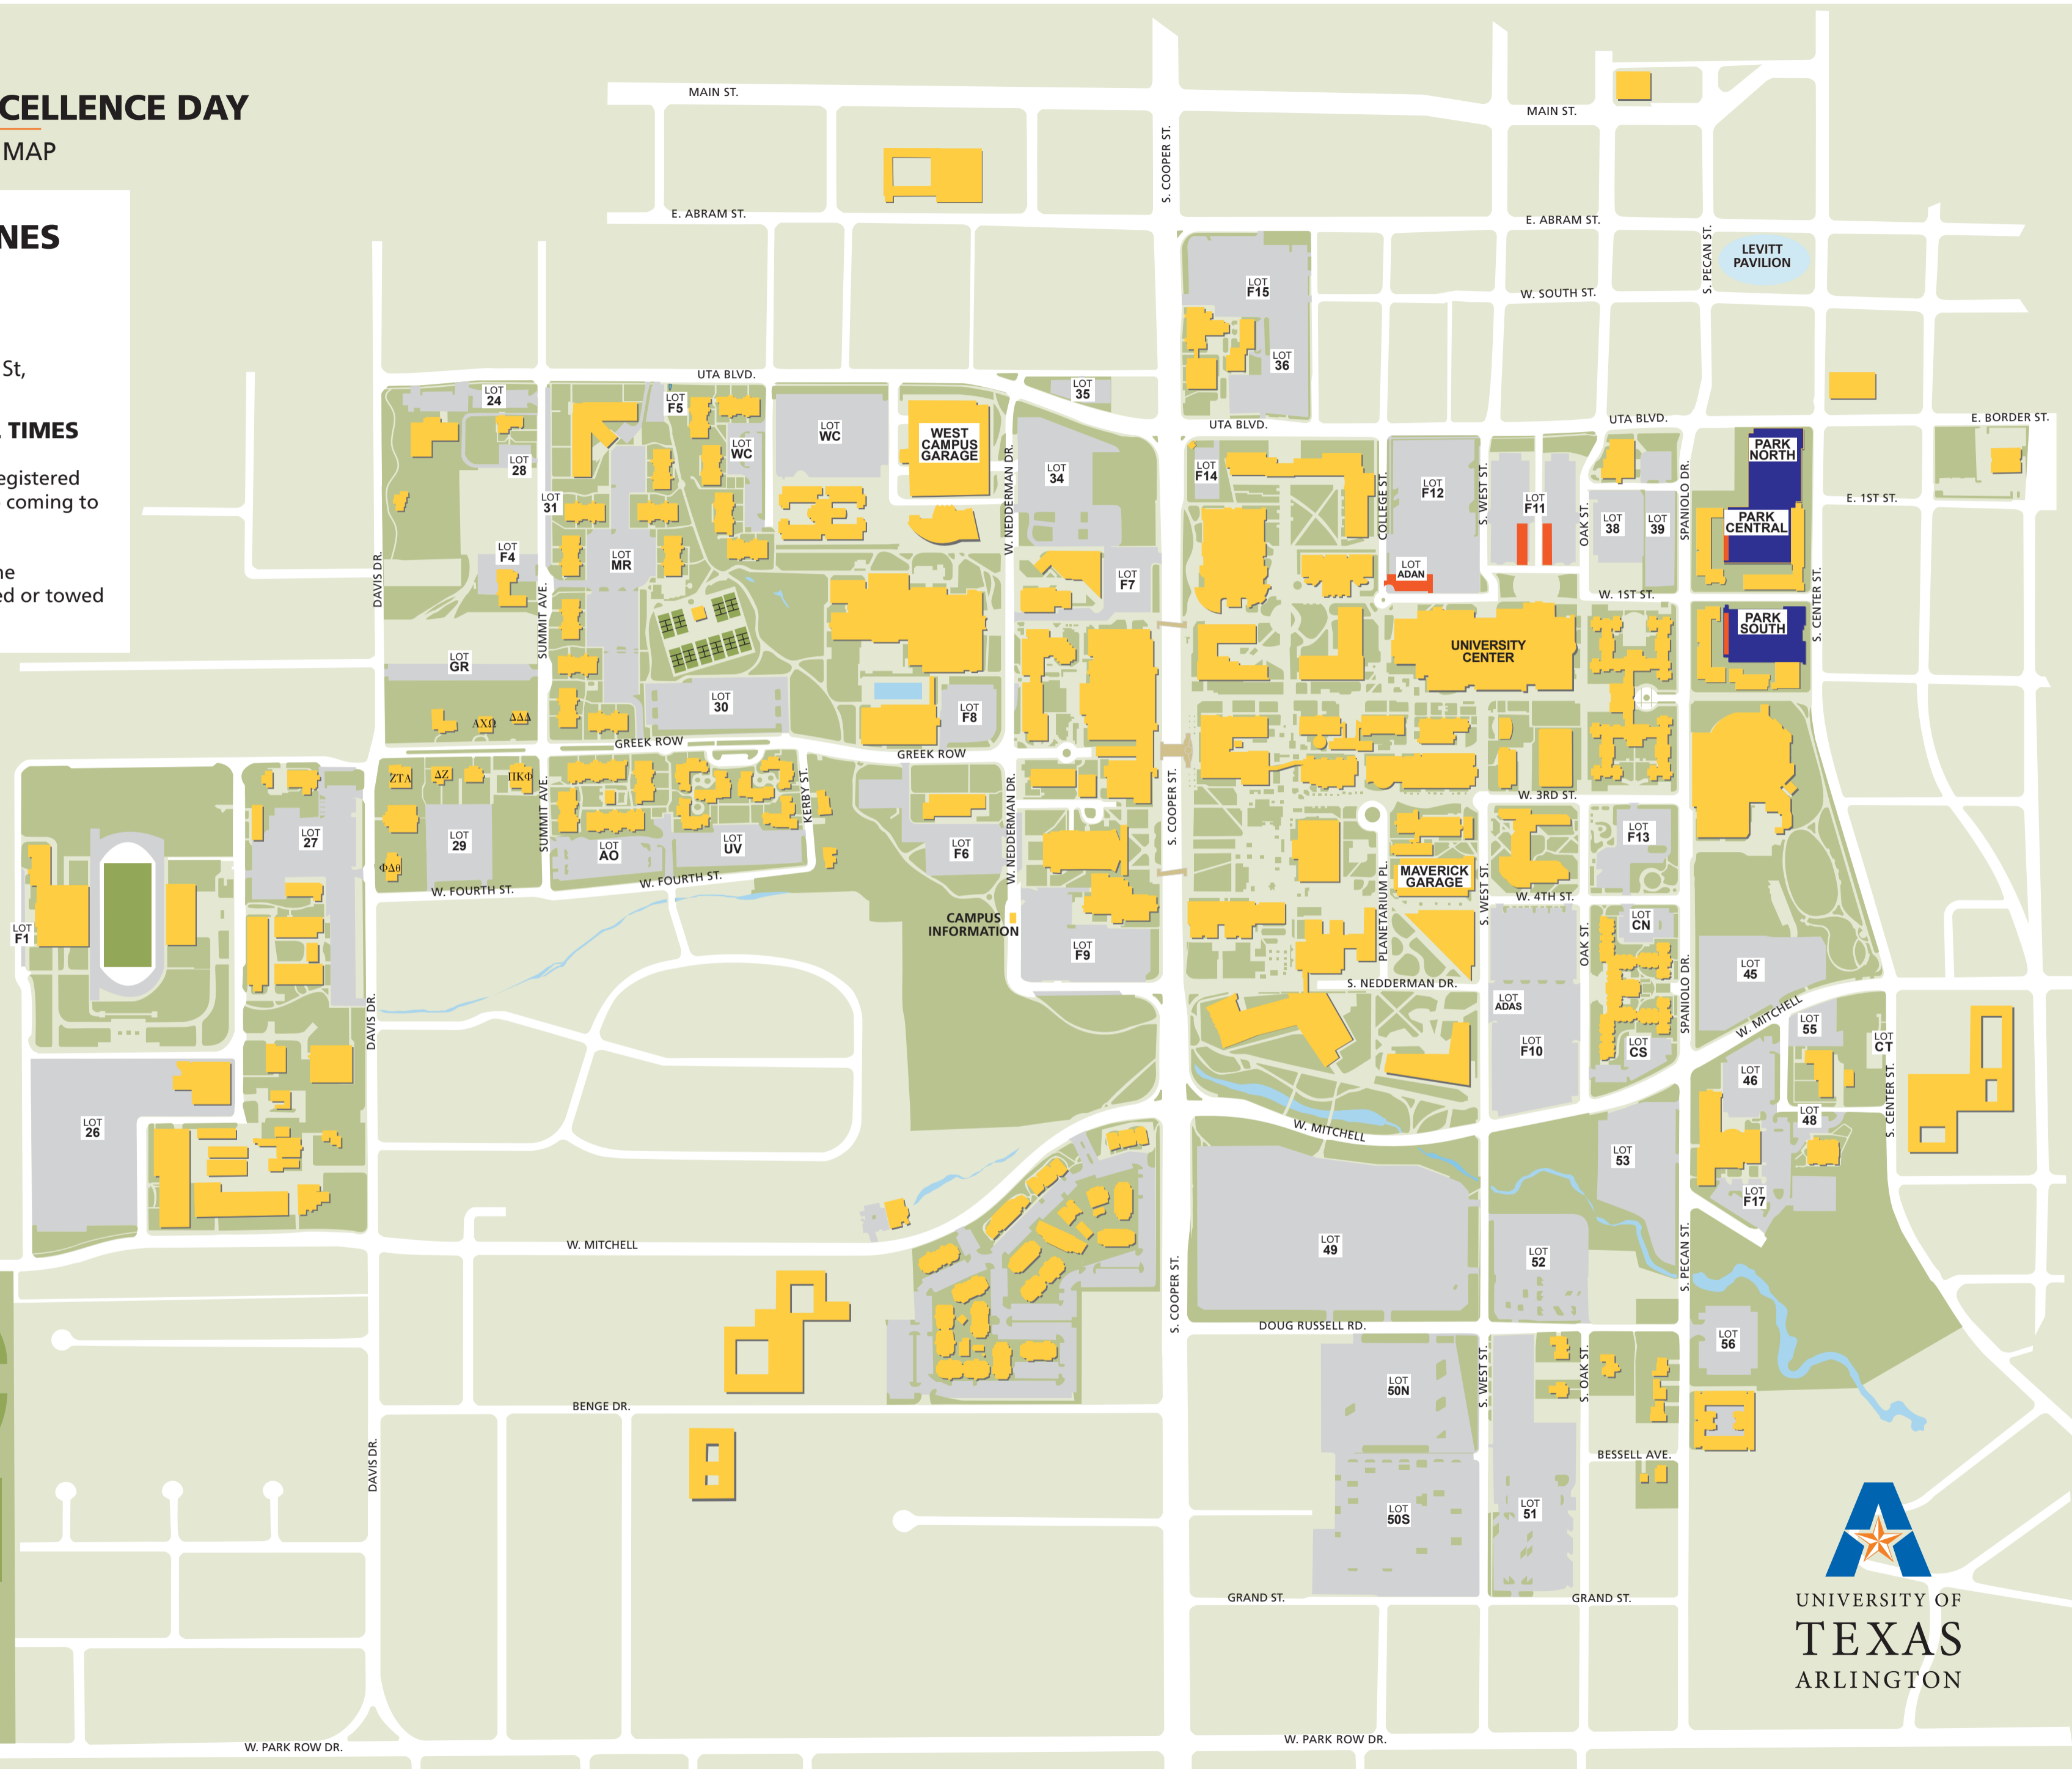

SENIOR ACADEMIC EXCELLENCE DAY

EVENT PARKING MAP

PARKING ZONES

-  General Parking
-  ADA Accessible

Lot Address: 550 S Center St,
Arlington, TX 76010

Permits required AT ALL TIMES

Please make sure you have registered
your vehicle to park, prior to coming to
campus.

Vehicles parked outside of the
designated areas may be cited or towed
at the owners expense.

UNIVERSITY OF
TEXAS
ARLINGTON