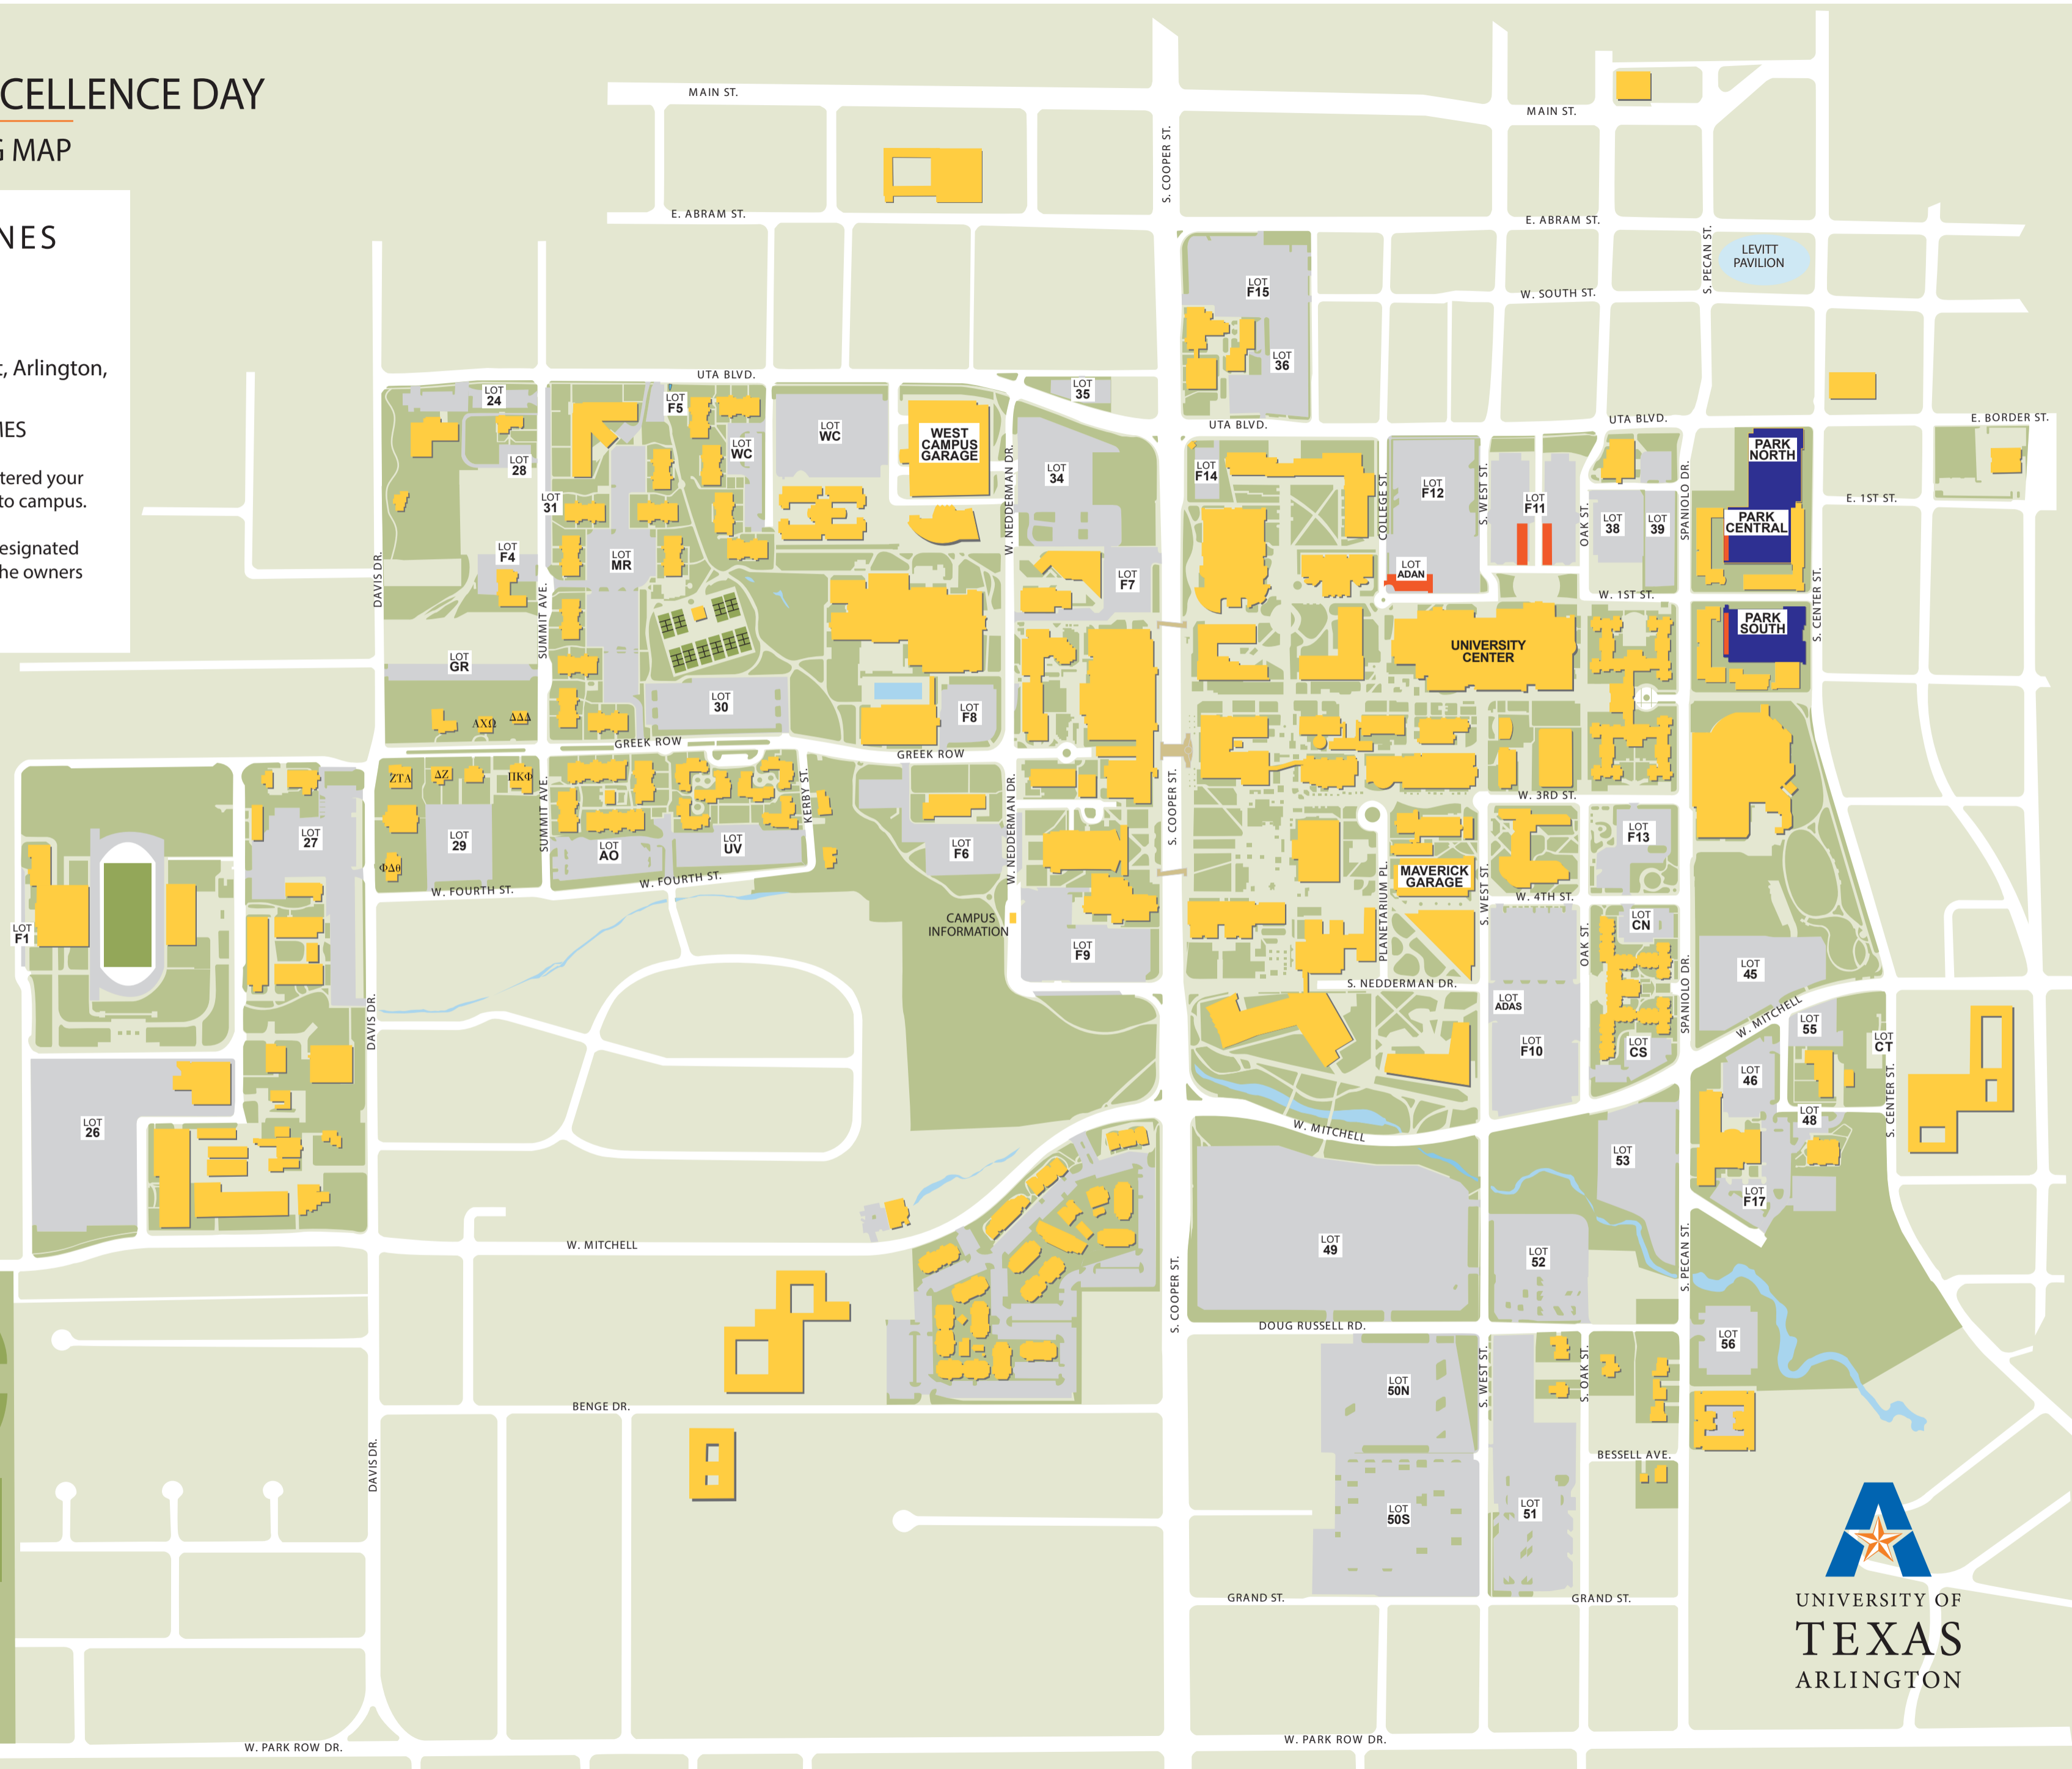

SENIOR ACADEMIC EXCELLENCE DAY

EVENT PARKING MAP

PARKING ZONES

-  General Parking
-  ADA Accessible

Lot Address: 550 S Center St, Arlington, TX 76010

Permits required AT ALL TIMES

Please make sure you have registered your vehicle to park, prior to coming to campus.

Vehicles parked outside of the designated areas may be cited or towed at the owners expense.

UNIVERSITY OF
TEXAS
ARLINGTON