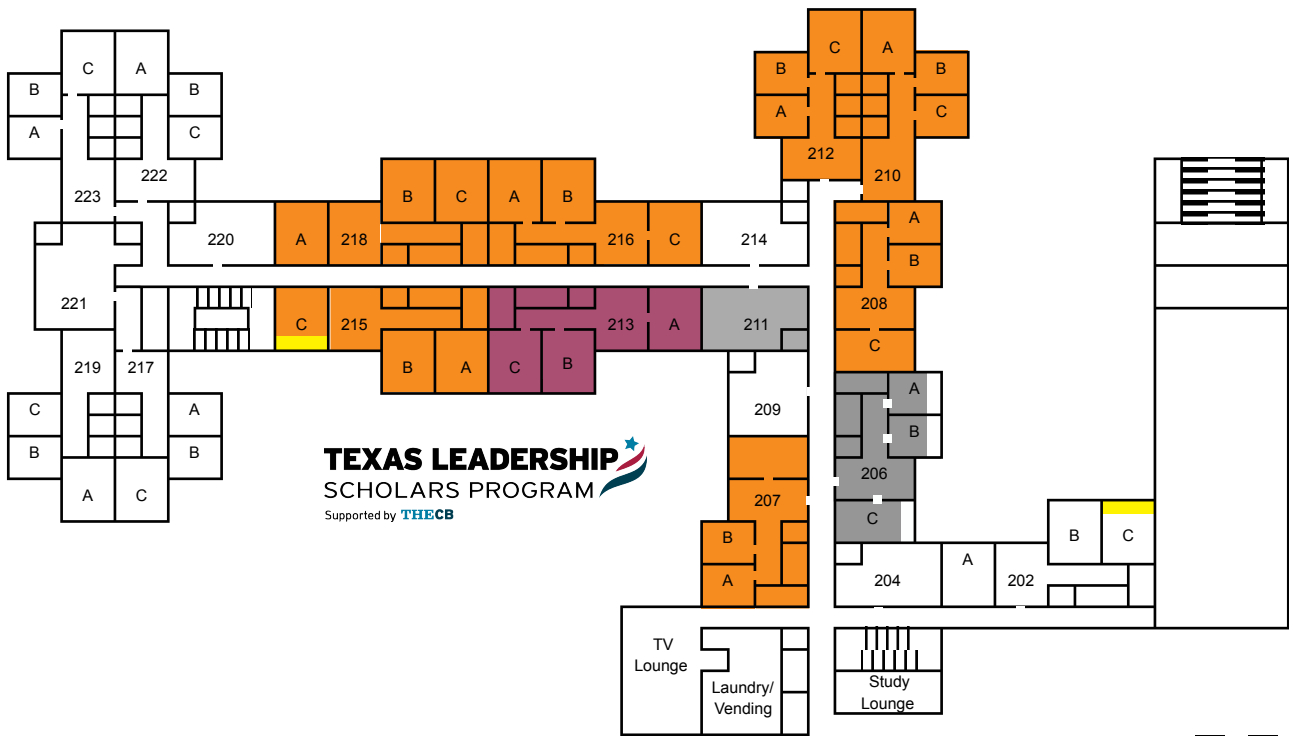

Arlington Hall

South East Wing - First Floor

Arlington Hall
South East Wing - First Floor

- Staff Rooms
- ADA - Deaf

Arlington Hall

South East Wing - Second Floor

Arlington Hall
South East Wing - Second Floor

- Staff Rooms
- ADA - Deaf

Arlington Hall

South East Wing - Third Floor

Arlington Hall
South East Wing - Third Floor

- Staff Rooms
- ADA - Deaf

Arlington Hall

South West Wing - First Floor

Arlington Hall
South West Wing - First Floor

- Business RLC
- Residential Peer Mentor
- Staff Rooms
- ADA - Deaf

Arlington Hall

South West Wing - Second Floor

TEXAS LEADERSHIP
SCHOLARS PROGRAM
 Supported by **THECB**

Arlington Hall
South West Wing - Second Floor

- Texas Leadership Scholars
- Residential Peer Mentor
- Staff Rooms
- ADA Room

Arlington Hall

South West Wing - Third Floor

Arlington Hall
South West Wing - Third Floor

- Staff Rooms
- ADA Room