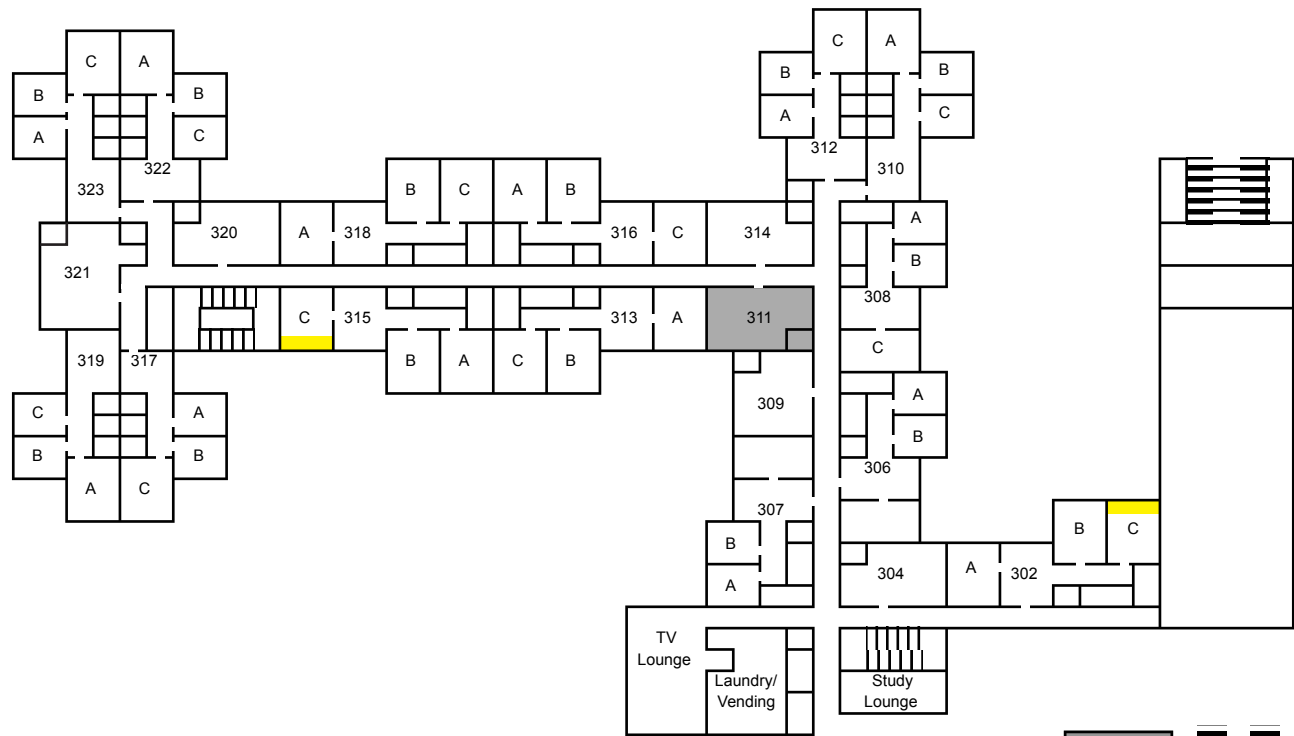

- Staff Rooms
- ADA - Deaf

Arlington Hall

South East Wing - Third Floor

Arlington Hall
South East Wing - Third Floor

- Staff Rooms
- ADA - Deaf

Arlington Hall

South West Wing - First Floor

Arlington Hall
South West Wing - First Floor

- Business RLC
- Residential Peer Mentor
- Staff Rooms
- ADA - Deaf

Arlington Hall

South West Wing - Second Floor

TEXAS LEADERSHIP
SCHOLARS PROGRAM
 Supported by **THECB**

Arlington Hall
South West Wing - Second Floor

- Texas Leadership Scholars
- Residential Peer Mentor
- Staff Rooms
- ADA Room

Arlington Hall

South West Wing - Third Floor

Arlington Hall
South West Wing - Third Floor

- Staff Rooms
- ADA Room