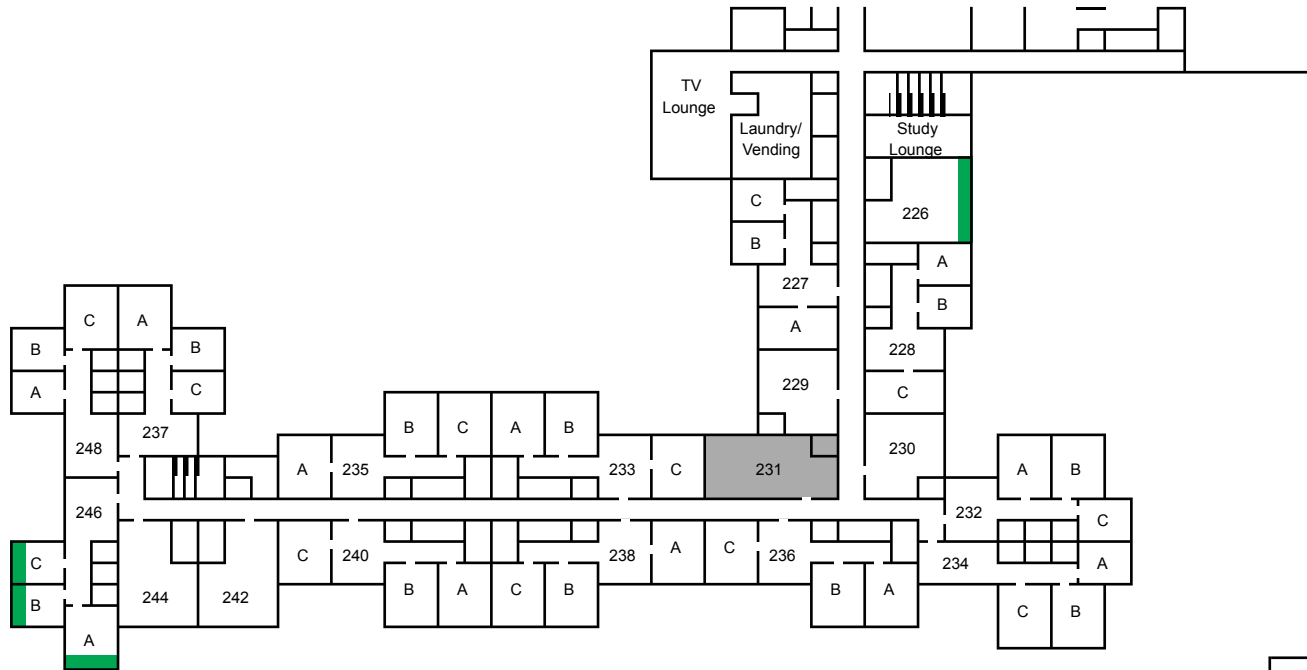

North West Wing - Second Floor

Arlington Hall
North West Wing - Second Floor

- Staff Rooms
- ADA Rooms

Arlington Hall

North West Wing - Third Floor

Arlington Hall
North West Wing - Third Floor

- Staff Rooms
- ADA Rooms

Arlington Hall

South East Wing - First Floor

Arlington Hall
South East Wing - First Floor

- Staff Rooms
- ADA - Deaf

Arlington Hall

South East Wing - Second Floor

Arlington Hall
South East Wing - Second Floor

- Staff Rooms
- ADA - Deaf

Arlington Hall

South East Wing - Third Floor

Arlington Hall
South East Wing - Third Floor

- Staff Rooms
- ADA - Deaf

Arlington Hall

South West Wing - First Floor

Arlington Hall
South West Wing - First Floor

- Business RLC
- Residential Peer Mentor
- Staff Rooms
- ADA - Deaf

Arlington Hall

South West Wing - Second Floor

TEXAS LEADERSHIP
SCHOLARS PROGRAM
 Supported by **THECB**

Arlington Hall
South West Wing - Second Floor