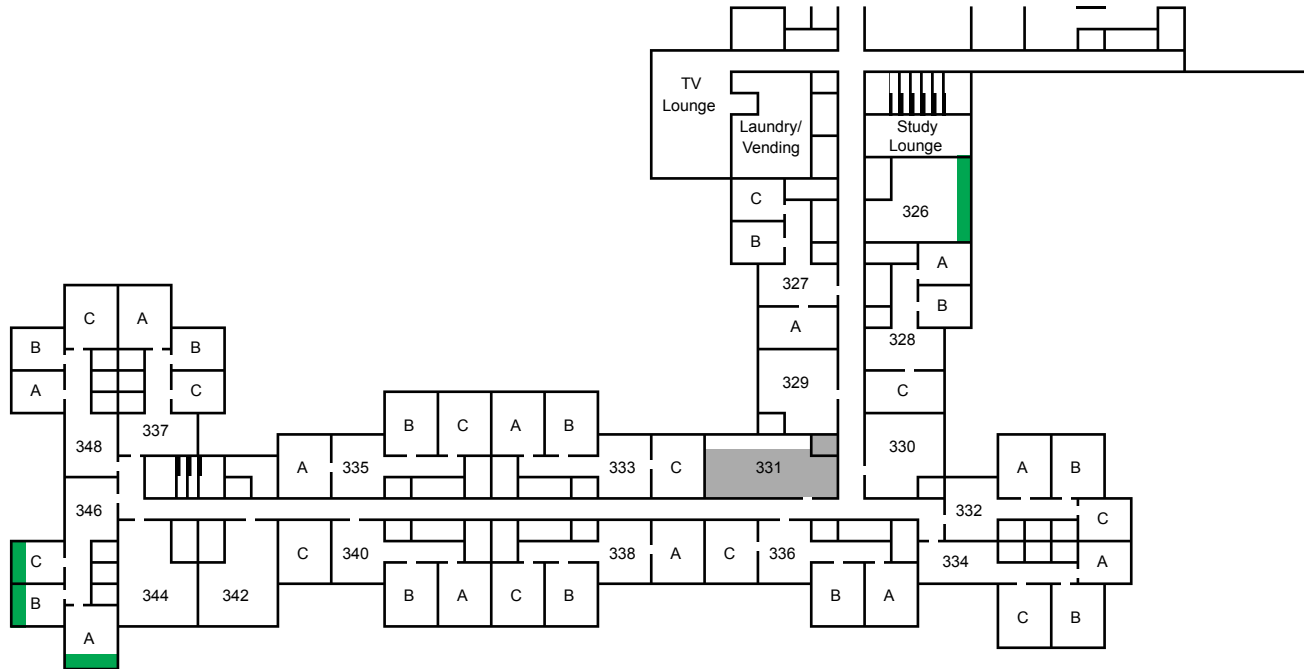

North West Wing - Second Floor

Arlington Hall
North West Wing - Second Floor

- Staff Rooms
- ADA Rooms

Arlington Hall

North West Wing - Third Floor

Arlington Hall
North West Wing - Third Floor

- Staff Rooms
- ADA Rooms

Arlington Hall

South East Wing - First Floor

Arlington Hall
South East Wing - First Floor

- Staff Rooms
- ADA - Deaf

Arlington Hall

South East Wing - Second Floor

Arlington Hall
South East Wing - Second Floor

- Staff Rooms
- ADA - Deaf

Arlington Hall

South East Wing - Third Floor

Arlington Hall
South East Wing - Third Floor

- Staff Rooms
- ADA - Deaf

Arlington Hall

South West Wing - First Floor

Arlington Hall
South West Wing - First Floor

- Business RLC
- Residential Peer Mentor
- Staff Rooms
- ADA - Deaf

Arlington Hall

South West Wing - Second Floor

TEXAS LEADERSHIP
SCHOLARS PROGRAM
 Supported by **THECB**

Arlington Hall
South West Wing - Second Floor