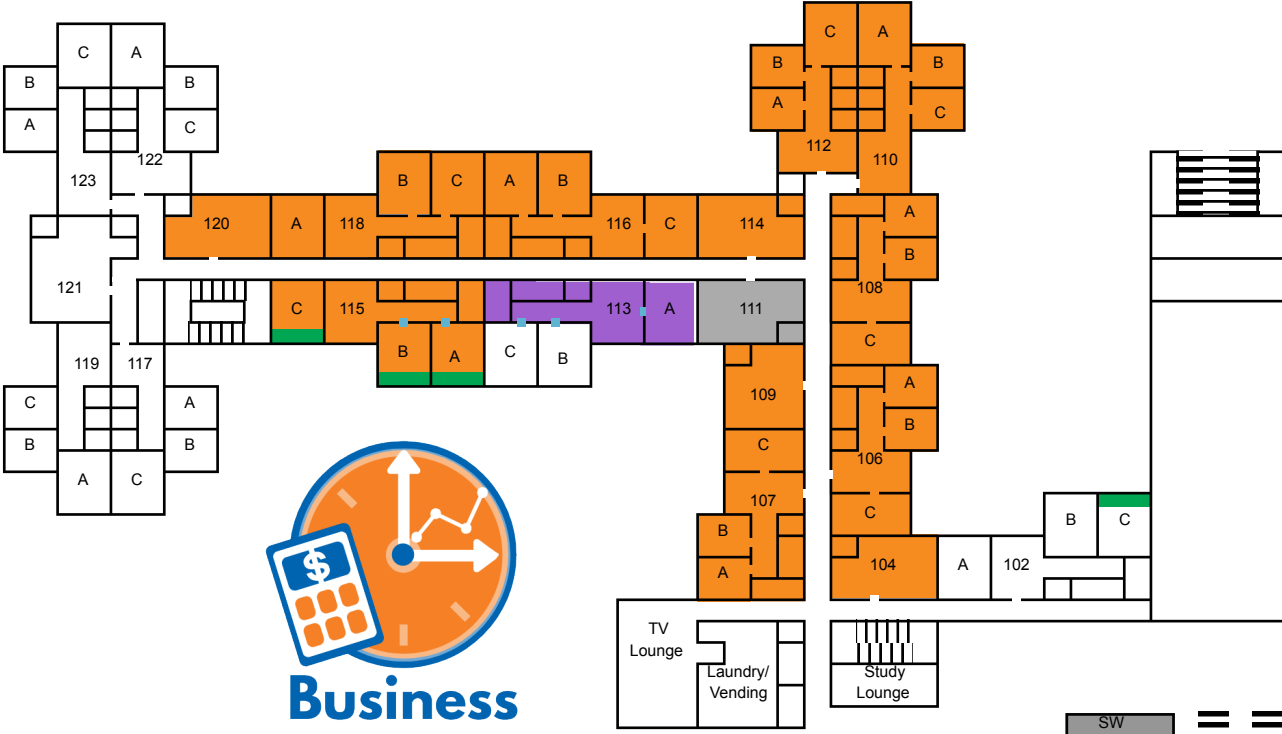

Arlington Hall

South East Wing - First Floor

Arlington Hall
South East Wing - First Floor

- Staff Rooms
- ADA - Deaf

Arlington Hall

South East Wing - Second Floor

Arlington Hall
South East Wing - Second Floor

- Staff Rooms
- ADA - Deaf

Arlington Hall

South East Wing - Third Floor

Arlington Hall
South East Wing - Third Floor

- Staff Rooms
- ADA - Deaf

Arlington Hall

South West Wing - First Floor

Arlington Hall
South West Wing - First Floor

- Business RLC
- Residential Peer Mentor
- Staff Rooms
- ADA - Deaf

Arlington Hall

South West Wing - Second Floor

TEXAS LEADERSHIP
SCHOLARS PROGRAM
 Supported by **THECB**

Arlington Hall
South West Wing - Second Floor

- Texas Leadership Scholars
- Residential Peer Mentor
- Staff Rooms
- ADA Room

Arlington Hall

South West Wing - Third Floor

Arlington Hall
South West Wing - Third Floor

- Staff Rooms
- ADA Room