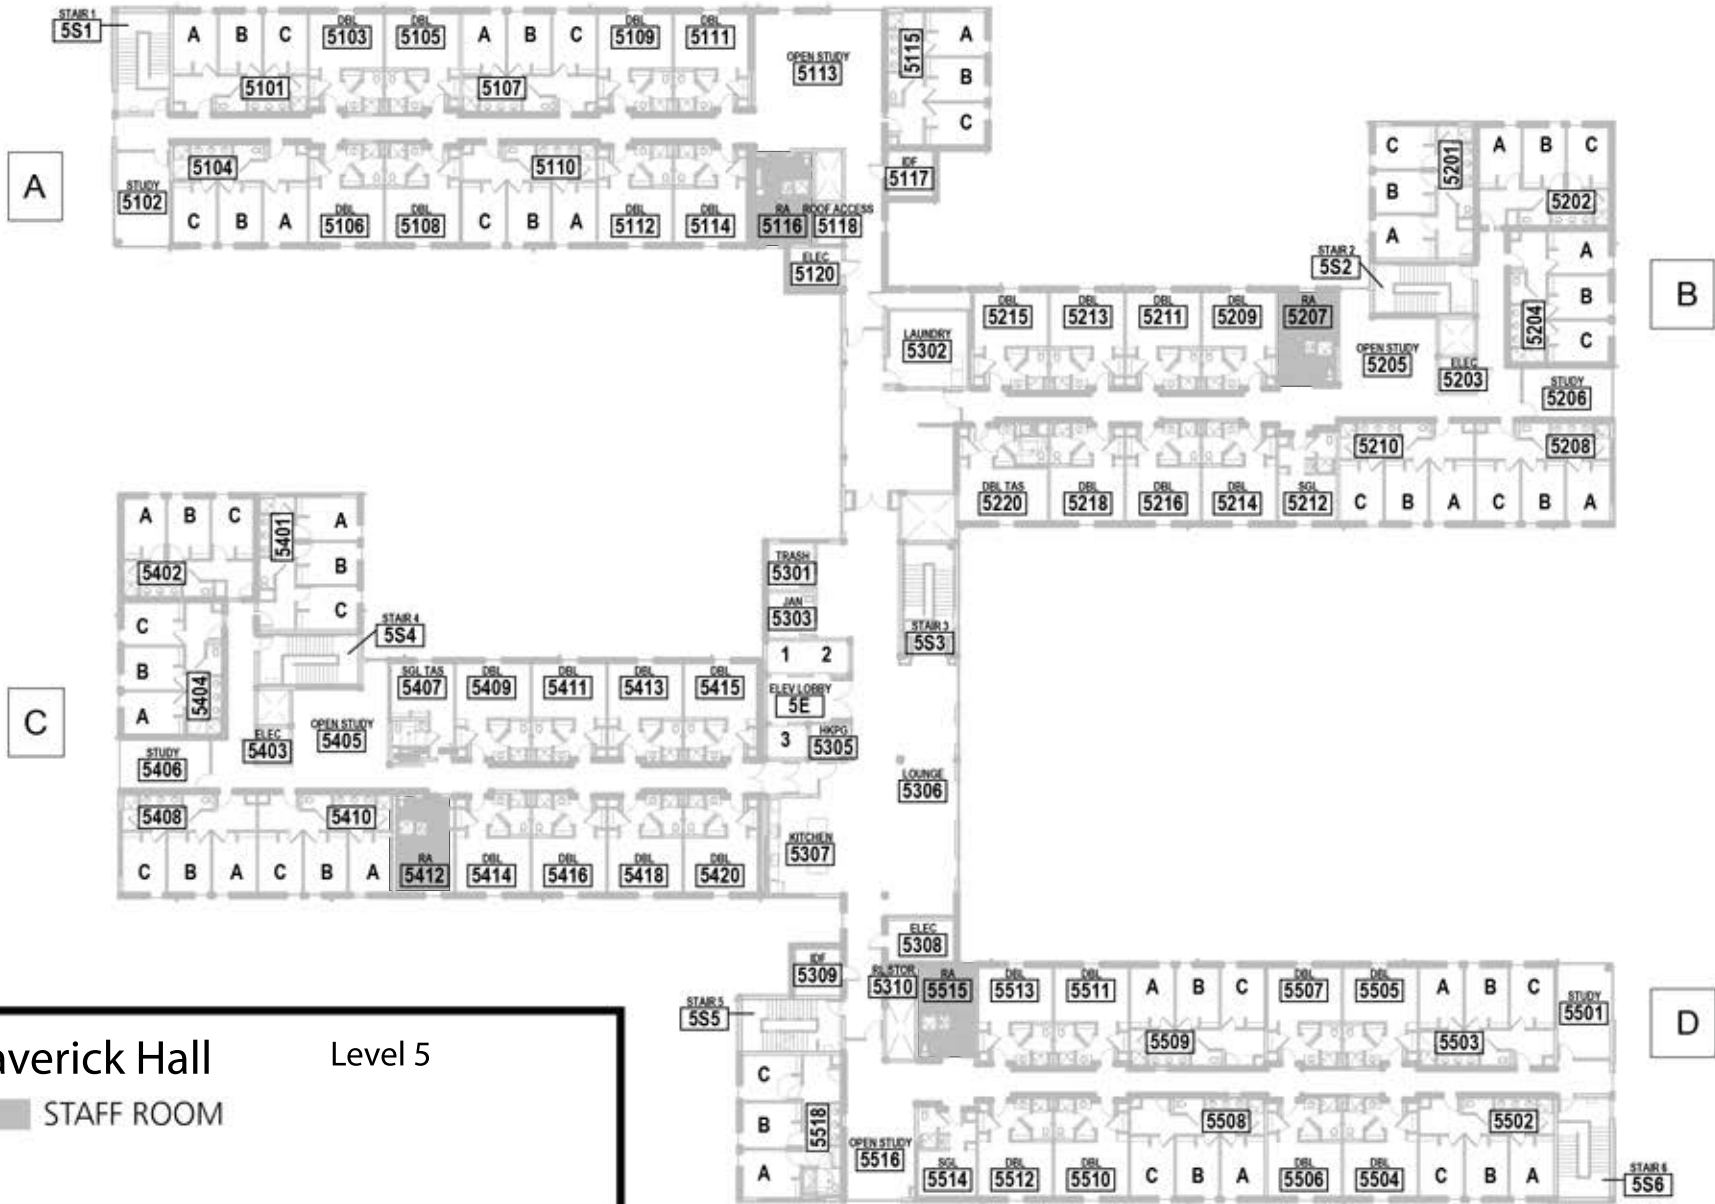

**Maverick Hall**      Level 1

■ STAFF ROOM

**Maverick Hall**      Level 2

■ STAFF ROOM

Level 2

The University of Texas at Arlington  
 Maverick Hall  
 July 10, 2024

**MAVERICK RESIDENCE HALL LEVEL 3**

- PEER MENTOR
- STAFF ROOM
- ARCHITECTURE RLC

Level 3

Art & Design

**MAVERICK RESIDENCE HALL LEVEL 4**

- PEER MENTOR
- STAFF ROOM
- ART & DESIGN RLC

Level 4

The University of Texas at Arlington  
Maverick Hall  
July 10, 2024

**Maverick Hall**      Level 5

■ STAFF ROOM

Level 5