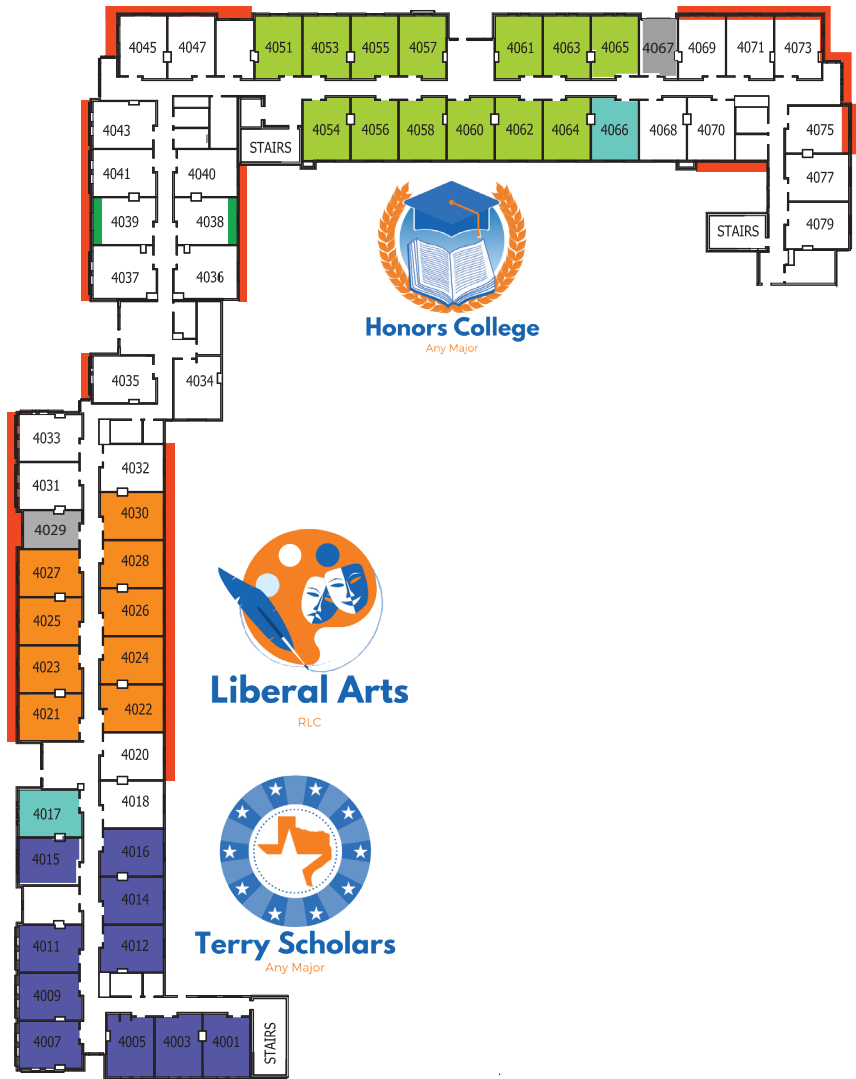

Vandergriff Hall Fourth Floor

**Vandergriff Hall
Fourth Floor**

- Peer Academic Leader
- Honors RLC
- Terry Scholars RLC
- Liberal Arts RLC
- Staff Rooms
- Rooms Above Retail Space
- ADA Room
- ADA - Hearing Impaired