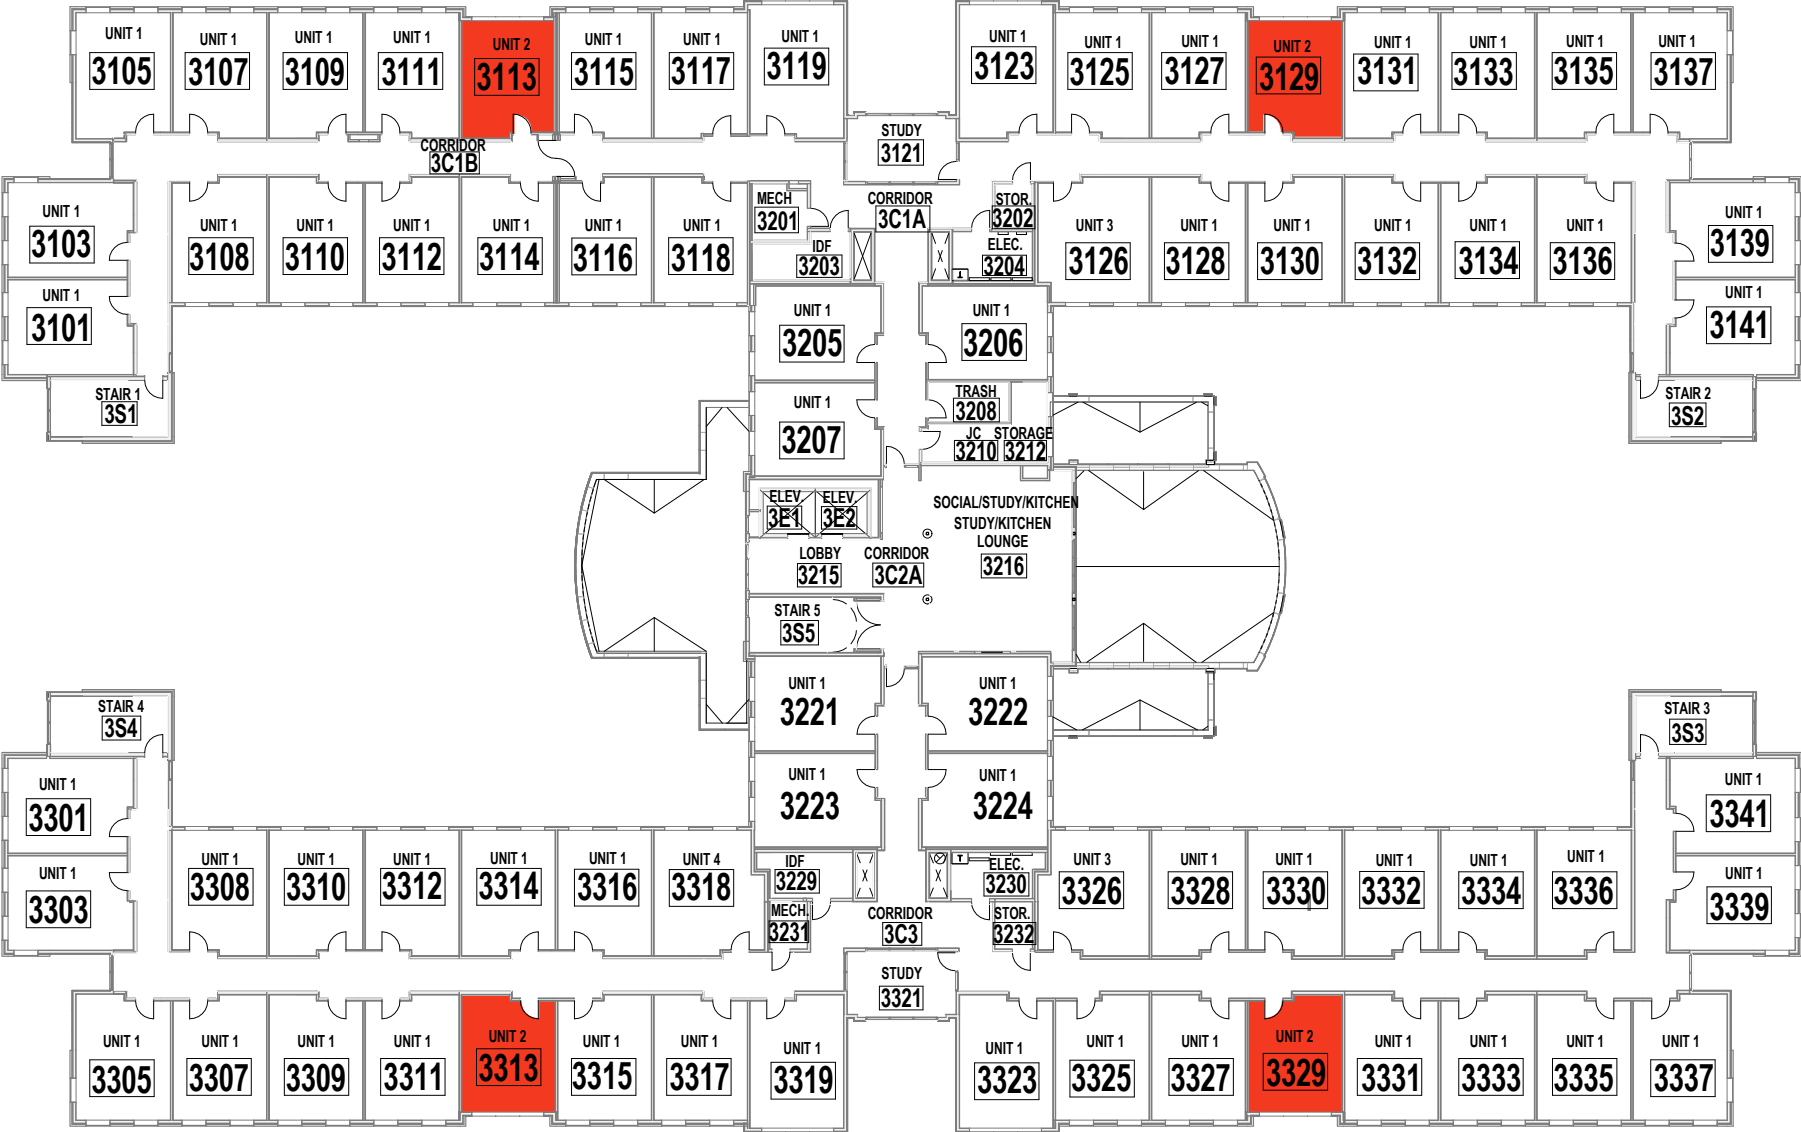

West Campus Residence Hall

Healthy Lifestyles Theme Housing

West Campus Residence Hall Level 1

- Peer Academic Leader
- Nursing RLC
- Staff Room

West Campus Residence Hall

Desining the 21st Century Theme Housing

West Campus Residence Hall

Level 2

- Staff Room
- Architecture RLC
- Engineering RLC
- Peer Academic Leader

March 2022

West Campus Residence Hall

West Campus Residence Hall Level 3

 Staff Room

West Campus Residence Hall

Research and Discovery RLC

Exploratory Majors RLC

West Campus Residence Hall Level 4

- Staff Room
- Research and Discovery RLC
- Exploratory Majors RLC
- Peer Academic Leaders

March 2022