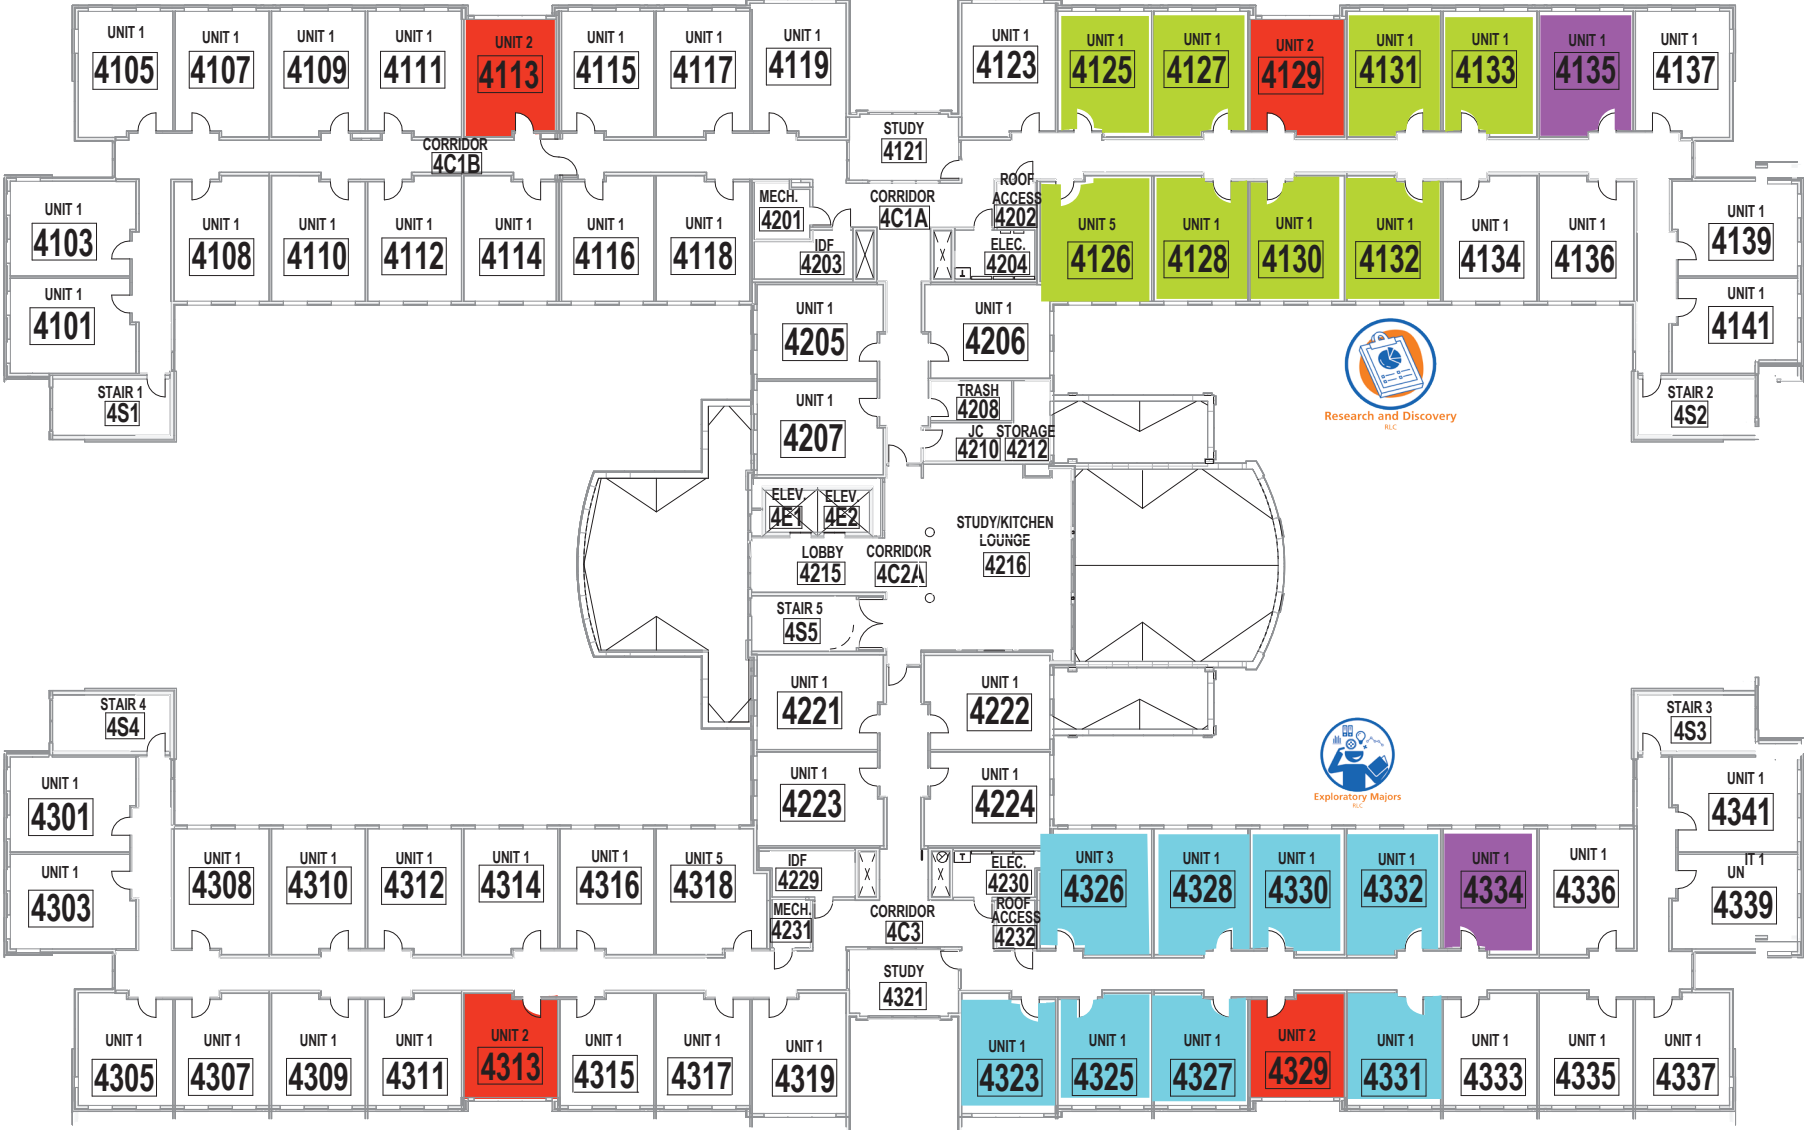

West Campus Residence Hall

Healthy Lifestyles Theme Housing

West Campus Residence Hall Level 1

- Peer Academic Leader
- Nursing RLC
- Staff Room

West Campus Residence Hall

Desining the 21st Century Theme Housing

West Campus Residence Hall

Level 2

- Staff Room
- Architecture RLC
- Engineering RLC
- Peer Academic Leader

March 2022

West Campus Residence Hall

West Campus Residence Hall Level 3

 Staff Room

West Campus Residence Hall

Research and Discovery RLC

Exploratory Majors RLC

West Campus Residence Hall Level 4

- Staff Room
- Research and Discovery RLC
- Exploratory Majors RLC
- Peer Academic Leaders

March 2022