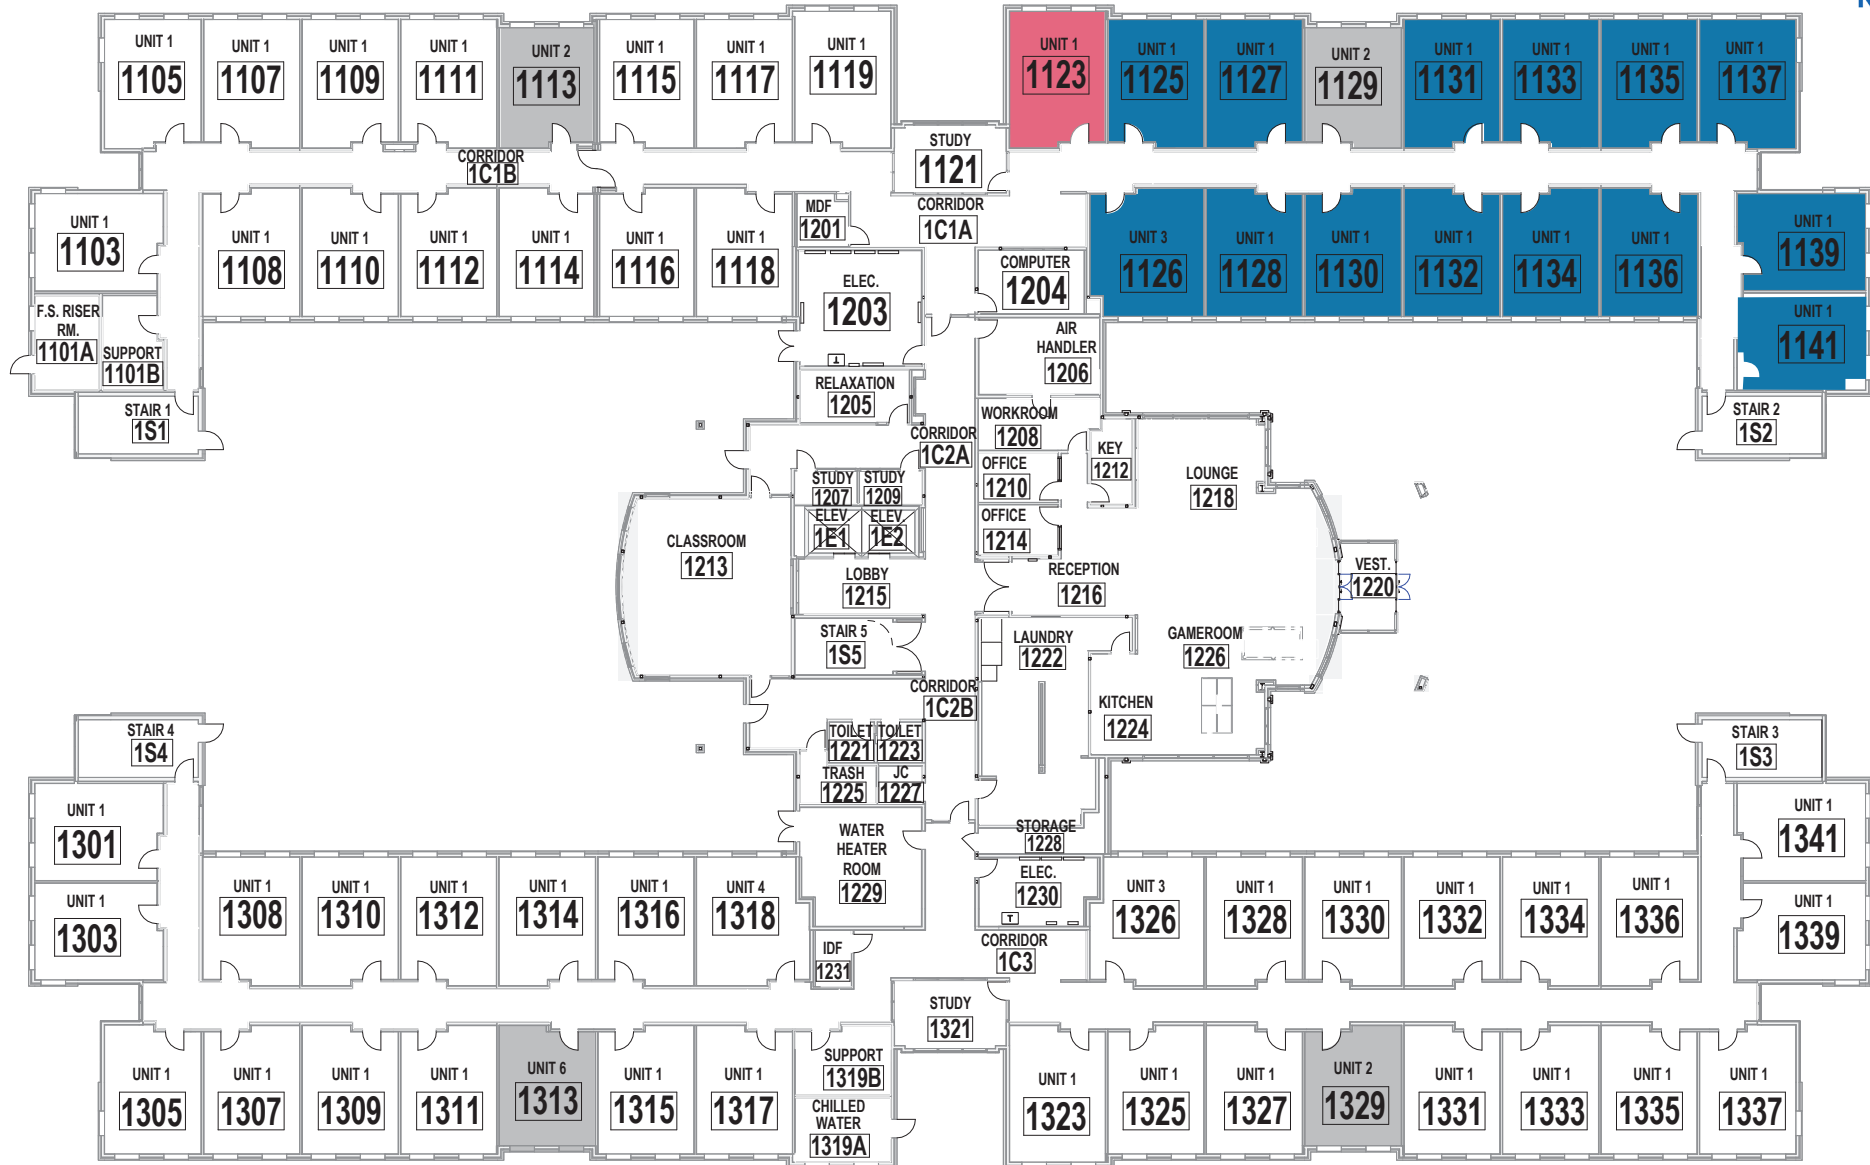

West Campus Residence Hall

Healthy Lifestyles Theme Housing

West Campus Residence Hall Level 1

- Peer Academic Leader
- Nursing RLC
- Staff Room

West Campus Residence Hall

Desining the 21st Century Theme Housing

West Campus Residence Hall

Level 2

- Staff Room
- Architecture RLC
- Engineering RLC
- Peer Academic Leader

March 2022

West Campus Residence Hall

West Campus Residence Hall Level 3

 Staff Room

West Campus Residence Hall

Research and Discovery RLC

Exploratory Majors RLC

West Campus Residence Hall Level 4

- Staff Room
- Research and Discovery RLC
- Exploratory Majors RLC
- Peer Academic Leaders

March 2022