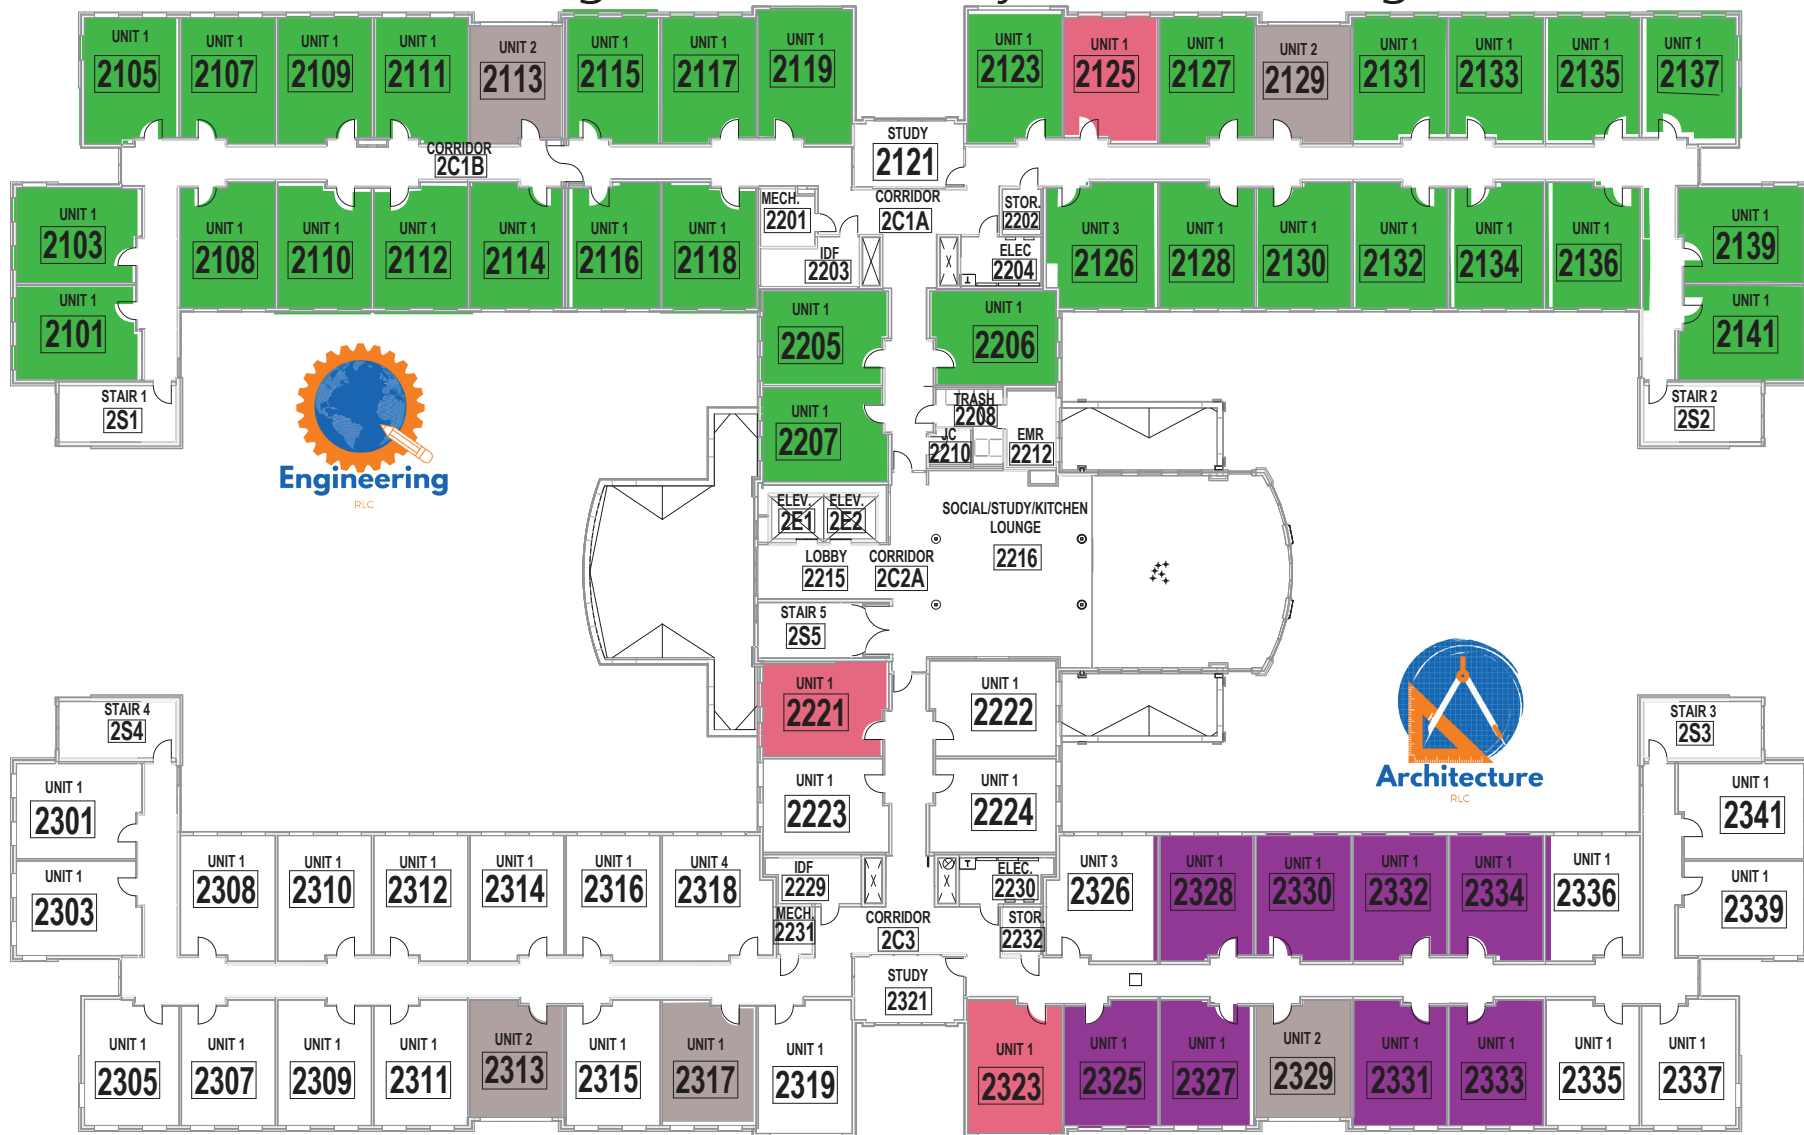

West Campus Residence Hall

Healthy Lifestyles Theme Housing

West Campus Residence Hall Level 1

- Peer Academic Leader
- Nursing RLC
- Staff Room

West Campus Residence Hall

Desining the 21st Century Theme Housing

West Campus Residence Hall

Level 2

- Staff Room
- Architecture RLC
- Engineering RLC
- Peer Academic Leader

March 2022

West Campus Residence Hall

West Campus Residence Hall Level 3

 Staff Room

West Campus Residence Hall

Research and Discovery RLC

Exploratory Majors RLC

West Campus Residence Hall Level 4

- Staff Room
- Research and Discovery RLC
- Exploratory Majors RLC
- Peer Academic Leaders

March 2022