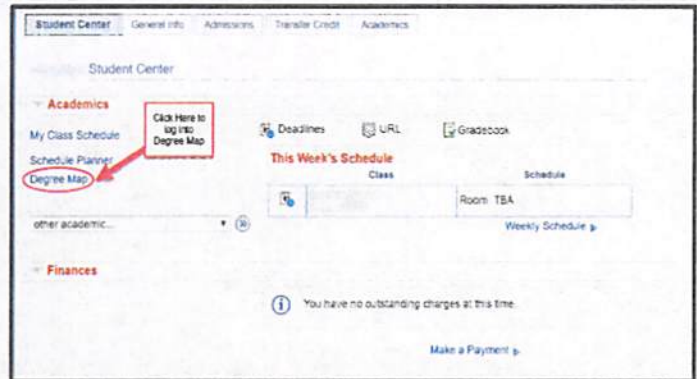

BUILD YOUR PLAN WITH DEGREE MAP

1

LOGIN

- Go to your Student Center in MyMav at uta.edu/mymav
- Click on Degree Map
- Login with your NetID and Password

2

TRACK PROGRESS

to see what requirements you have completed

3

EXPLORE DEGREES

to run multiple "what if" major comparisons or add a minor

4

EXPLORE CAREERS

to see job demand and salary information at the local and national level

5