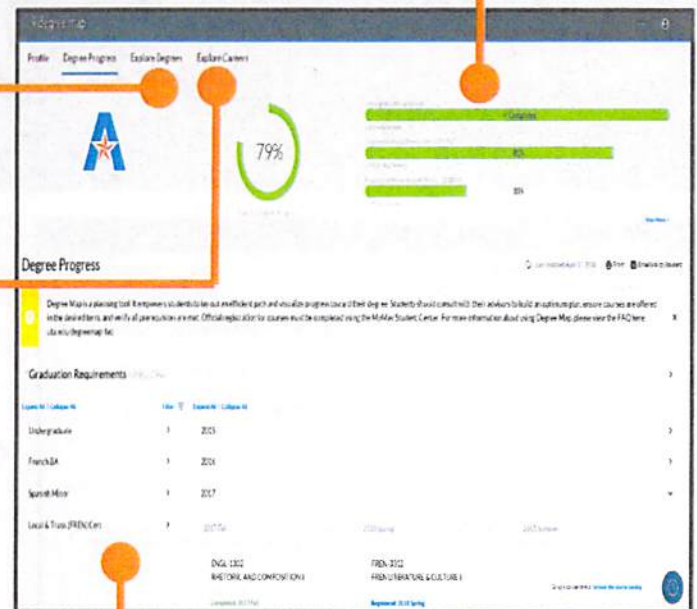

## TRACK PROGRESS

to see what requirements you have completed

3

## EXPLORE DEGREES

to run multiple "what if" major comparisons or add a minor

4

## EXPLORE CAREERS

to see job demand and salary information at the local and national level

5

## FILTER BY REQUIREMENTS & PLAN COURSES

to see what requirements you have left and to select and plan courses for future terms

Degree Map is available to current UTA **UNDERGRADUATE** students. Access it now by logging into your Student Center in MyMav at [uta.edu/mymav](http://uta.edu/mymav). For more information contact the UAC: <http://www.uta.edu/studentsuccess/uac/advising-offices.php>