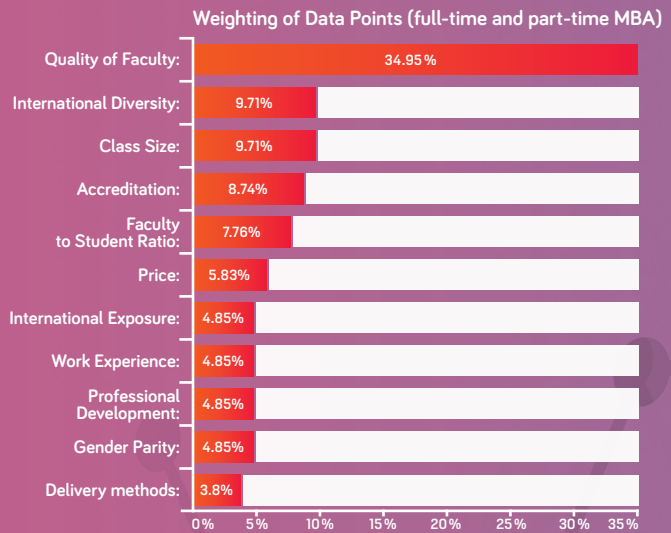

2021 GLOBAL MBA RANKINGS

The benefits attached to an MBA are well documented: career progression, networking opportunities, personal development, salary... and the list goes on. However, in an increasingly congested market, selecting the right business school can be difficult, which is far from ideal given the time and investment involved.

Using a ranking system entirely geared and weighted to fact-based criteria, CEO Magazine aims to cut through the noise and provide potential students with a performance benchmark for those schools under review. Given the current climate, and in the absence of meaningful data, scores have been expressed as an average based upon data received over a four-year period (2017-2019/20).

*EMBA Weighting: Work experience and international diversity are adjusted accordingly.

**Online MBA Weighting: Delivery mode and class size are removed.

EUROPEAN MBA RANKINGS

TIER ONE

Business School	Country
AIX Marseille Graduate School of Management	France
Aston Business School	UK
Audencia Business school	France
Brunel Business School	UK
Business School Lausanne	Switzerland
Business School Netherlands	The Netherlands
City University: Cass	UK
Darmstadt Business School	Germany
Durham University Business School	UK
EBS Business School	Germany
École des Ponts Business School	France
Emlyon Business School	France
ESADE Business School	Spain
EU Business School	Germany, Spain and Switzerland
GBSB Global Business School	Spain
Grenoble Graduate School of Business	France
HHL Leipzig Graduate School of Management	The Netherlands
IFM University	Switzerland
ISEG	Portugal

Business School	Country
Lancaster Management School	UK
Leeds University Business School	UK
Maastricht School of Management	The Netherlands
MIP Politecnico di Milano	Italy
Nebrija Business School	Spain
Newcastle University Business School	UK
Nyenrode Business University	The Netherlands
SBS Swiss Business School	Switzerland
The Lisbon MBA CatolicaNova*	Portugal
Toulouse Business School	France
Toulouse Business School (with IMM Bangalore)	India
Trinity College Dublin	
School of Business	Republic of Ireland
UBIS University	Switzerland
United International Business Schools	Belgium, Italy Japan, The Netherlands, Spain and Switzerland
University of Exeter	UK
University of Liverpool Management School	UK
University of Sheffield Management School	UK