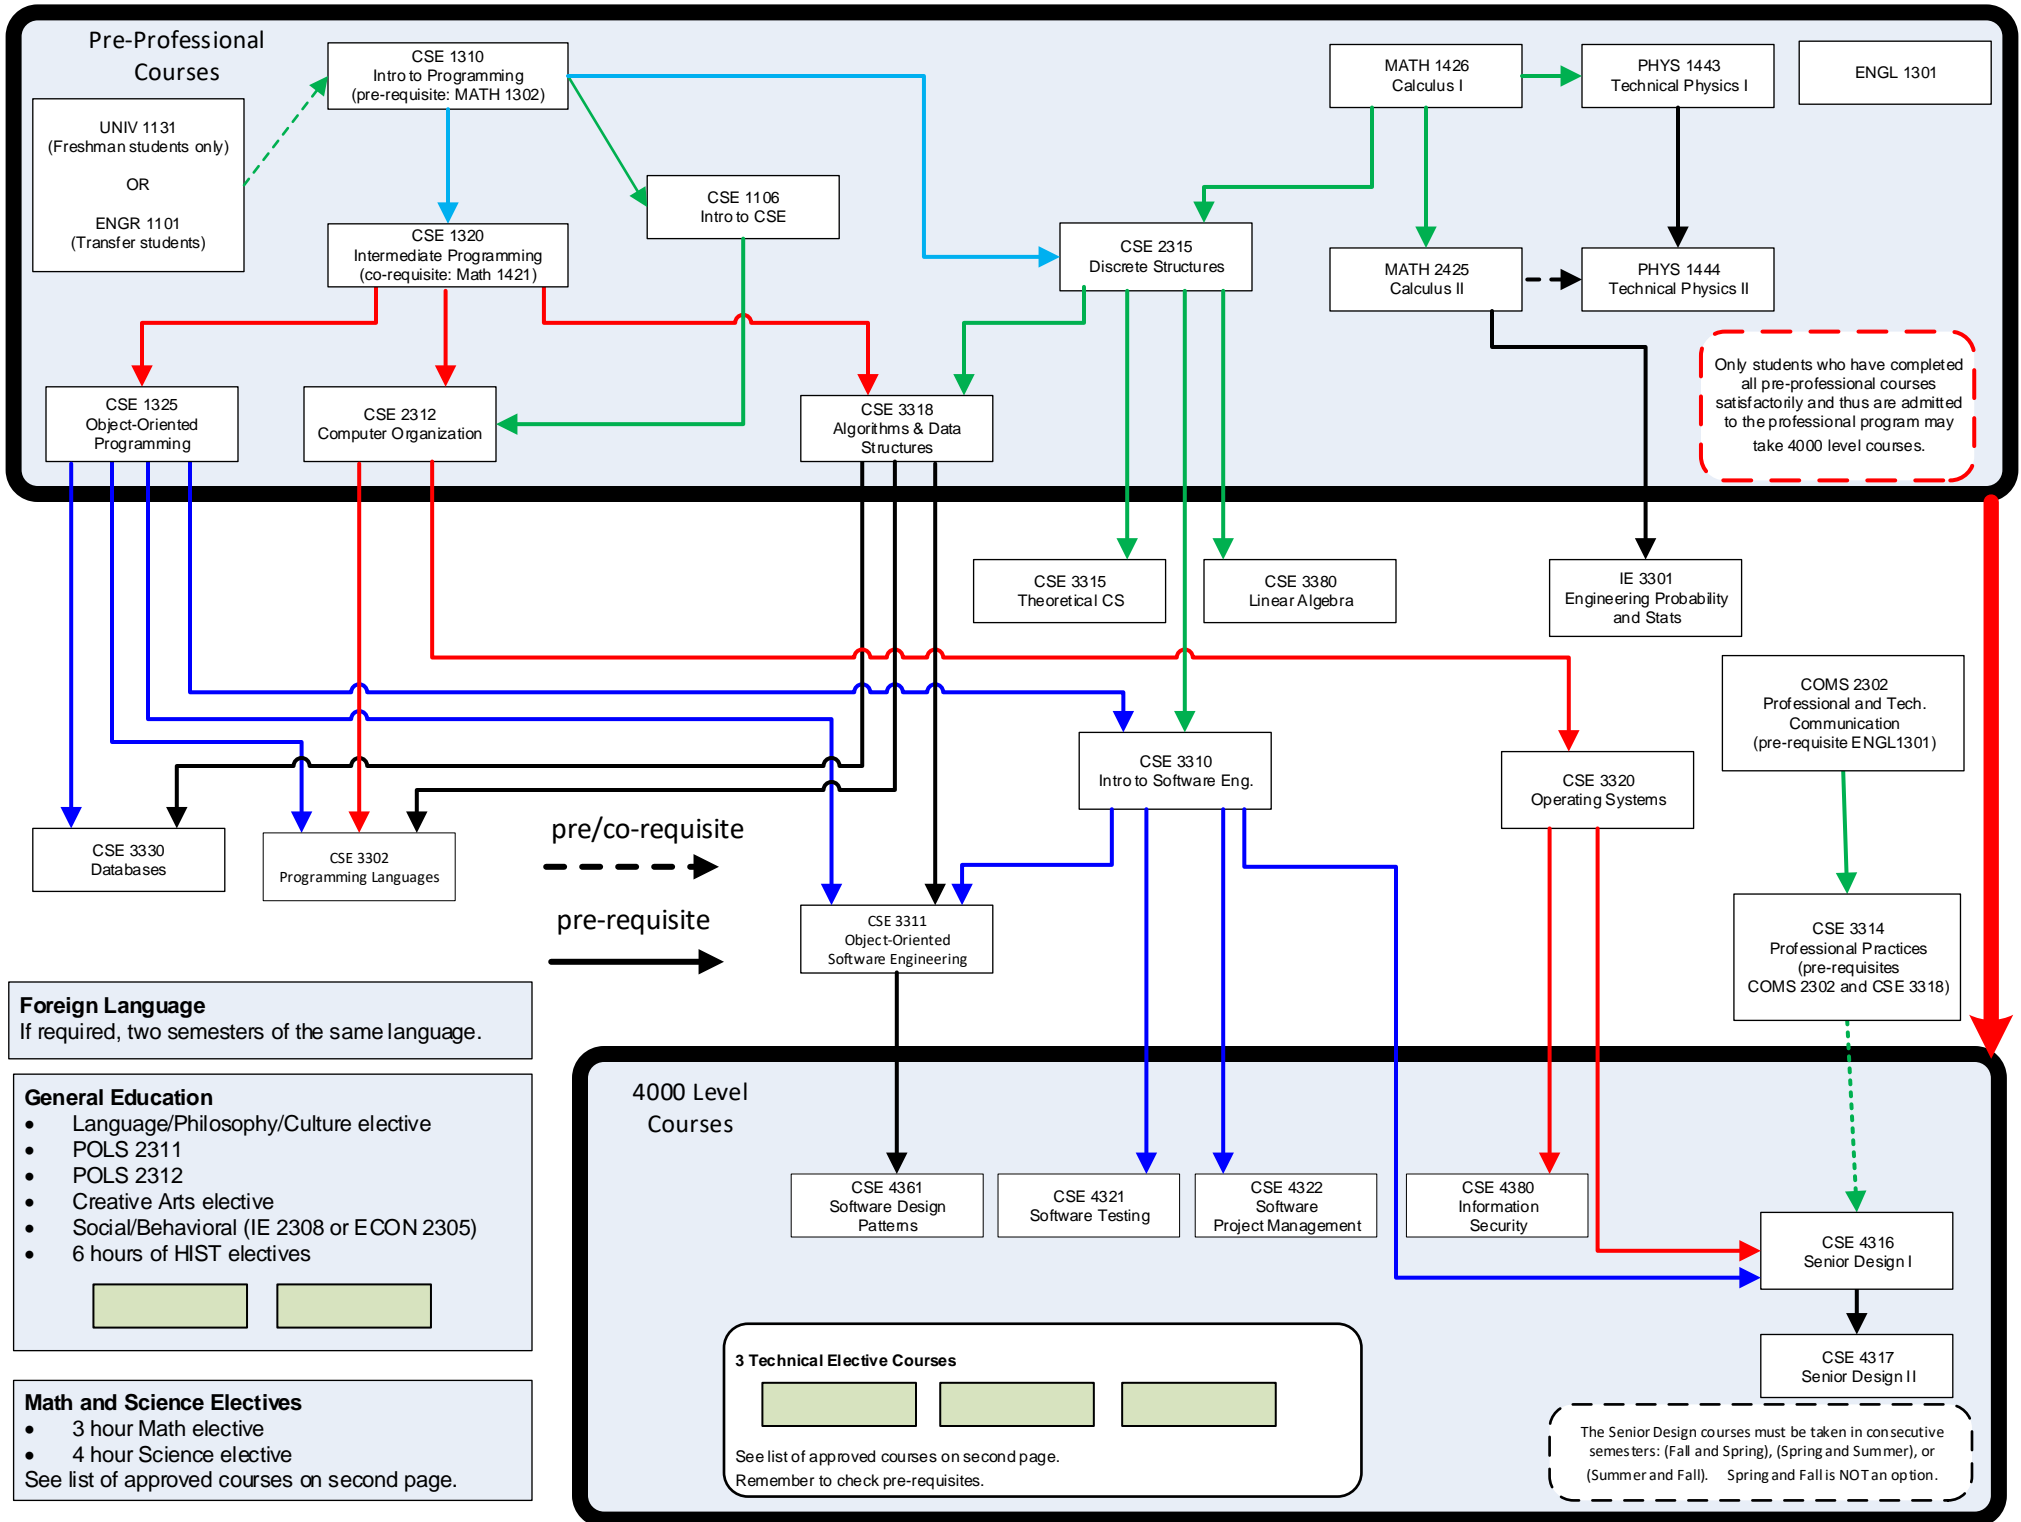

BS in Software Engineering (BSSE), 2022-2023 Catalog

Only students who have completed all pre-professional courses satisfactorily and thus are admitted to the professional program may take 4000 level courses.

pre/co-requisite

pre-requisite

Foreign Language
If required, two semesters of the same language.

General Education

- Language/Philosophy/Culture elective
- POLS 2311
- POLS 2312
- Creative Arts elective
- Social/Behavioral (IE 2308 or ECON 2305)
- 6 hours of HIST electives

Language, Philosophy & Culture Electives

- ANTHROPOLOGY (ANTH) 2322
- ARABIC (ARAB) 2310, 2314
- ARCHITECTURE (ARCH) 2300
- ART & ART HISTORY (ART) 1317
- AMERICAN SIGN LANGUAGE (ASL) 2314
- CHINESE (CHIN) 2310, 2314
- CLASSICS (CLAS) 1300
- INTRO TO LGBTQ+ STUDIES (DIVR) 2315
- ENGLISH (ENGL) 1350, 2303, 2309, 2319, 2329
- FRENCH (FREN) 2310, 2314
- GERMAN (GERM) 2310, 2314
- GLOBAL (GLOBAL) 2301
- GREEK (GREK) 2314
- HISTORY (HIST) 2377
- KOREAN (KORE) 2310, 2314
- LATIN (LATN) 2314
- LINGUISTICS (LING) 2371
- MEXICAN AMERICAN STUDIES (MAS) 2300
- PHILOSOPHY (PHIL) 1304, 2300
- PORTUGUESE (PORT) 2314
- RUSSIAN (RUSS) 2310, 2314
- INTRO TO POPULAR CULTURE (SOCI/INTS) 1310
- SPANISH (SPAN) 2310, 2314, 2315
- WOMEN'S STUDIES (WOMS) 2310, 2315