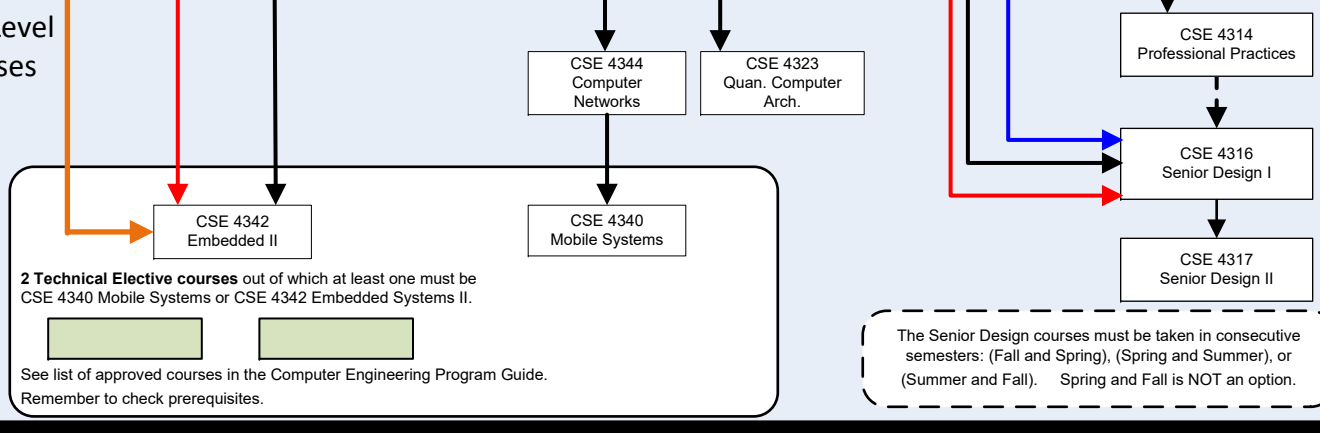

4000 Level Courses

2 Technical Elective courses out of which at least one must be CSE 4340 Mobile Systems or CSE 4342 Embedded Systems II.

See list of approved courses in the Computer Engineering Program Guide. Remember to check prerequisites.

The Senior Design courses must be taken in consecutive semesters: (Fall and Spring), (Spring and Summer), or (Summer and Fall). Spring and Fall is NOT an option.