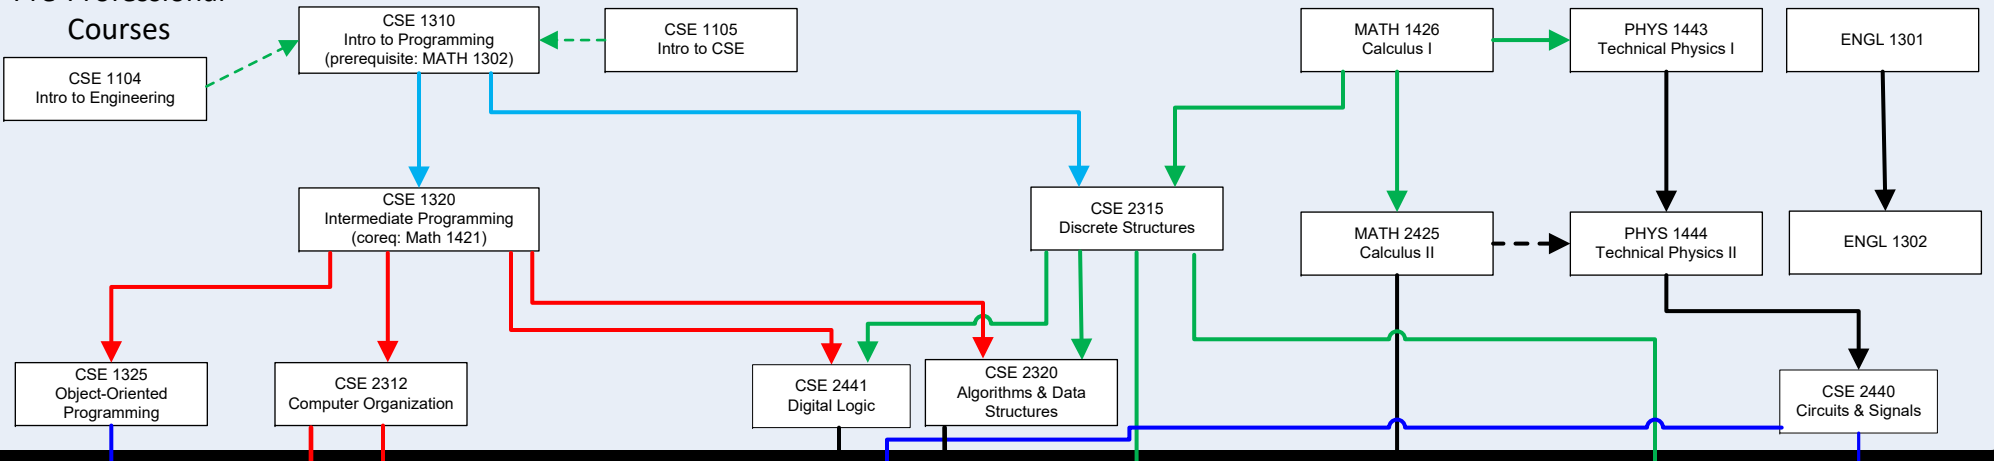

Pre-Professional Courses

Only students who have completed all pre-professional courses satisfactorily and thus are admitted to the professional program may take 4000 level courses.

COMS 2302 Professional and Tech. Communication (PreReq ENGL1301 and either ENGR 1250 or ENGL 1302)