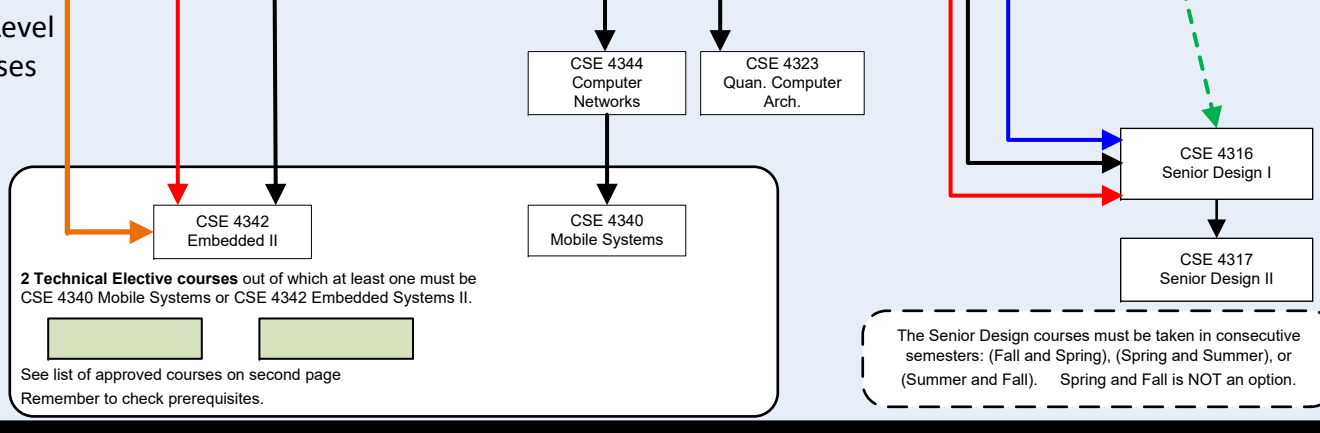

4000 Level Courses

2 Technical Elective courses out of which at least one must be CSE 4340 Mobile Systems or CSE 4342 Embedded Systems II.

See list of approved courses on second page
Remember to check prerequisites.

The Senior Design courses must be taken in consecutive semesters: (Fall and Spring), (Spring and Summer), or (Summer and Fall). Spring and Fall is NOT an option.