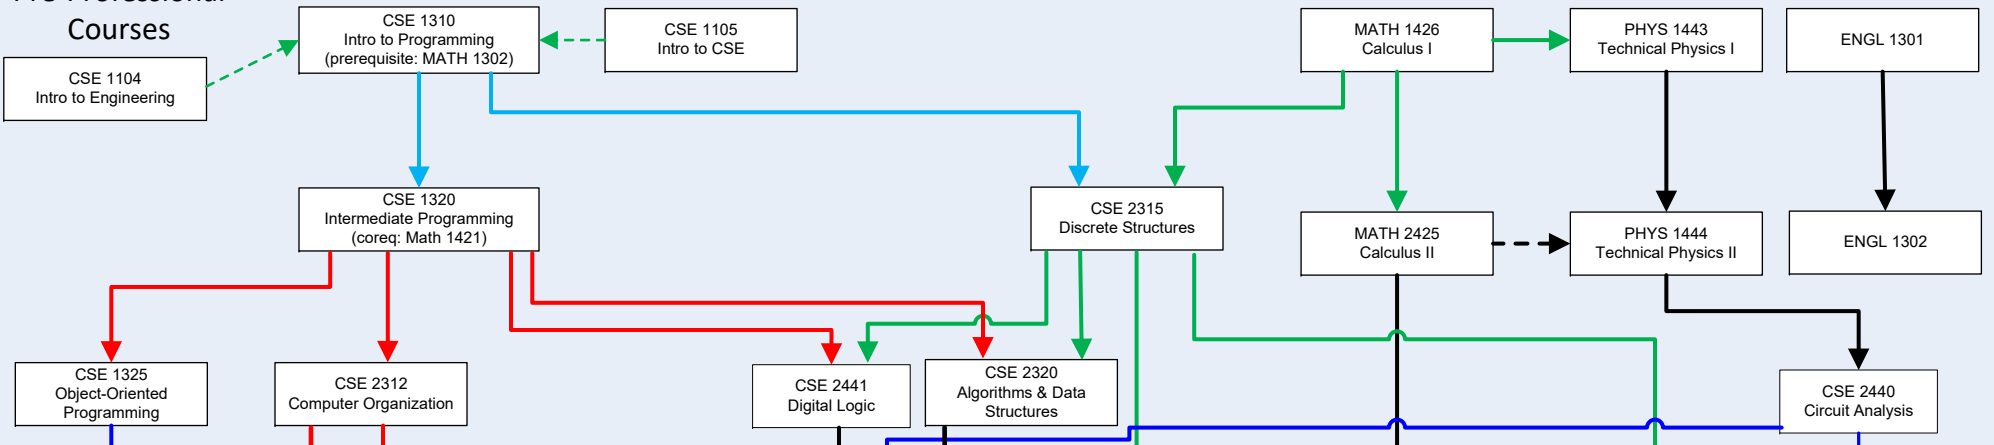

Pre-Professional Courses

Only students who have completed all pre-professional courses satisfactorily and thus are admitted to the professional program may take 4000 level courses.

Foreign Language
If required, two semesters of the same language

See list of approved courses on second page

4000 Level Courses

2 Technical Elective courses out of which at least one must be CSE 4340 Mobile Systems or CSE 4342 Embedded Systems II.

See list of approved courses on second page
Remember to check prerequisites.