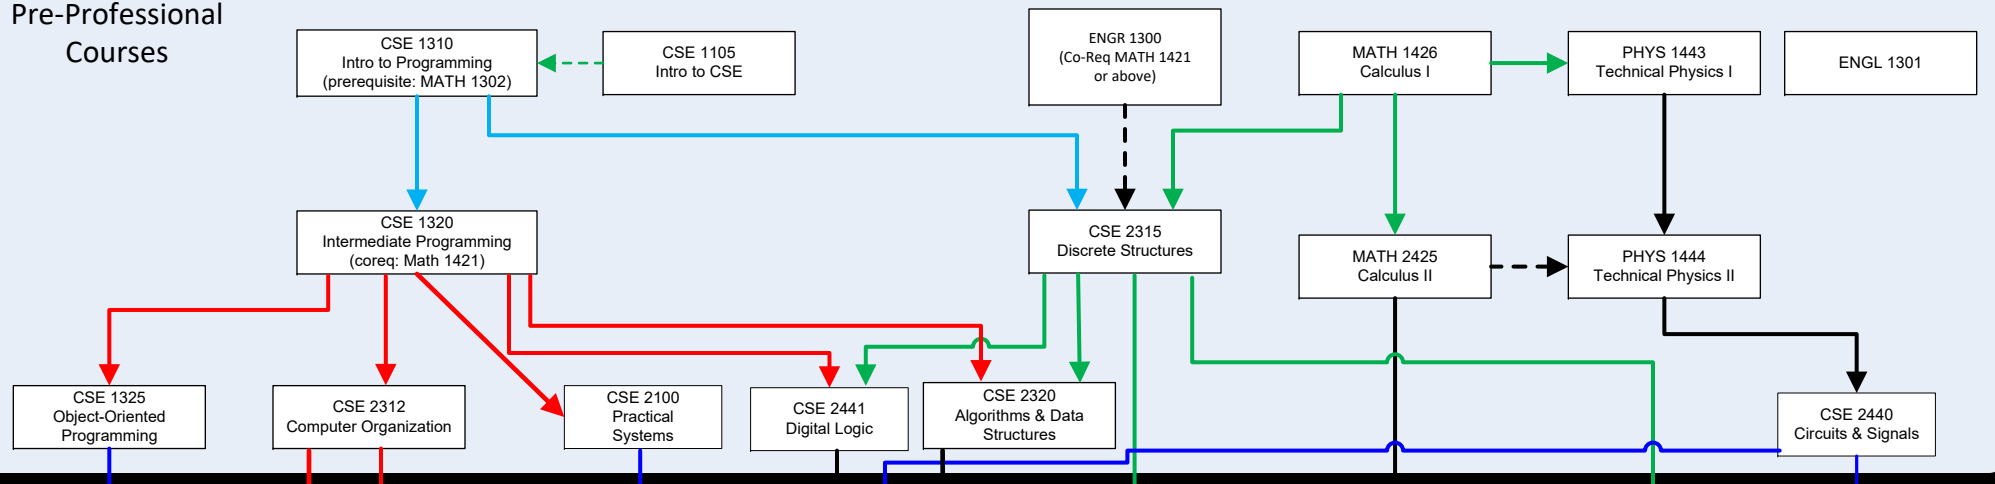

Pre-Professional Courses

Only students who have completed all pre-professional courses satisfactorily and thus are admitted to the professional program may take 4000 level courses.

COMS 2302 Professional and Tech. Communication (PreReq ENGL1301 and either ENGR 1250 or ENGL 1302)