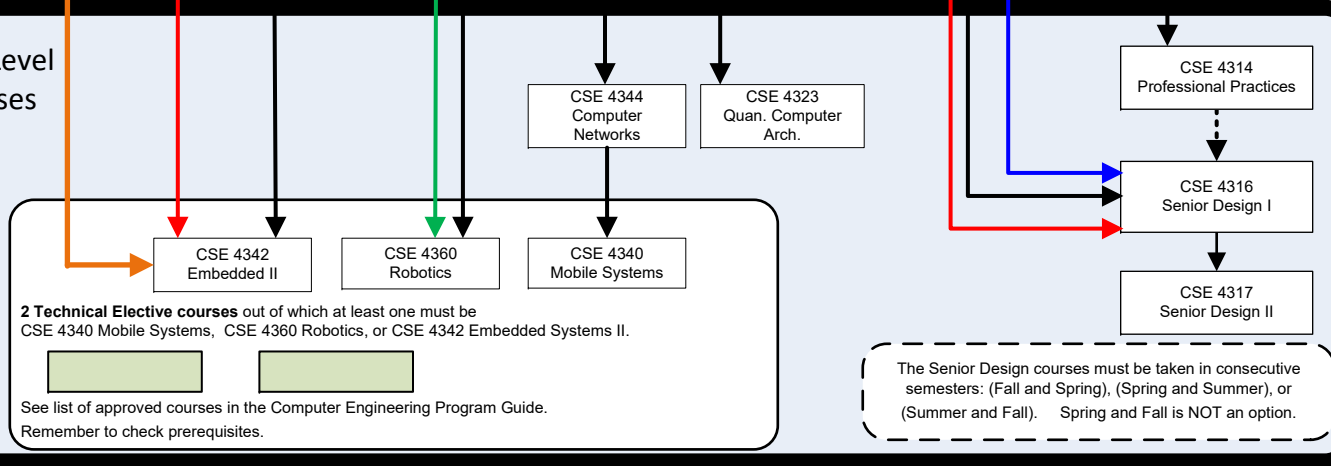

4000 Level Courses

2 Technical Elective courses out of which at least one must be CSE 4340 Mobile Systems, CSE 4360 Robotics, or CSE 4342 Embedded Systems II.

See list of approved courses in the Computer Engineering Program Guide.
Remember to check prerequisites.

The Senior Design courses must be taken in consecutive semesters: (Fall and Spring), (Spring and Summer), or (Summer and Fall). Spring and Fall is NOT an option.