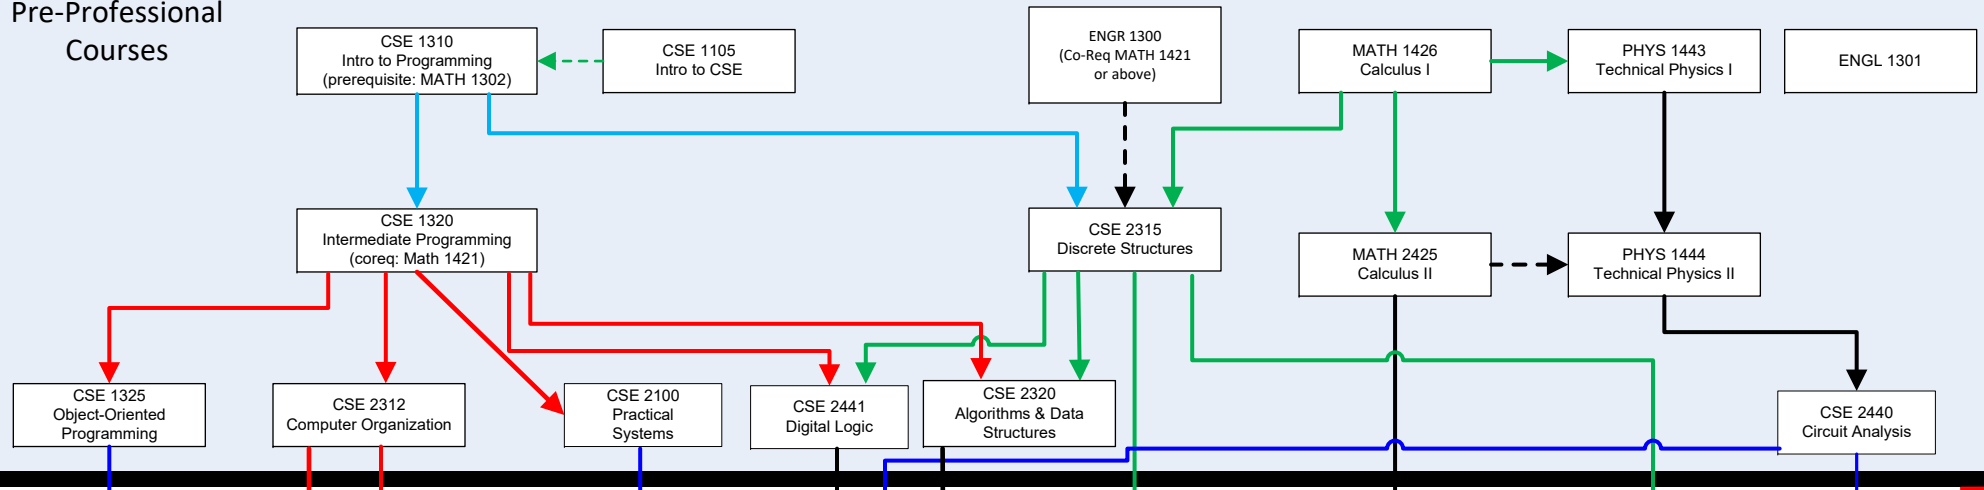

Pre-Professional Courses

Only students who have completed all pre-professional courses satisfactorily and thus are admitted to the professional program may take 4000 level courses.

Foreign Language
If required, two semesters of the same language

4000 Level Courses

2 Technical Elective courses out of which at least one must be CSE 4340 Mobile Systems, CSE 4360 Robotics, or CSE 4342 Embedded Systems II.

See list of approved courses on second page
Remember to check prerequisites.