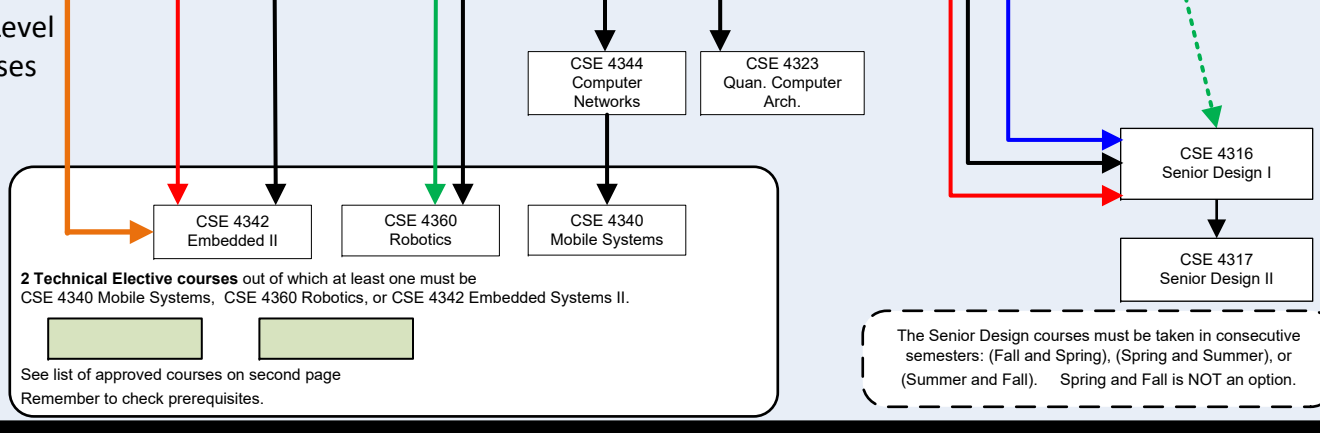

4000 Level Courses

2 Technical Elective courses out of which at least one must be CSE 4340 Mobile Systems, CSE 4360 Robotics, or CSE 4342 Embedded Systems II.

See list of approved courses on second page
Remember to check prerequisites.

The Senior Design courses must be taken in consecutive semesters: (Fall and Spring), (Spring and Summer), or (Summer and Fall). Spring and Fall is NOT an option.