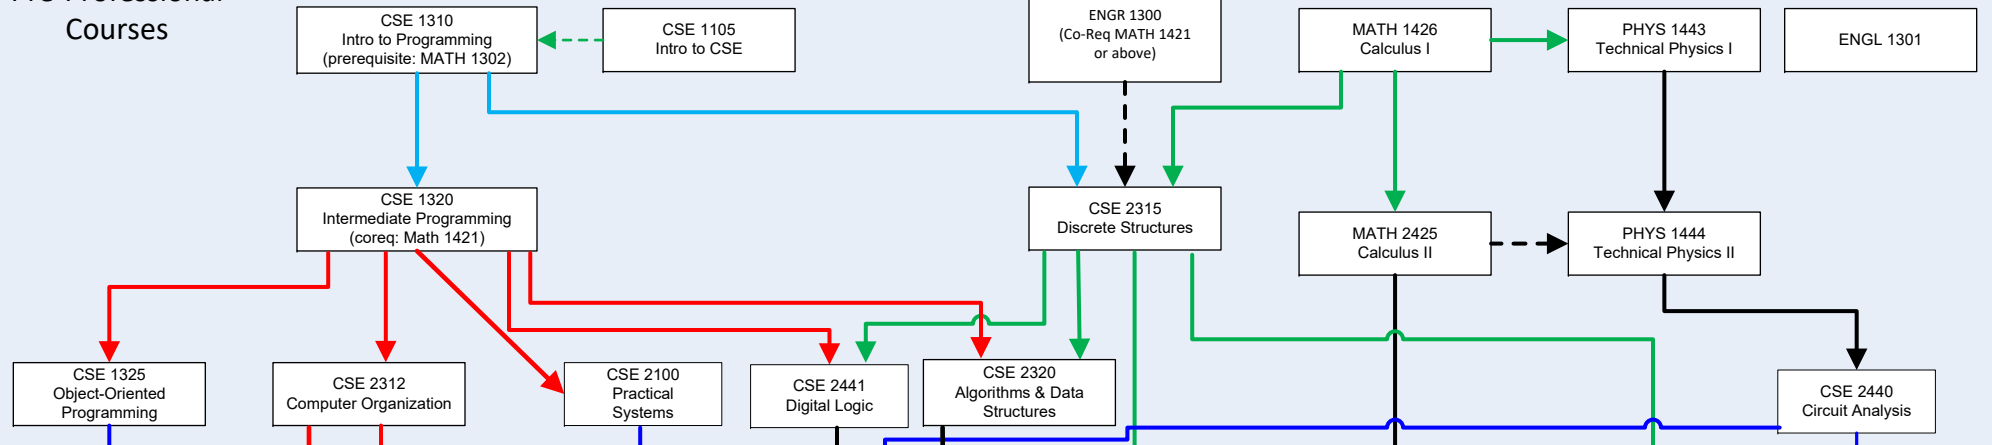

Pre-Professional Courses

Only students who have completed all pre-professional courses satisfactorily and thus are admitted to the professional program may take 4000 level courses.

Foreign Language
If required, two semesters of the same language

See list of approved courses on second page

4000 Level Courses

2 Technical Elective courses out of which at least one must be CSE 4340 Mobile Systems, CSE 4360 Robotics, or CSE 4342 Embedded Systems II.