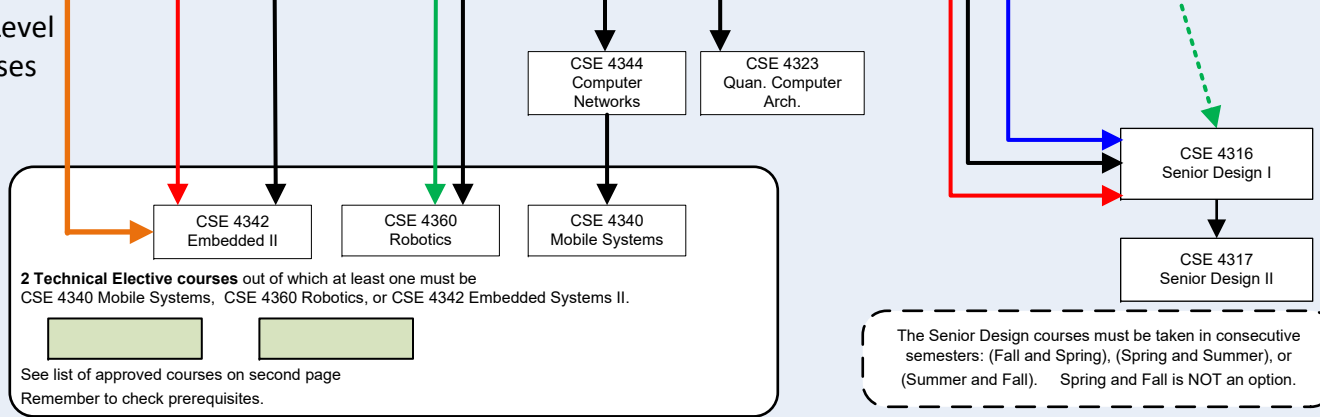

4000 Level Courses

2 Technical Elective courses out of which at least one must be CSE 4340 Mobile Systems, CSE 4360 Robotics, or CSE 4342 Embedded Systems II.

See list of approved courses on second page
Remember to check prerequisites.

The Senior Design courses must be taken in consecutive semesters: (Fall and Spring), (Spring and Summer), or (Summer and Fall). Spring and Fall is NOT an option.