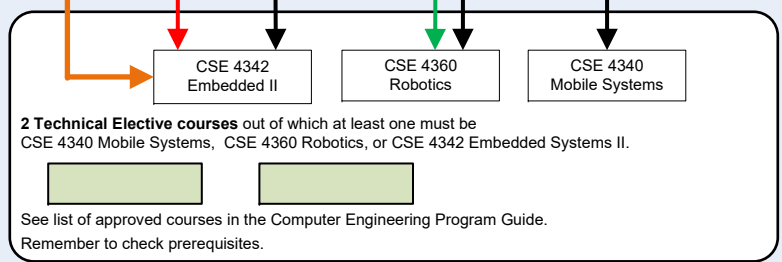

4000 Level Courses

2 Technical Elective courses out of which at least one must be CSE 4340 Mobile Systems, CSE 4360 Robotics, or CSE 4342 Embedded Systems II.

See list of approved courses in the Computer Engineering Program Guide. Remember to check prerequisites.

The Senior Design courses must be taken in consecutive semesters: (Fall and Spring), (Spring and Summer), or (Summer and Fall). Spring and Fall is NOT an option.