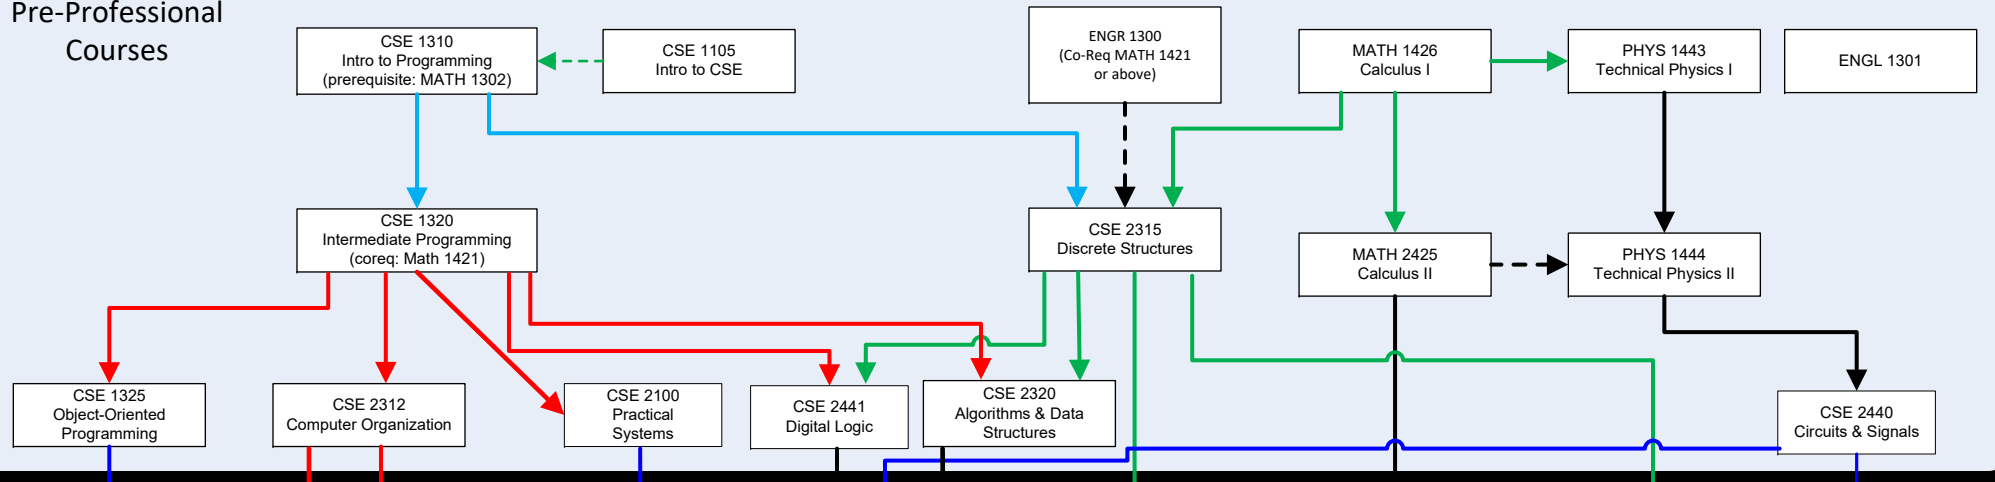

Pre-Professional Courses

Only students who have completed all pre-professional courses satisfactorily and thus are admitted to the professional program may take 4000 level courses.

COMS 2302 Professional and Tech. Communication (PreReq ENGL1301 and either ENGR 1250 or ENGL 1302)

4000 Level Courses

2 Technical Elective courses out of which at least one must be CSE 4340 Mobile Systems, CSE 4360 Robotics, or CSE 4342 Embedded Systems II.

See list of approved courses in the Computer Engineering Program Guide. Remember to check prerequisites.