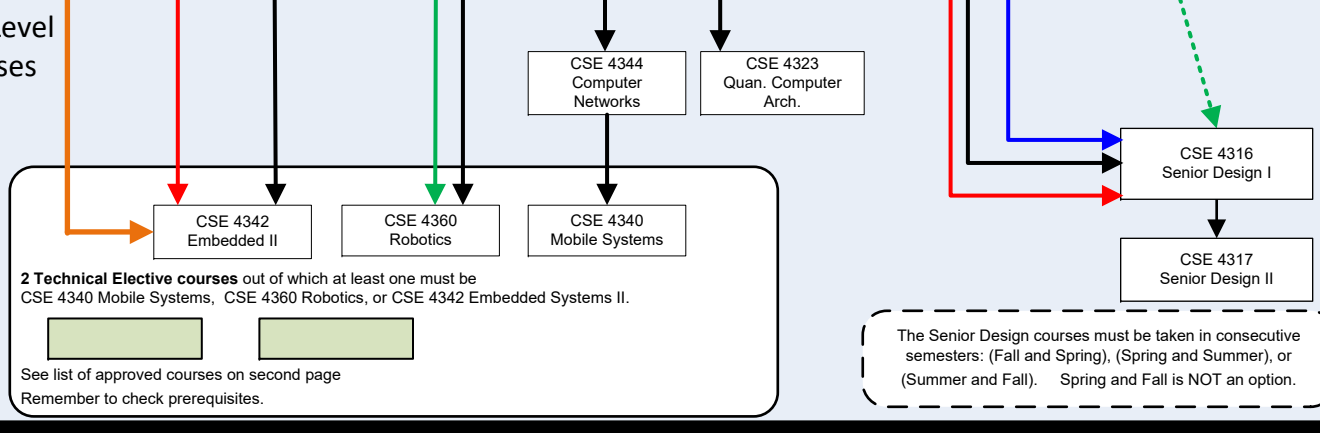

4000 Level Courses