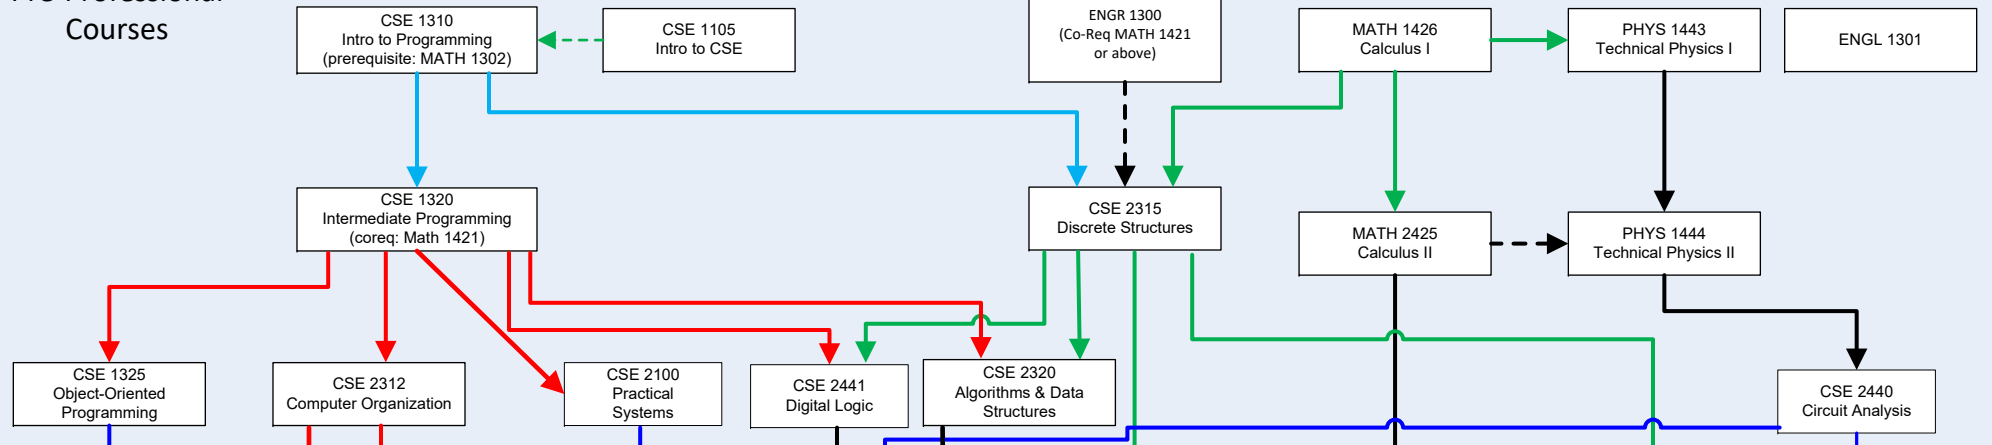

**Pre-Professional Courses**

Only students who have completed all pre-professional courses satisfactorily and thus are admitted to the professional program may take 4000 level courses.

- Foreign Language**  
If required, two semesters of the same language
- General Education**
- Language/Philosophy/Culture elective
  - HIST 1301
  - HIST 1302
  - POLS 2311
  - POLS 2312
  - Creative Arts elective
  - Social/Behavioral (IE 2308 or ECON 2305)
- Math and Science Electives**
- 3 hours of Math electives
  - 4 hours of Science electives
- See list of approved courses on second page

**4000 Level Courses**