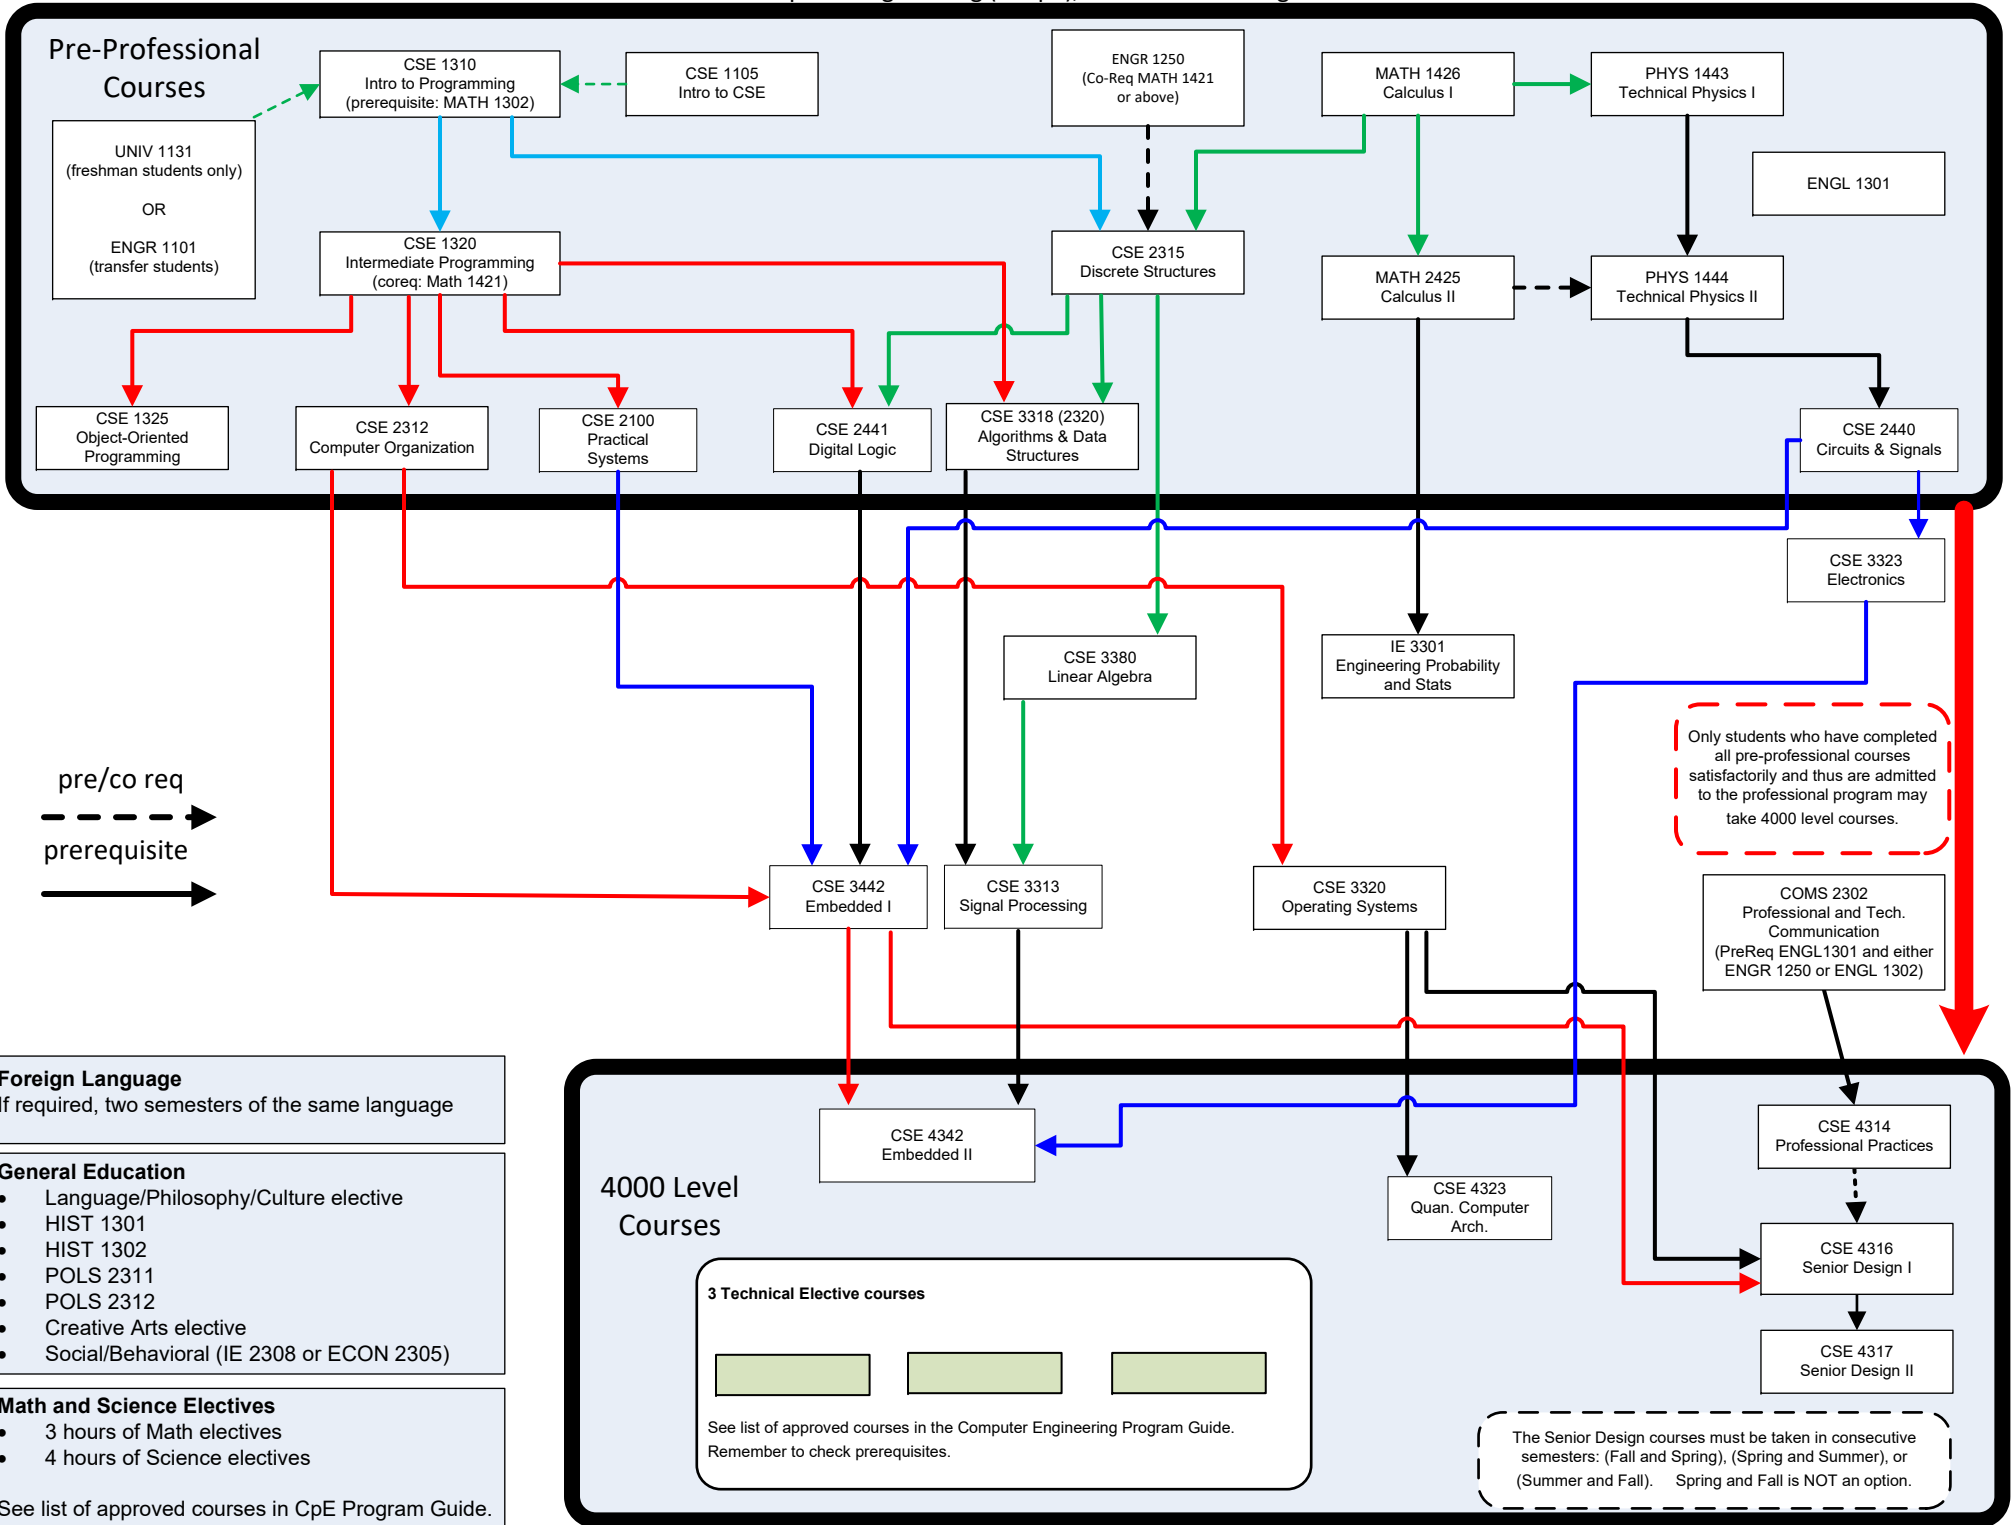

BS in Computer Engineering (BSCpE), 2019-2020 Catalog

### Science Electives

- BIOL 1441 – Cell and Molecular Biology
- CHEM 1441 – General Chemistry
- CHEM 1465 – Chemistry for Engineers

### Technical Electives

- CSE 4310 - Fundamentals of Computer Vision  
prereqs: CSE 3318, IE 3301 or MATH 3313, CSE 3380 or MATH 3330 (Spring only)
- CSE 4340 – Fundamentals of Wireless Networks  
prereqs: CSE 4344 or CSE 4352
- CSE 4352 – IoT and Networking  
prereqs: CSE 3442 (Spring only)
- CSE 4354 – Real-time Operating Systems  
prereqs: CSE 3320 and CSE 3442 (Fall only)
- CSE 4355 – Electromechanical Systems and Sensors  
prereqs: CSE 3323 and CSE 3442 (Fall only)
- CSE 4356 – System on Chip (SoC) Design  
prereqs: CSE 3442 (Fall only)
- CSE 4357 – Advanced Digital Logic Design  
prereqs: CSE 3442 (Spring only)
- CSE 4358 – Microprocessor Systems  
prereqs: CSE 3323 (Spring only)
- CSE 4360 - Autonomous Robot Design and Programming  
prereqs: CSE 3318, CSE 3320, and CSE 3380 or MATH 3330 (Fall only)

### Language, Philosophy & Culture

- ANTHROPOLOGY (ANTH) 2322
- ARABIC (ARAB) 2310, 2314
- ARCHITECTURE (ARCH) 2300
- ART & ART HISTORY (ART) 1317
- CHINESE (CHIN) 2310, 2314
- CLASSICS (CLAS) 1300
- ENGLISH (ENGL) 2303, 2309, 2319, 2329
- FRENCH (FREN) 2310, 2314
- GERMAN (GERM) 2310, 2314
- GLOBAL (GLOBAL) 2301
- GREEK (GREK) 2314
- HISTORY (HIST) 2377
- INTERDISCIPLINARY STUDIES (INTS) 1310
- KOREAN (KORE) 2310, 2314
- LATIN (LATN) 2314
- LINGUISTICS (LING) 2371
- MEXICAN AMERICAN STUDIES (MAS) 2300
- PHILOSOPHY (PHIL) 1304, 2300
- PORTUGUESE (PORT) 2314
- RUSSIAN (RUSS) 2310, 2314
- SOCIOLOGY (SOCI) 1310
- SPANISH (SPAN) 2310, 2314