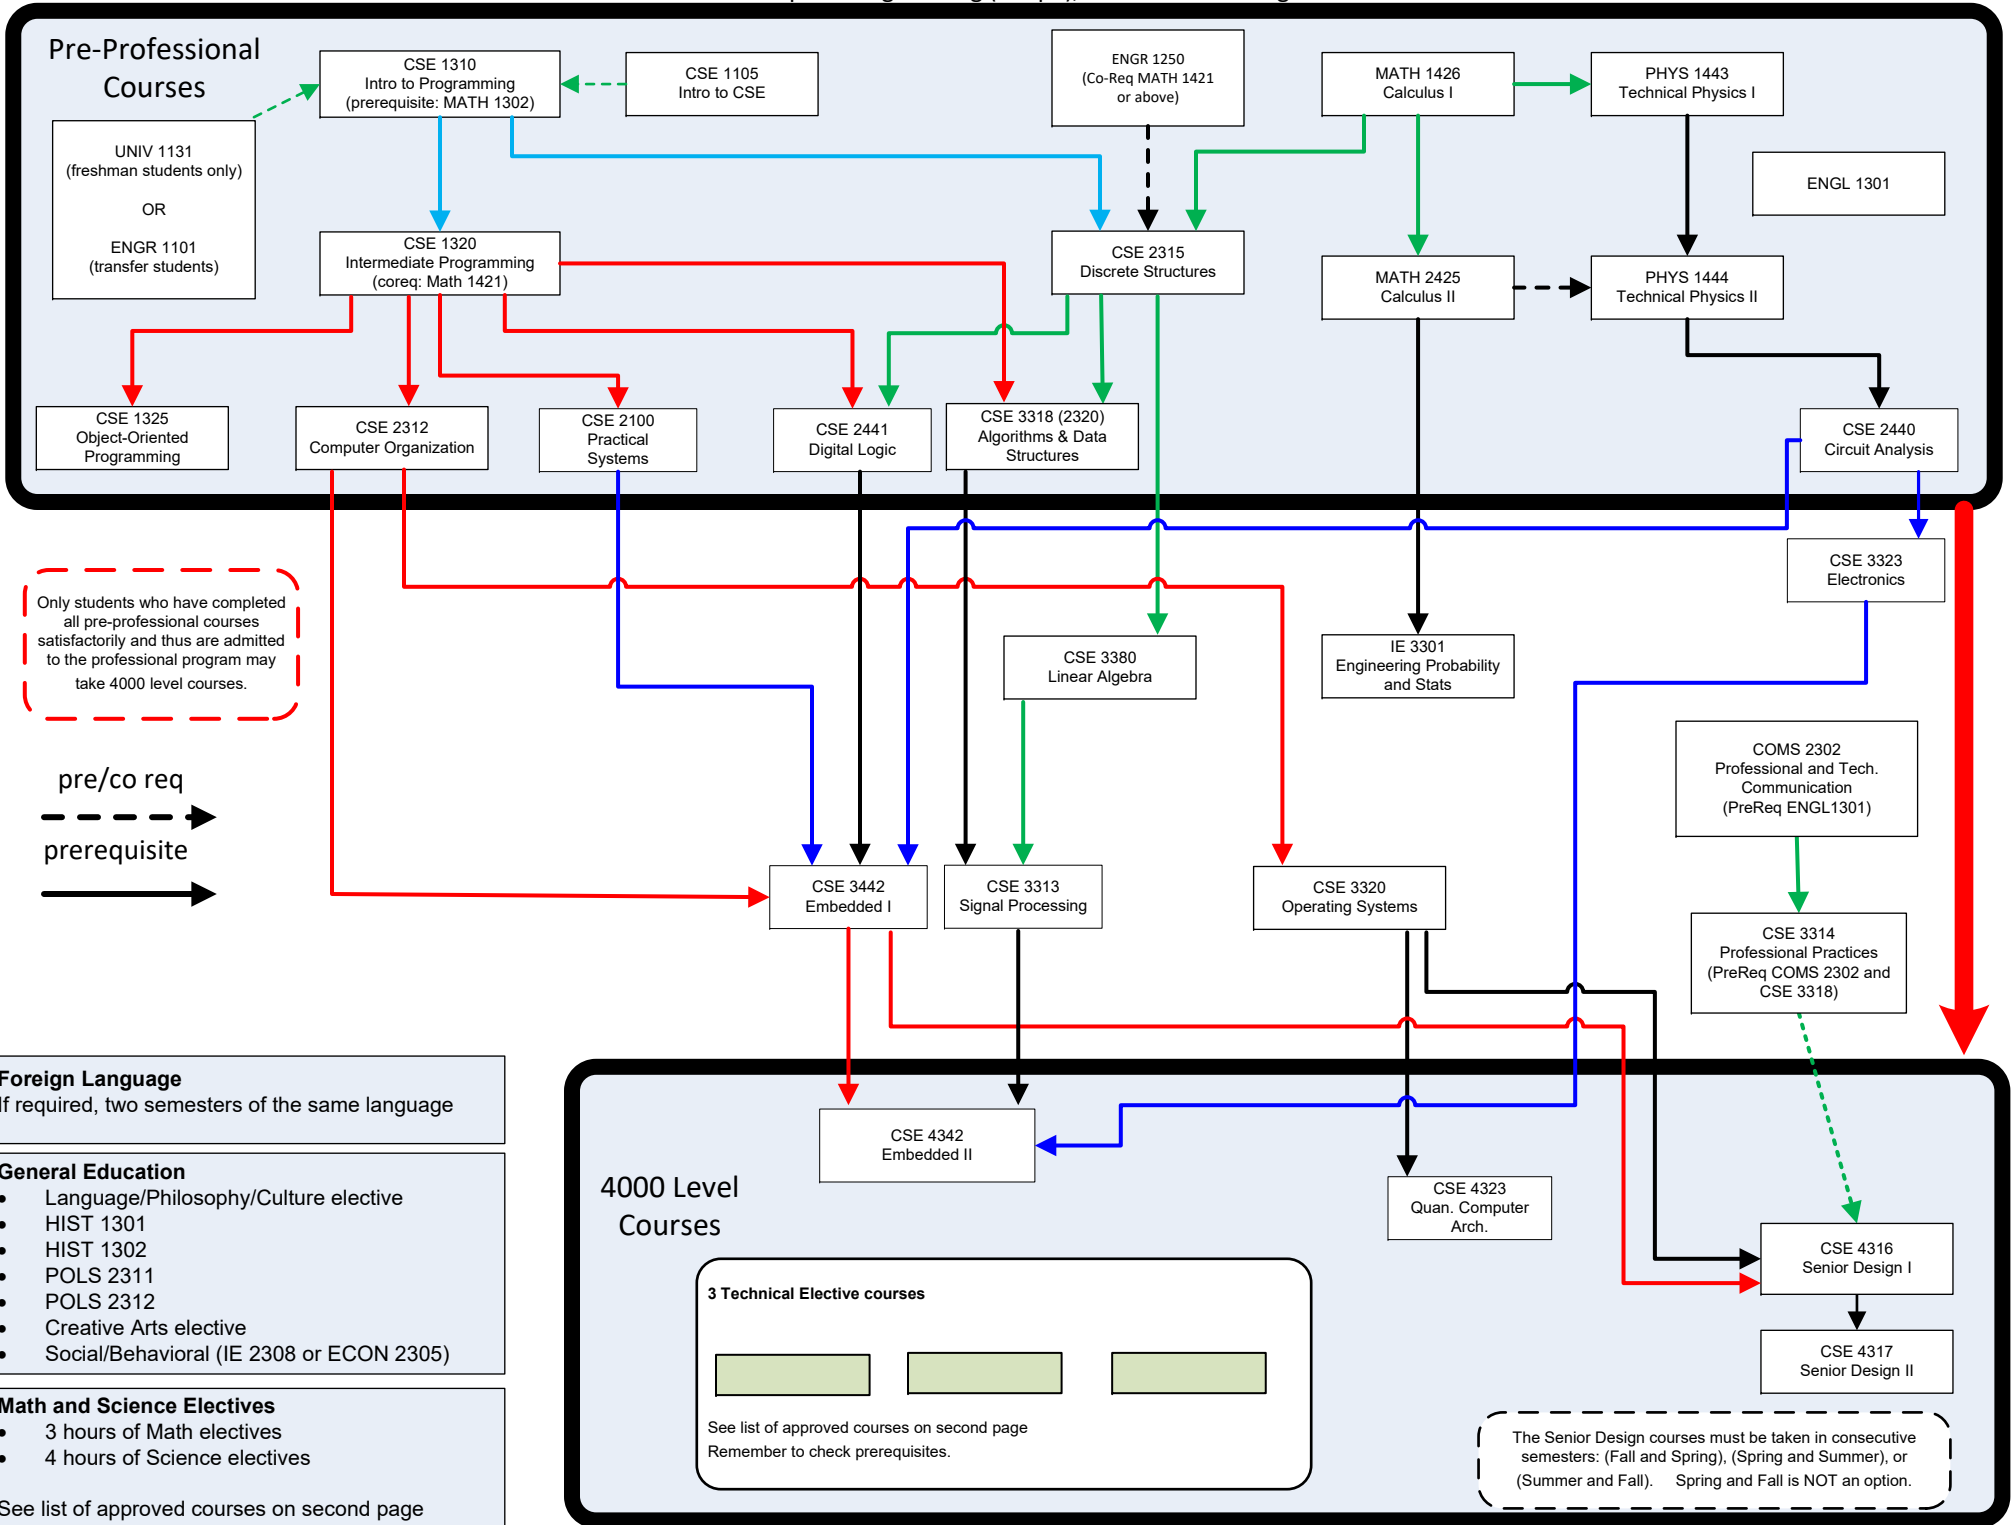

BS in Computer Engineering (BSCpE), 2019-2020 Catalog

Foreign Language
If required, two semesters of the same language

- General Education**
- Language/Philosophy/Culture elective
 - HIST 1301
 - HIST 1302
 - POLS 2311
 - POLS 2312
 - Creative Arts elective
 - Social/Behavioral (IE 2308 or ECON 2305)

Science Electives

- BIOL 1441 – Cell and Molecular Biology
- CHEM 1441 – General Chemistry
- CHEM 1465 – Chemistry for Engineers
- PHYS 3313 & PHYS 3183 – Intro to Modern Physics (Fall & Spring)

Technical Electives

- CSE 4310 - Fundamentals of Computer Vision
prereqs: CSE 3318, IE 3301 or MATH 3313, CSE 3380 or MATH 3330 (Spring only)
- CSE 4340 – Fundamentals of Wireless Networks
prereqs: CSE 4344 or CSE 4352 (Fluctuates)
- CSE 4352 – IoT and Networking
prereqs: CSE 3442 (Spring only)
- CSE 4354 – Real-time Operating Systems
prereqs: CSE 3320 and CSE 3442 (Fall only)
- CSE 4355 – Electomechanical Systems and Sensors
prereqs: CSE 3323 and CSE 3442 (Fall only)
- CSE 4356 – System on Chip (SoC) Design
prereqs: CSE 3442 (Fall only)
- CSE 4357 – Advanced Digital Logic Design
prereqs: CSE 3442 (Spring only)
- CSE 4358 – Microprocessor Systems
prereqs: CSE 3323 (Spring only)
- CSE 4360 - Autonomous Robot Design and Programming
prereqs: CSE 3318, CSE 3320, and CSE 3380 or MATH 3330 (Fall only)
- CSE 4372 – RISC Processor Design
prereqs: CSE 3442 (Spring only)
- CSE 4373 – General Purpose GPU Programming
prereqs: CSE 3320 (Fall only)
- CSE 4376 – Digital Communication Systems
prereqs: CSE 3313 (Fall only)
- CSE 4377 – Wireless Communication Systems
prereqs: CSE 3313 (Spring only)