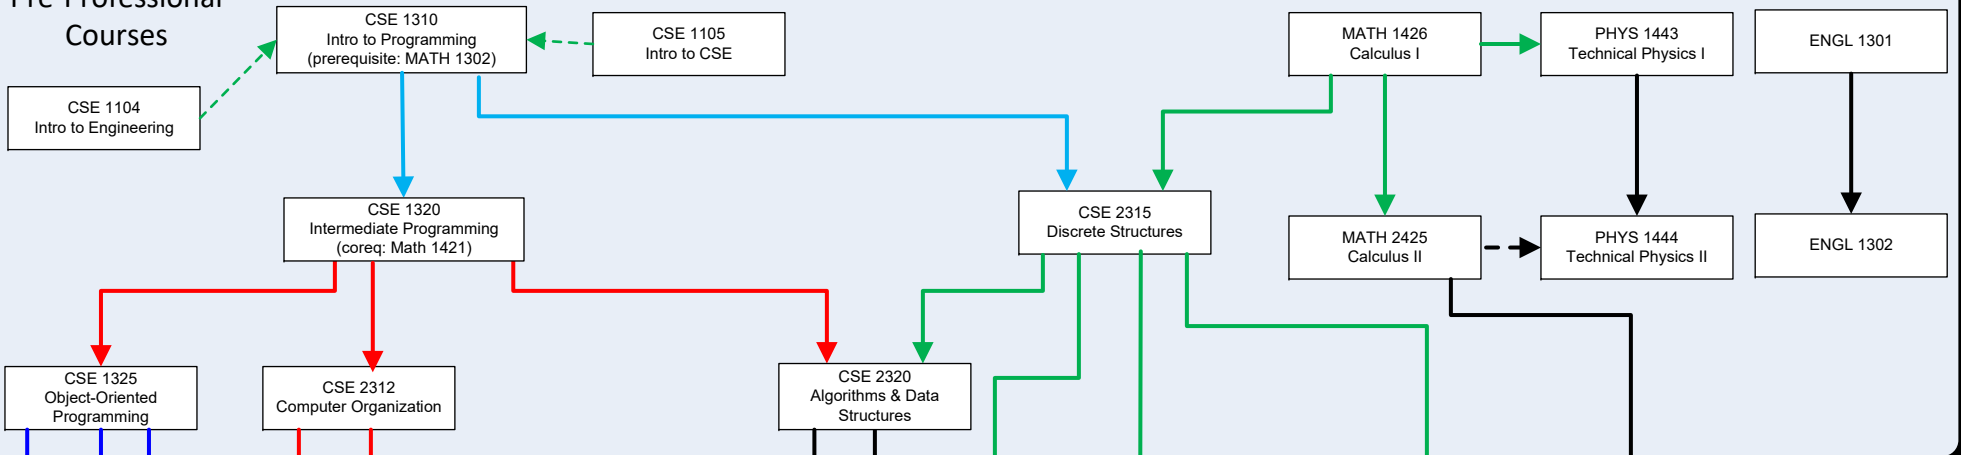

BS in Computer Science (BSCS), 2014-2015 Catalog

Pre-Professional Courses

CSE 1325
Object-Oriented Programming

CSE 2312
Computer Organization

CSE 2320
Algorithms & Data Structures

CSE 2315
Discrete Structures

MATH 2425
Calculus II

PHYS 1444
Technical Physics II

ENGL 1302

CSE 3330
Databases

CSE 3380
Linear Algebra

IE 3301
Engineering Probability and Stats

Only students who have completed all pre-professional courses satisfactorily and thus are admitted to the professional program may take 4000 level courses.