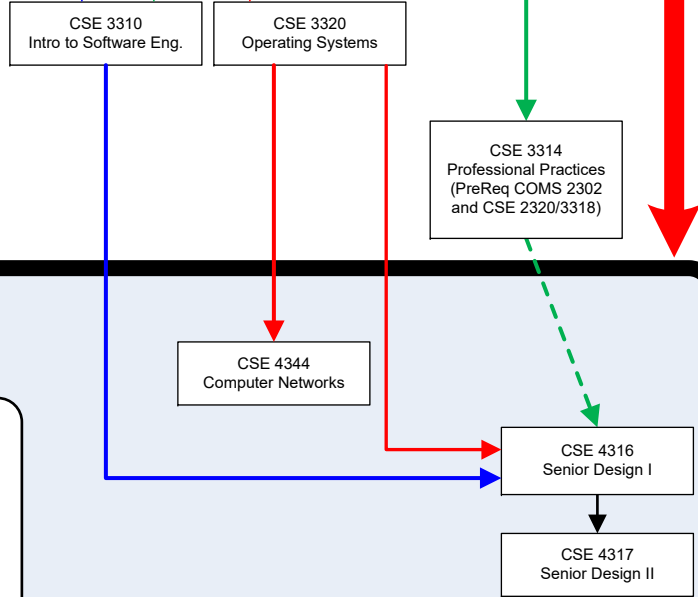

- Math and Science Electives**
- 3 hours of Math electives
 - 4 hours of Science electives
- See list of approved courses on second page

4000 Level Courses

The Senior Design courses must be taken in consecutive semesters: (Fall and Spring), (Spring and Summer), or (Summer and Fall). Spring and Fall is NOT an option.