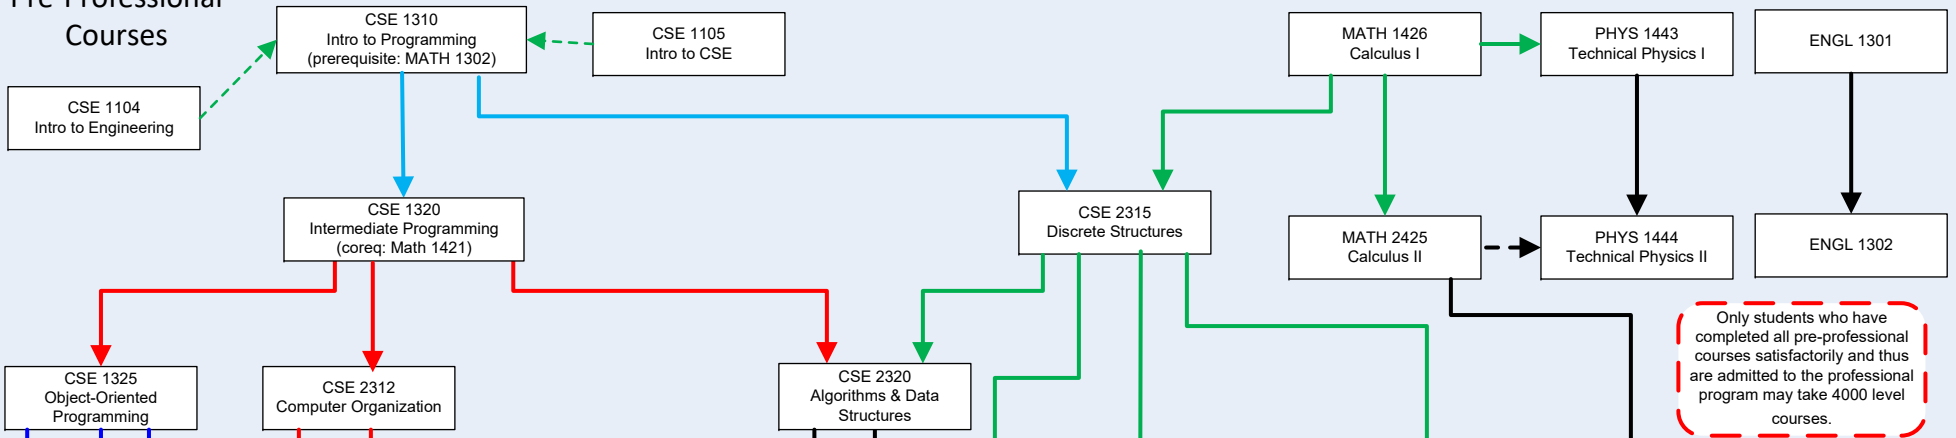

Pre-Professional Courses

Foreign Language
If required, two semesters of the same language

- General Education**
- Language/Philosophy/Culture elective
 - HIST 1301
 - HIST 1302
 - POLS 2311
 - POLS 2312
 - Creative Arts elective
 - Social/Behavioral (IE 2308 or ECON 2305)