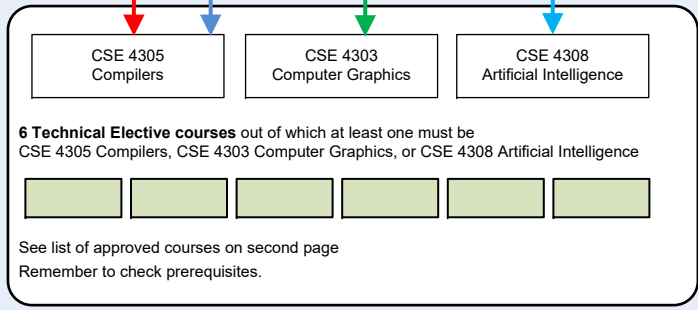

- Math and Science Electives**
- 3 hours of Math electives
 - 4 hours of Science electives
- See list of approved courses on second page

4000 Level Courses

The Senior Design courses must be taken in consecutive semesters: (Fall and Spring), (Spring and Summer), or (Summer and Fall). Spring and Fall is NOT an option.