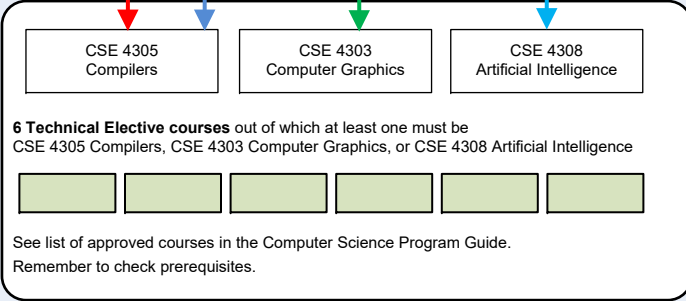

4000 Level Courses

The Senior Design courses must be taken in consecutive semesters: (Fall and Spring), (Spring and Summer), or (Summer and Fall). Spring and Fall is NOT an option.