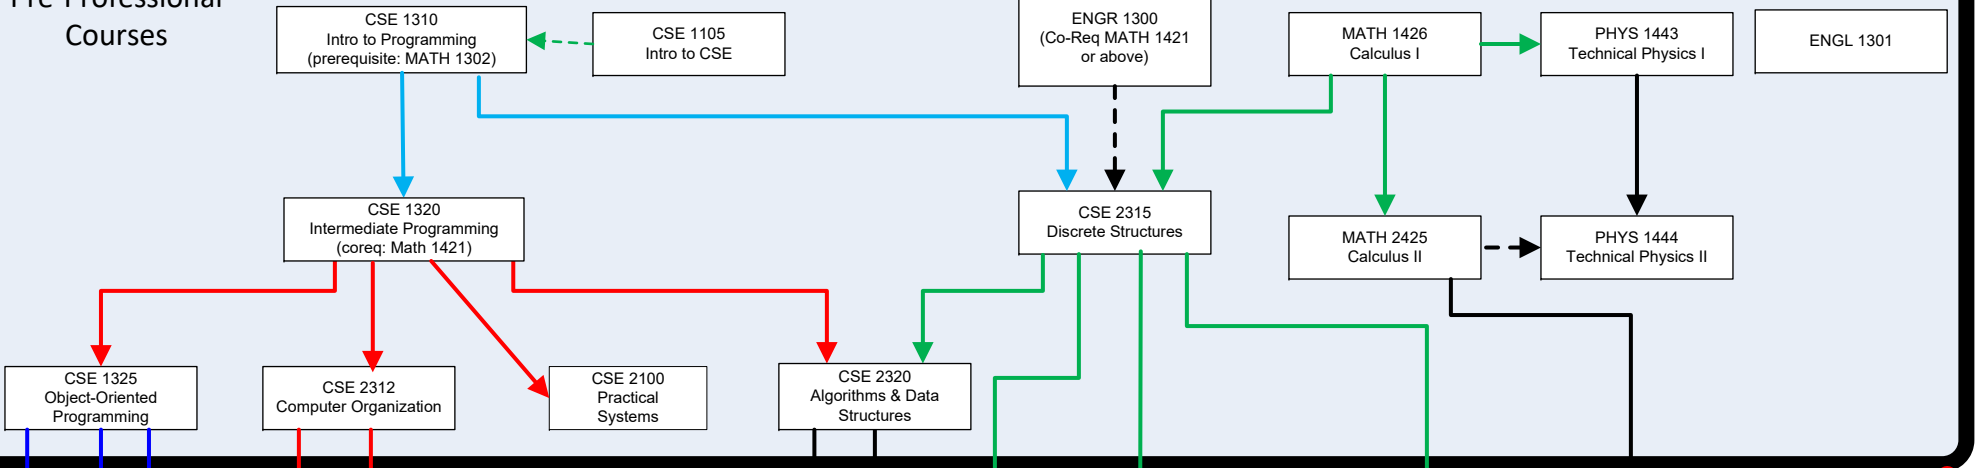

# BS in Computer Science (BSCS), 2015-2016 Catalog

## Pre-Professional Courses

Only students who have completed all pre-professional courses satisfactorily and thus are admitted to the professional program may take 4000 level courses.

**Foreign Language**  
If required, two semesters of the same language