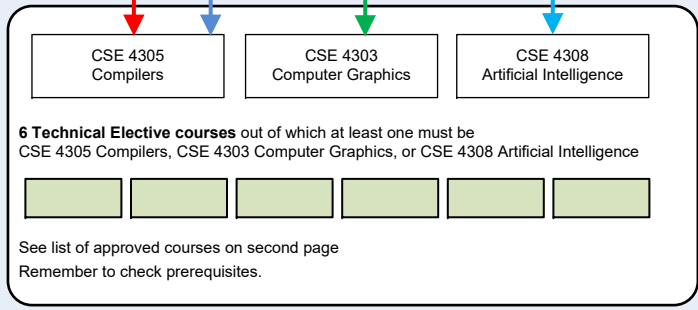

4000 Level Courses

The Senior Design courses must be taken in consecutive semesters: (Fall and Spring), (Spring and Summer), or (Summer and Fall). Spring and Fall is NOT an option.