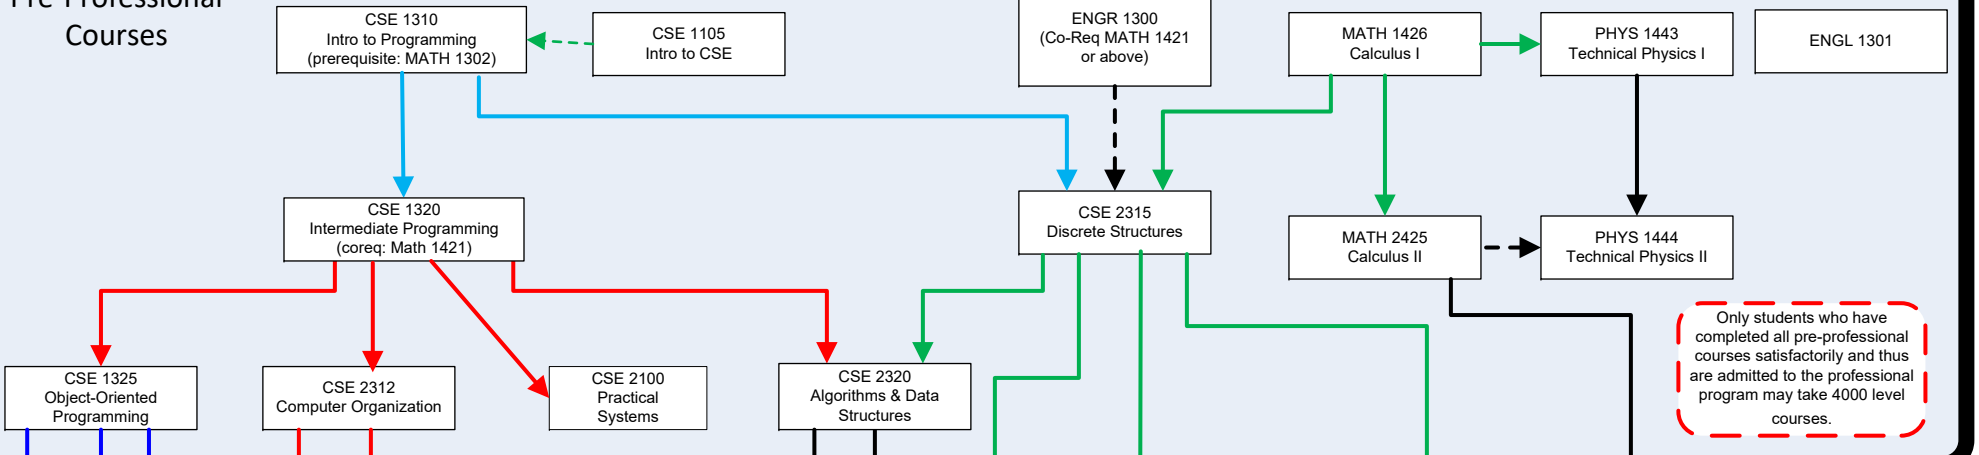

# BS in Computer Science (BSCS), 2015-2016 Catalog

## Pre-Professional Courses

Only students who have completed all pre-professional courses satisfactorily and thus are admitted to the professional program may take 4000 level courses.

**Foreign Language**  
If required, two semesters of the same language