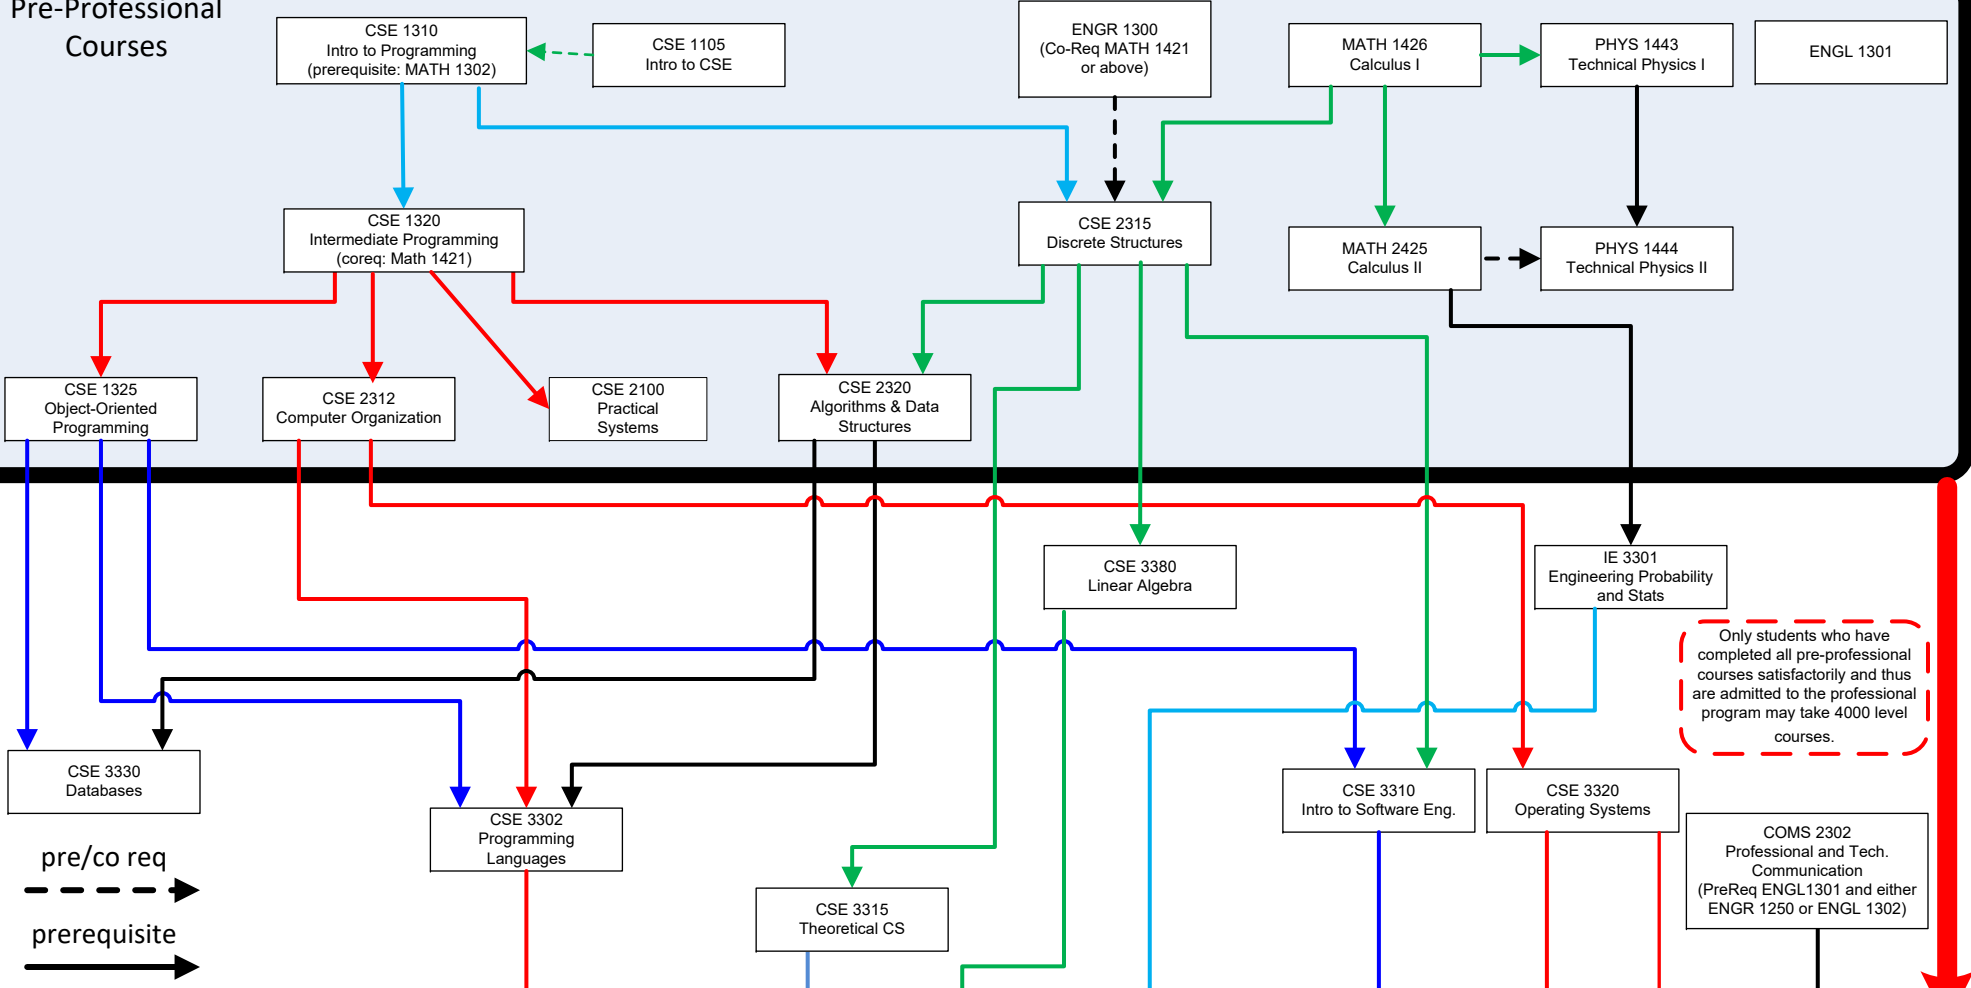

BS in Computer Science (BSCS), 2016-2017 Catalog

Pre-Professional Courses

Only students who have completed all pre-professional courses satisfactorily and thus are admitted to the professional program may take 4000 level courses.

Foreign Language
If required, two semesters of the same language

- General Education**
- Language/Philosophy/Culture elective
 - HIST 1301
 - HIST 1302
 - POLS 2311
 - POLS 2312
 - Creative Arts elective
 - Social/Behavioral (IE 2308 or ECON 2305)

- Math and Science Electives**
- 3 hours of Math electives
 - 4 hours of Science electives
- See list of approved courses in CS Program Guide.

4000 Level Courses

6 Technical Elective courses out of which at least one must be CSE 4305 Compilers, CSE 4303 Computer Graphics, or CSE 4308 Artificial Intelligence

Language, Philosophy & Culture

- ANTHROPOLOGY (ANTH) 2322
- ARABIC (ARAB) 2310, 2314
- ARCHITECTURE (ARCH) 2300
- ART & ART HISTORY (ART) 1317
- CHINESE (CHIN) 2310, 2314
- CLASSICS (CLAS) 1300
- ENGLISH (ENGL) 2303, 2309, 2319, 2329
- FRENCH (FREN) 2310, 2314
- GERMAN (GERM) 2310, 2314
- GLOBAL (GLOBAL) 2301
- GREEK (GREK) 2314
- HISTORY (HIST) 2377
- INTERDISCIPLINARY STUDIES (INTS) 1310
- KOREAN (KORE) 2310, 2314
- LATIN (LATN) 2314
- LINGUISTICS (LING) 2371
- MEXICAN AMERICAN STUDIES (MAS) 2300
- PHILOSOPHY (PHIL) 1304, 2300
- PORTUGUESE (PORT) 2314
- RUSSIAN (RUSS) 2310, 2314
- SOCIOLOGY (SOCI) 1310
- SPANISH (SPAN) 2310, 2314