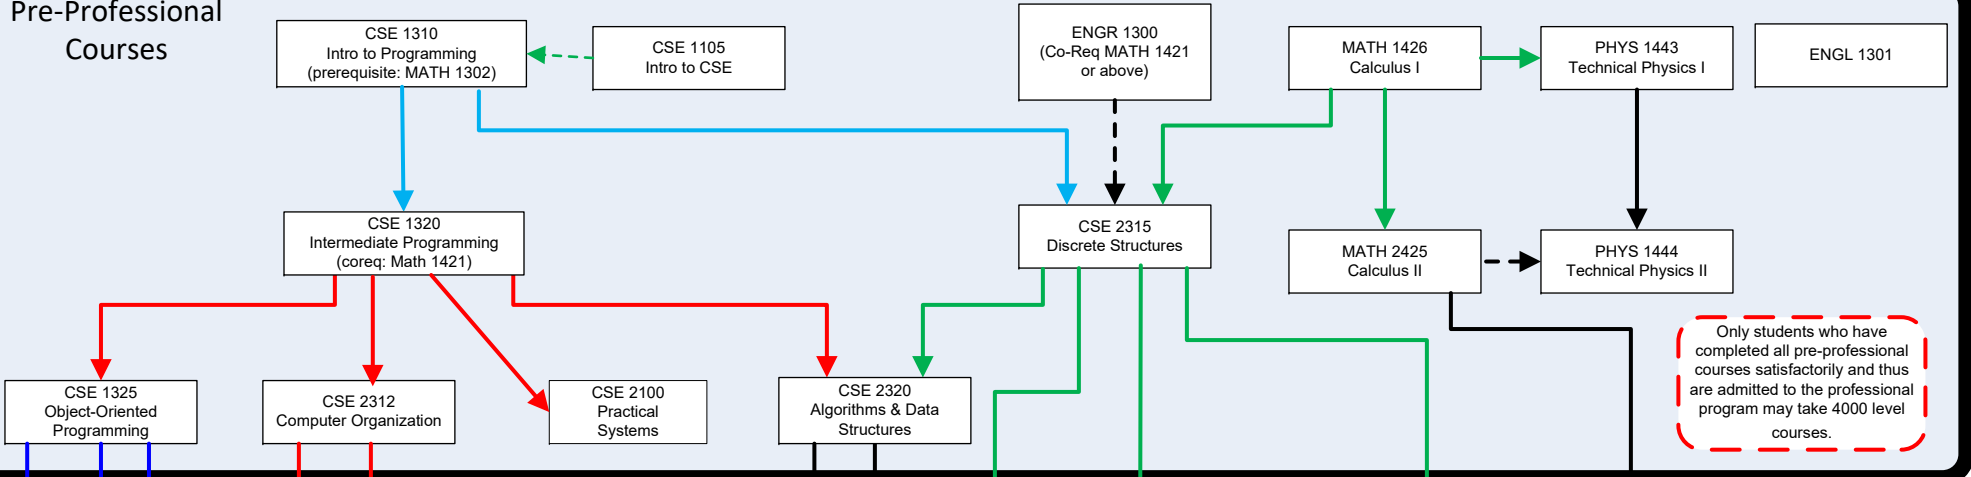

BS in Computer Science (BCS), 2016-2017 Catalog

Pre-Professional Courses

Only students who have completed all pre-professional courses satisfactorily and thus are admitted to the professional program may take 4000 level courses.