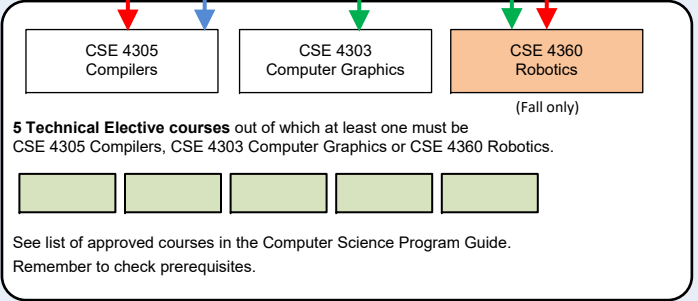

4000 Level Courses

The Senior Design courses must be taken in consecutive semesters: (Fall and Spring), (Spring and Summer), or (Summer and Fall). Spring and Fall is NOT an option.