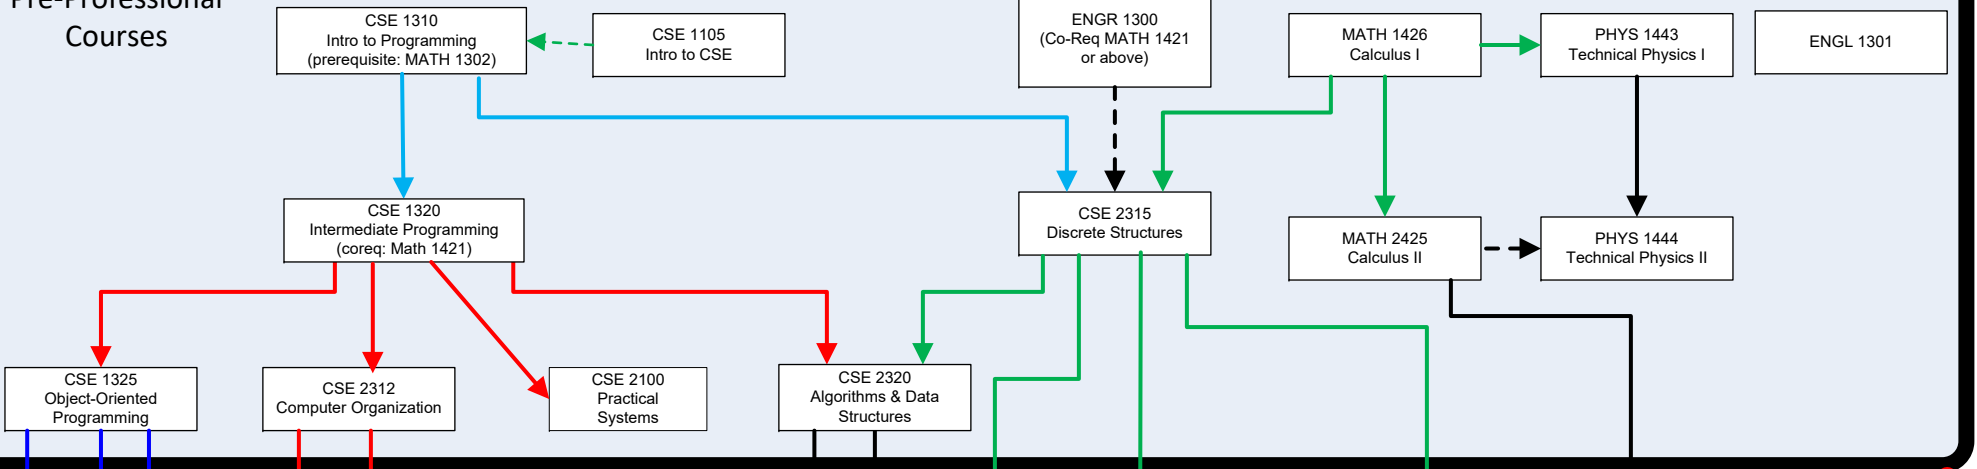

BS in Computer Science (BSCS), 2017-2018 Catalog

Pre-Professional Courses

Only students who have completed all pre-professional courses satisfactorily and thus are admitted to the professional program may take 4000 level courses.