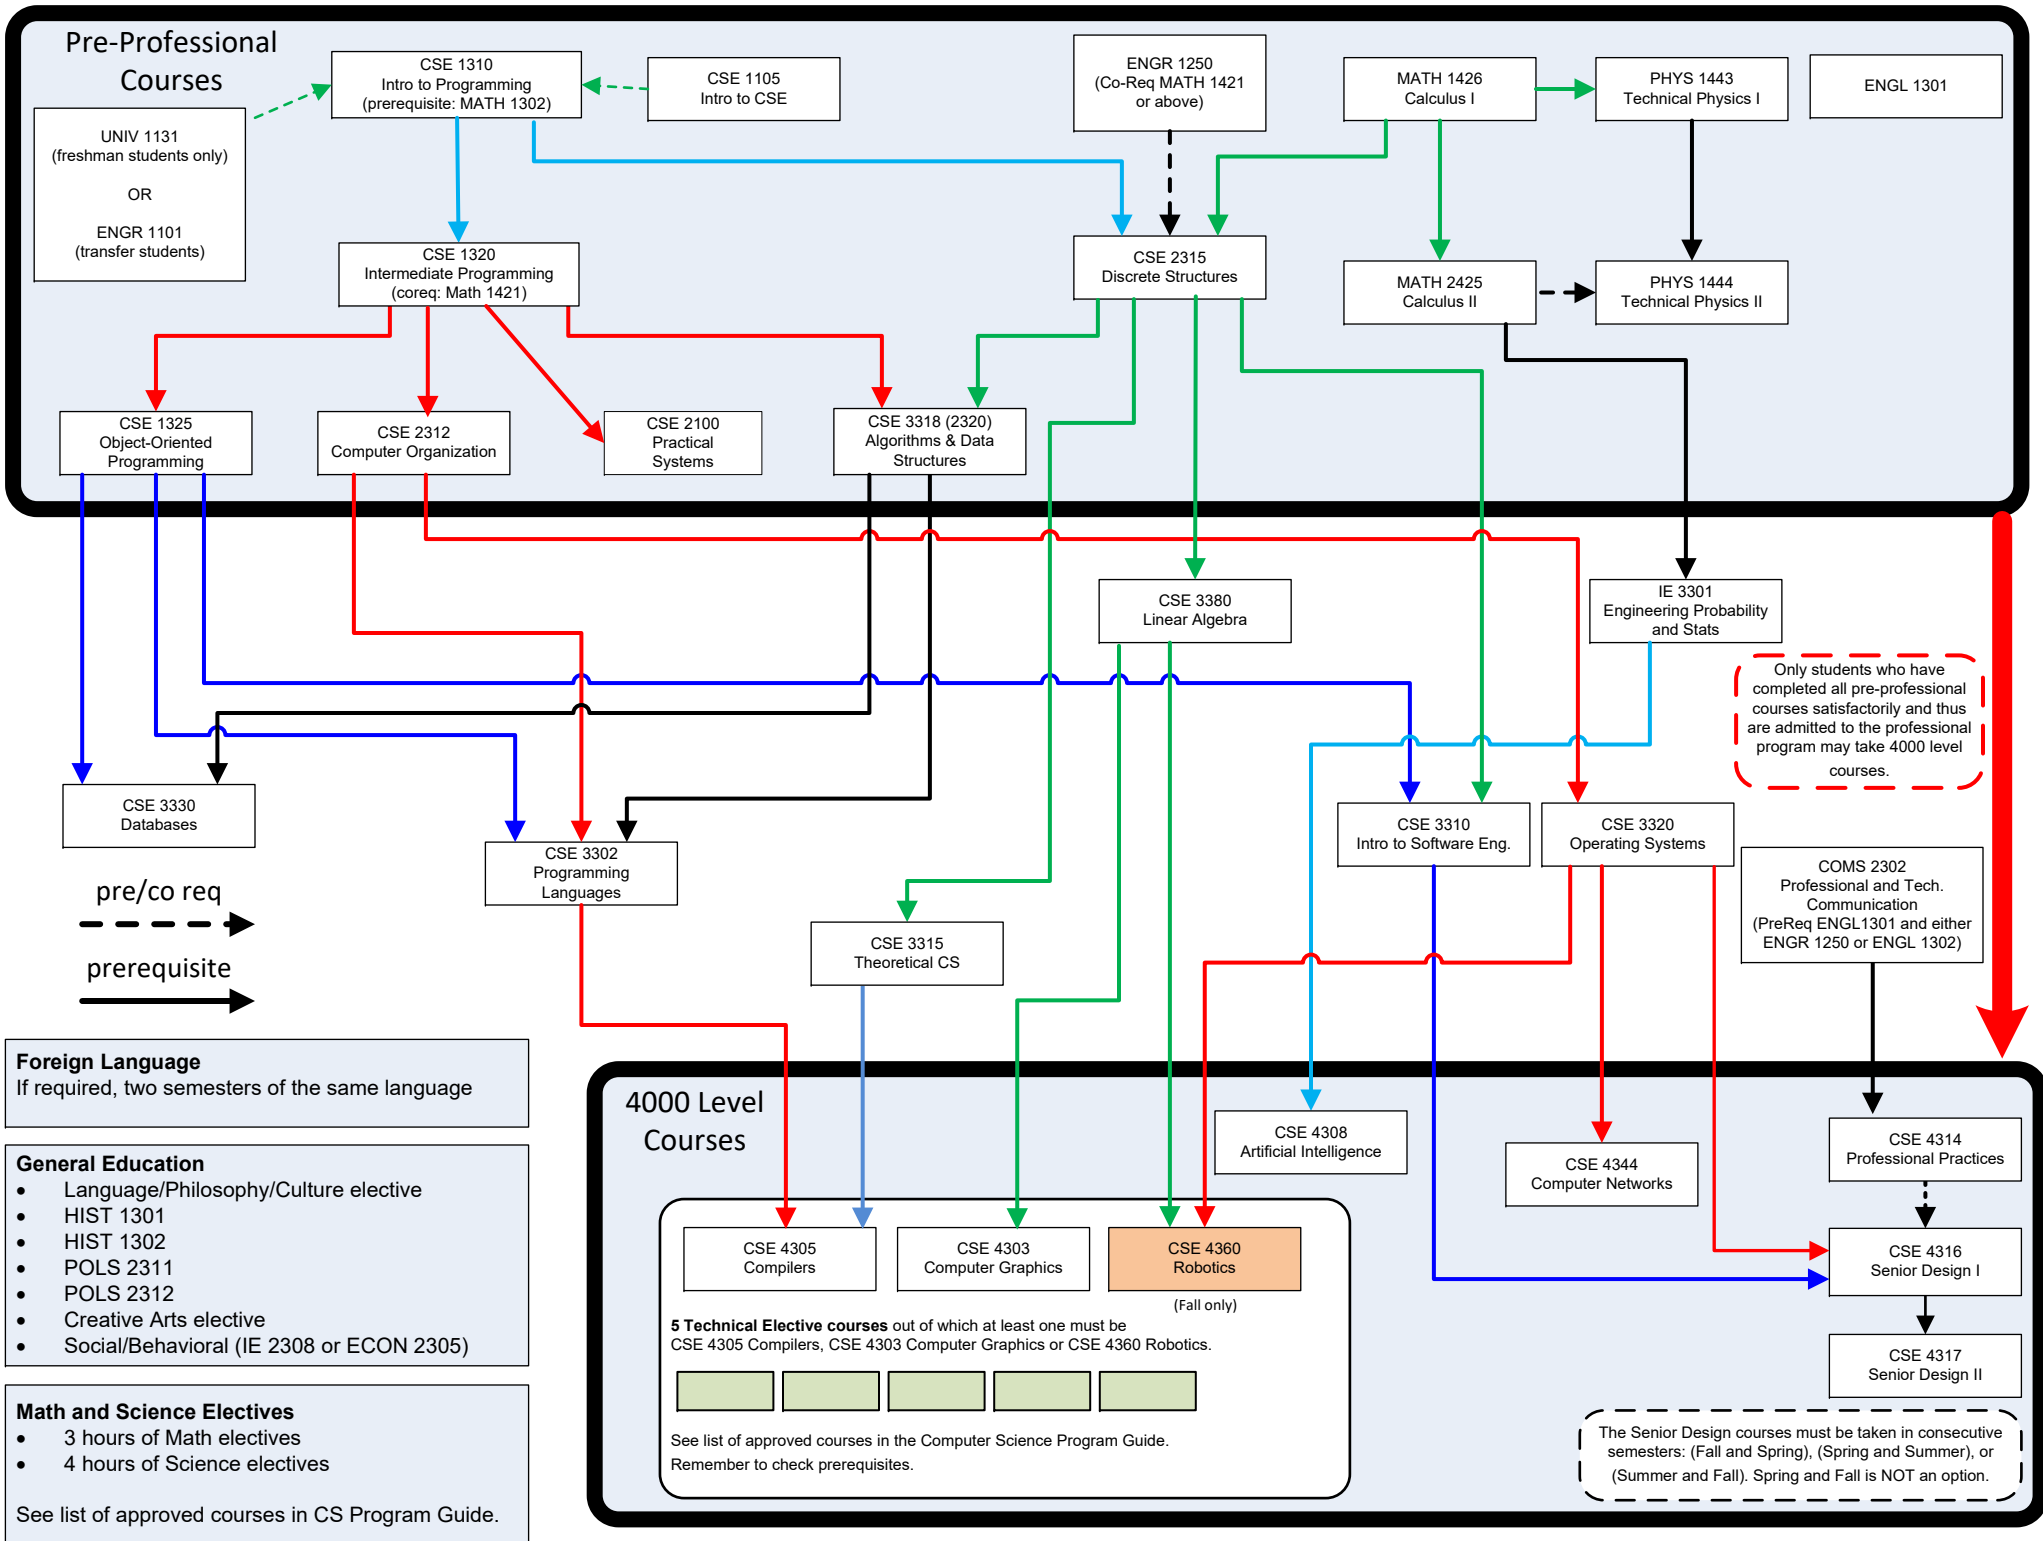

BS in Computer Science (BSCS), 2019-2020 Catalog