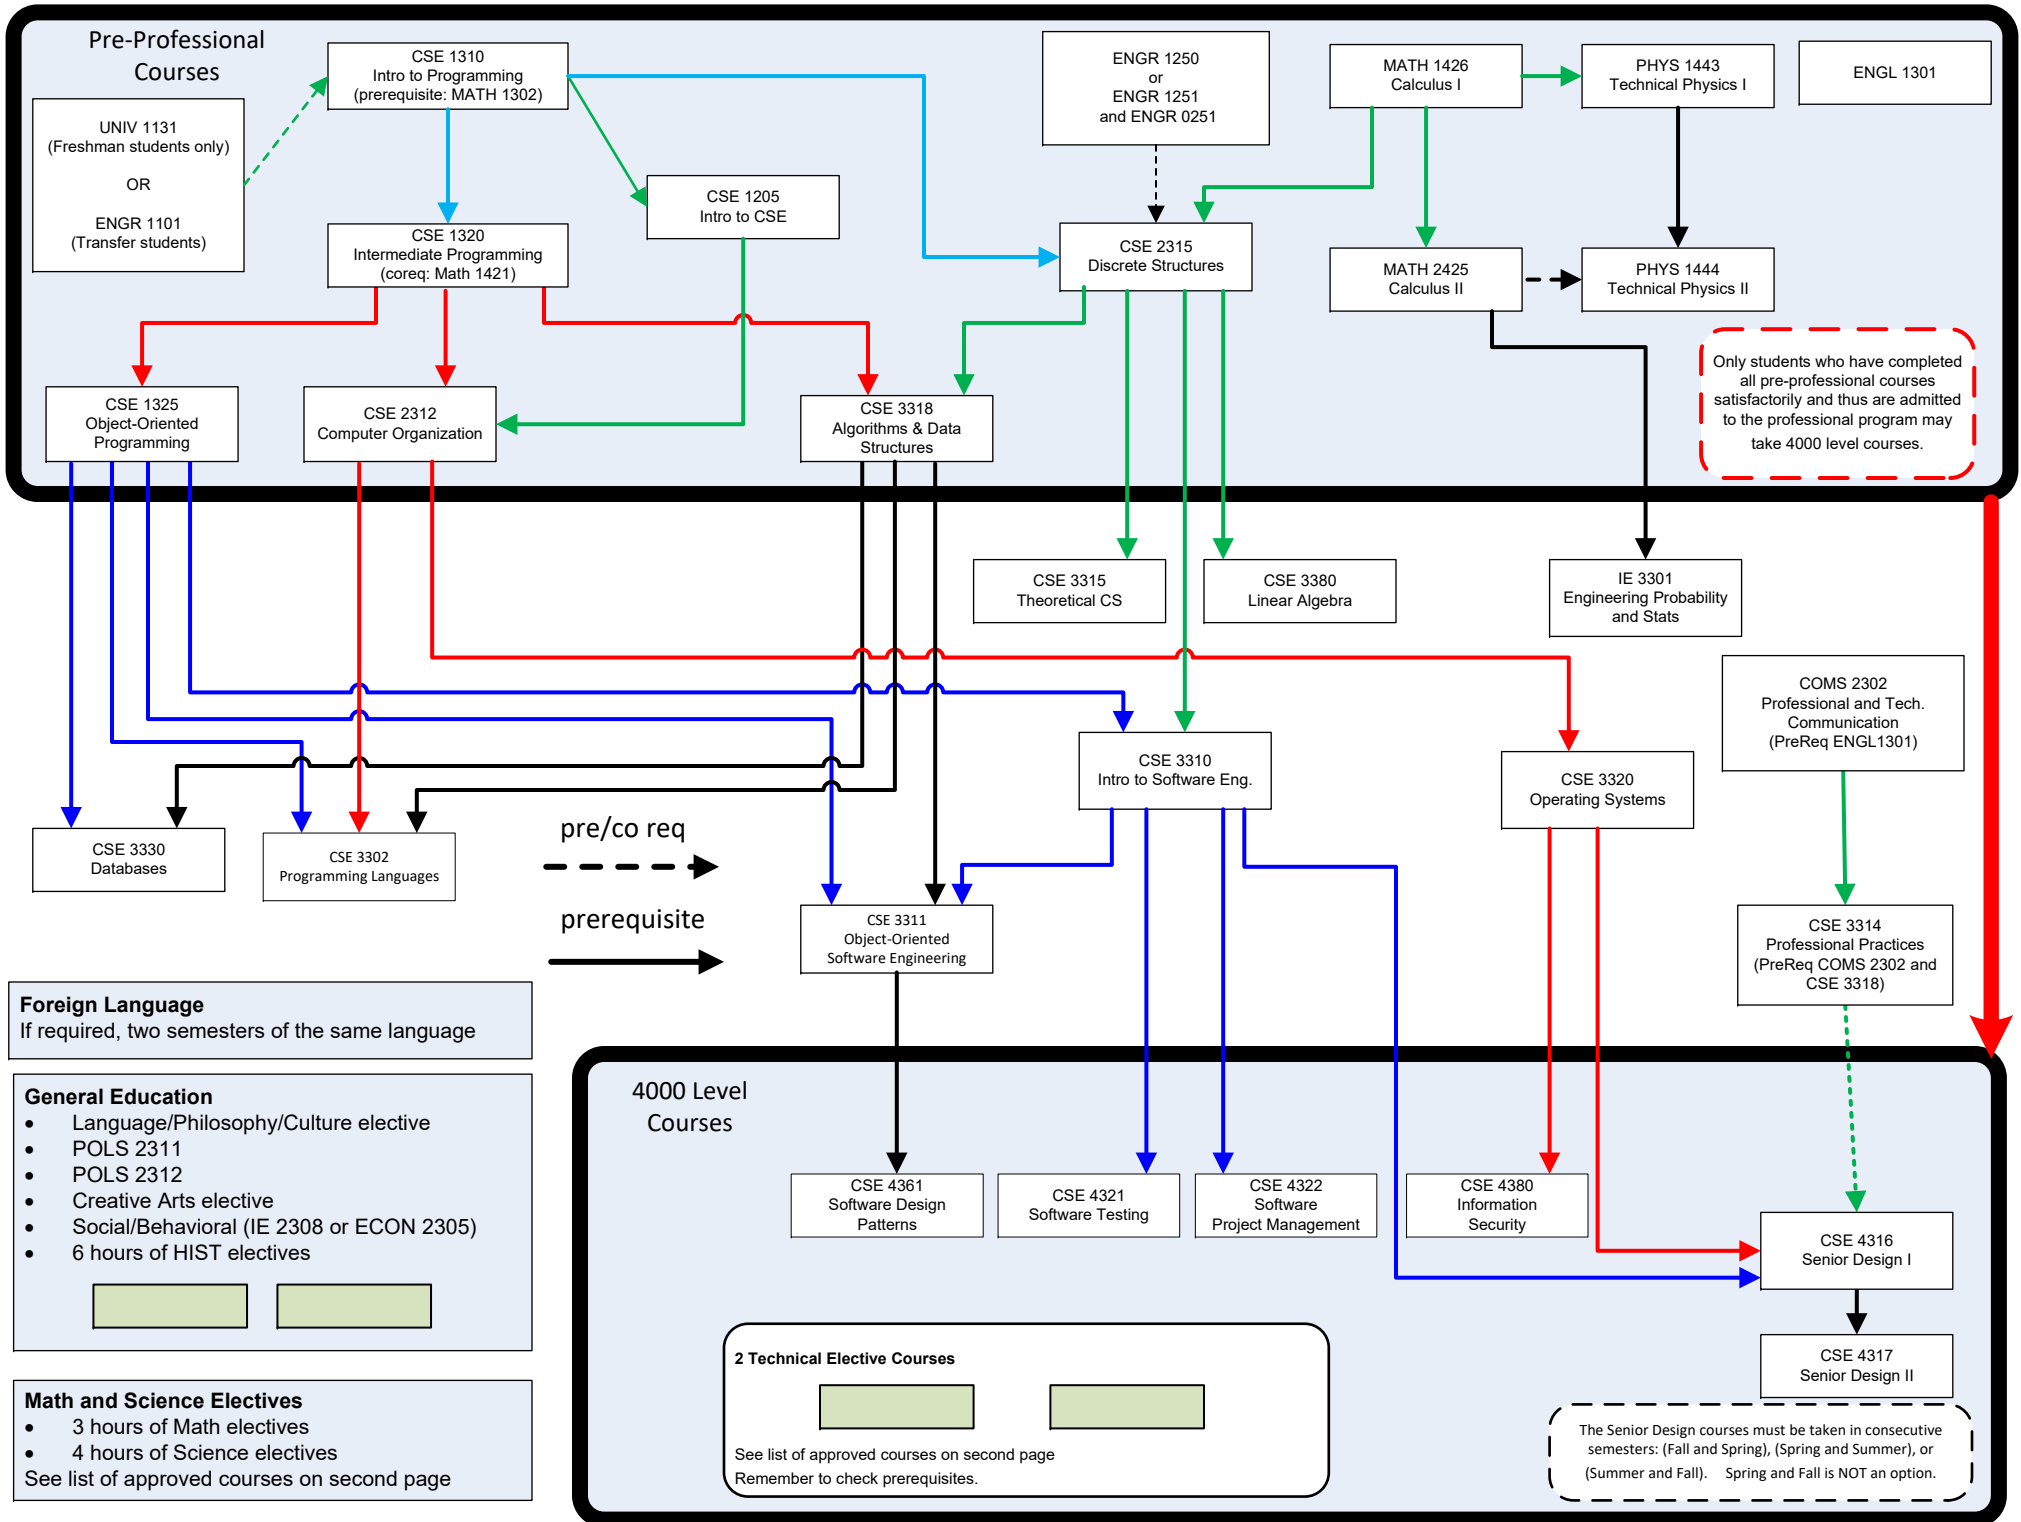

# BS in Software Engineering (BSSE), 2020-2021 Catalog

## SE 2020-2021 Classes

### Science Electives

- BIOL 1441 – Cell and Molecular Biology (Fall, Spring, & Summer)
- CHEM 1441 – General Chemistry (Fall, Spring, & Summer)
- CHEM 1465 – Chemistry for Engineers (Fall, Spring, & Summer)
- PHYS 3313 & PHYS 3183 – Intro to Modern Physics (Fall & Spring)

### Language, Philosophy & Culture Electives

- ANTHROPOLOGY (ANTH) 2322
- ARABIC (ARAB) 2310, 2314
- ARCHITECTURE (ARCH) 2300
- ART & ART HISTORY (ART) 1317
- American Sign Lang. (ASL) 2314
- CHINESE (CHIN) 2310, 2314
- CLASSICS (CLAS) 1300
- ENGLISH (ENGL) 2303, 2309, 2319, 2329
- FRENCH (FREN) 2310, 2314
- GERMAN (GERM) 2310, 2314
- GLOBAL (GLOBAL) 2301
- GREEK (GREK) 2314
- HISTORY (HIST) 2377
- INTERDISCIPLINARY STUDIES (INTS) 1310
- KOREAN (KORE) 2310, 2314
- LATIN (LATN) 2314
- LINGUISTICS (LING) 2371
- MEXICAN AMERICAN STUDIES (MAS) 2300
- PHILOSOPHY (PHIL) 1304, 2300, 2314
- RUSSIAN (RUSS) 2310, 2314
- SOCIOLOGY (SOCL) 1310
- SPANISH (SPAN) 2310, 2314, 2315
- WOMEN'S & GENDER STUDIES (WOMS) 2310