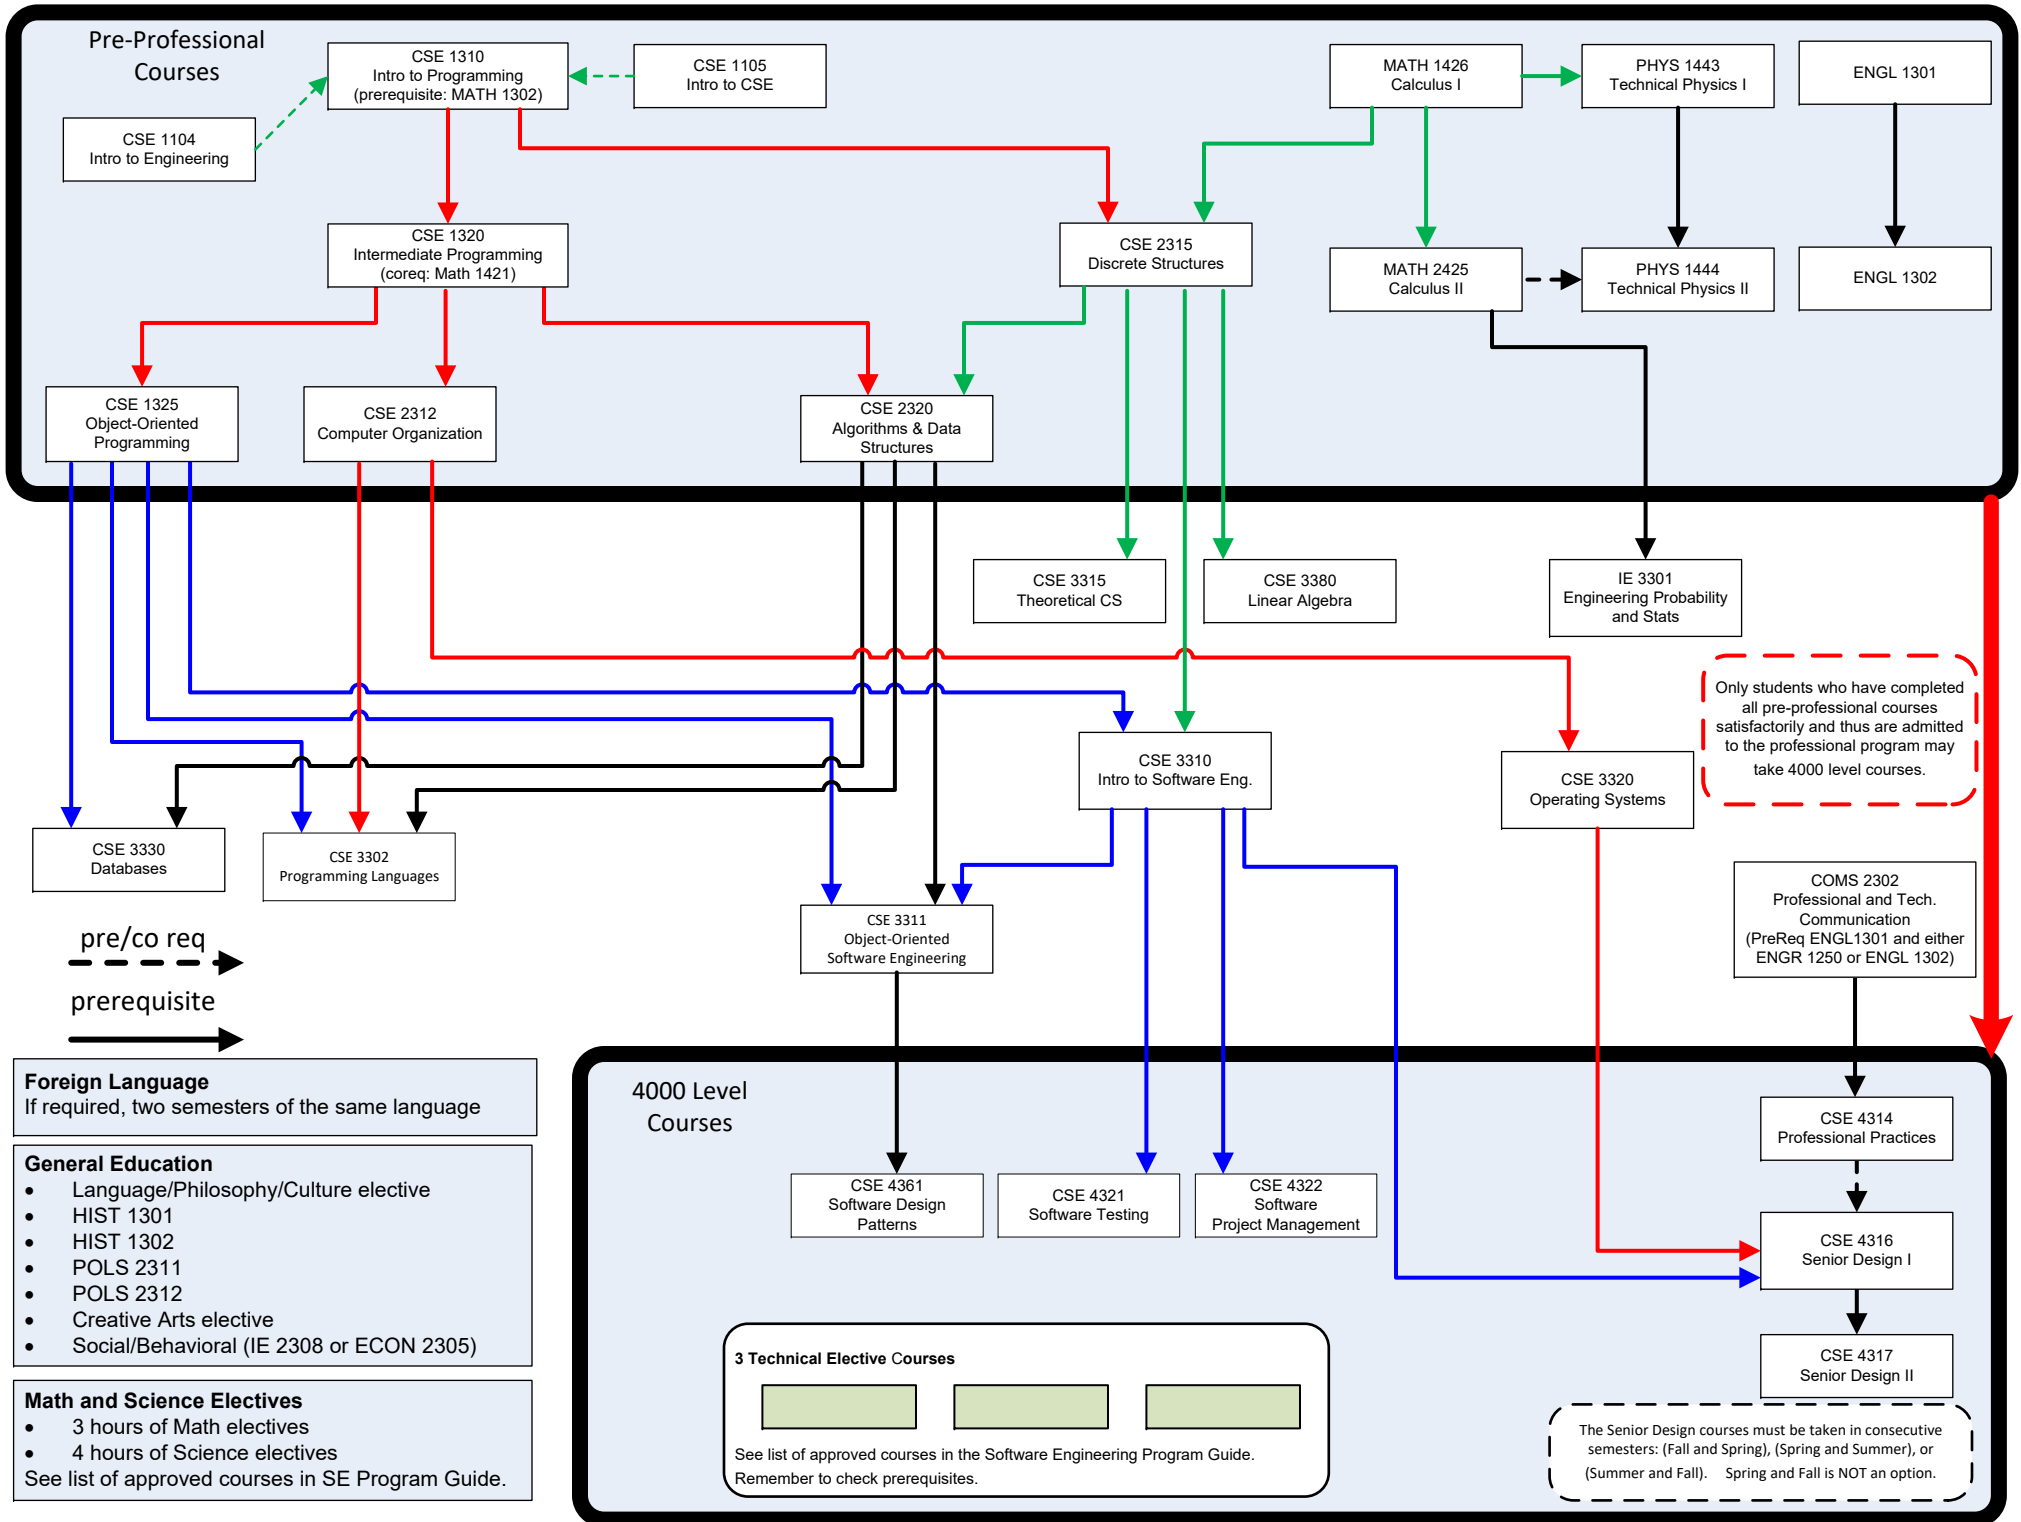

BS in Software Engineering (BSSE), 2014-2015 Catalog