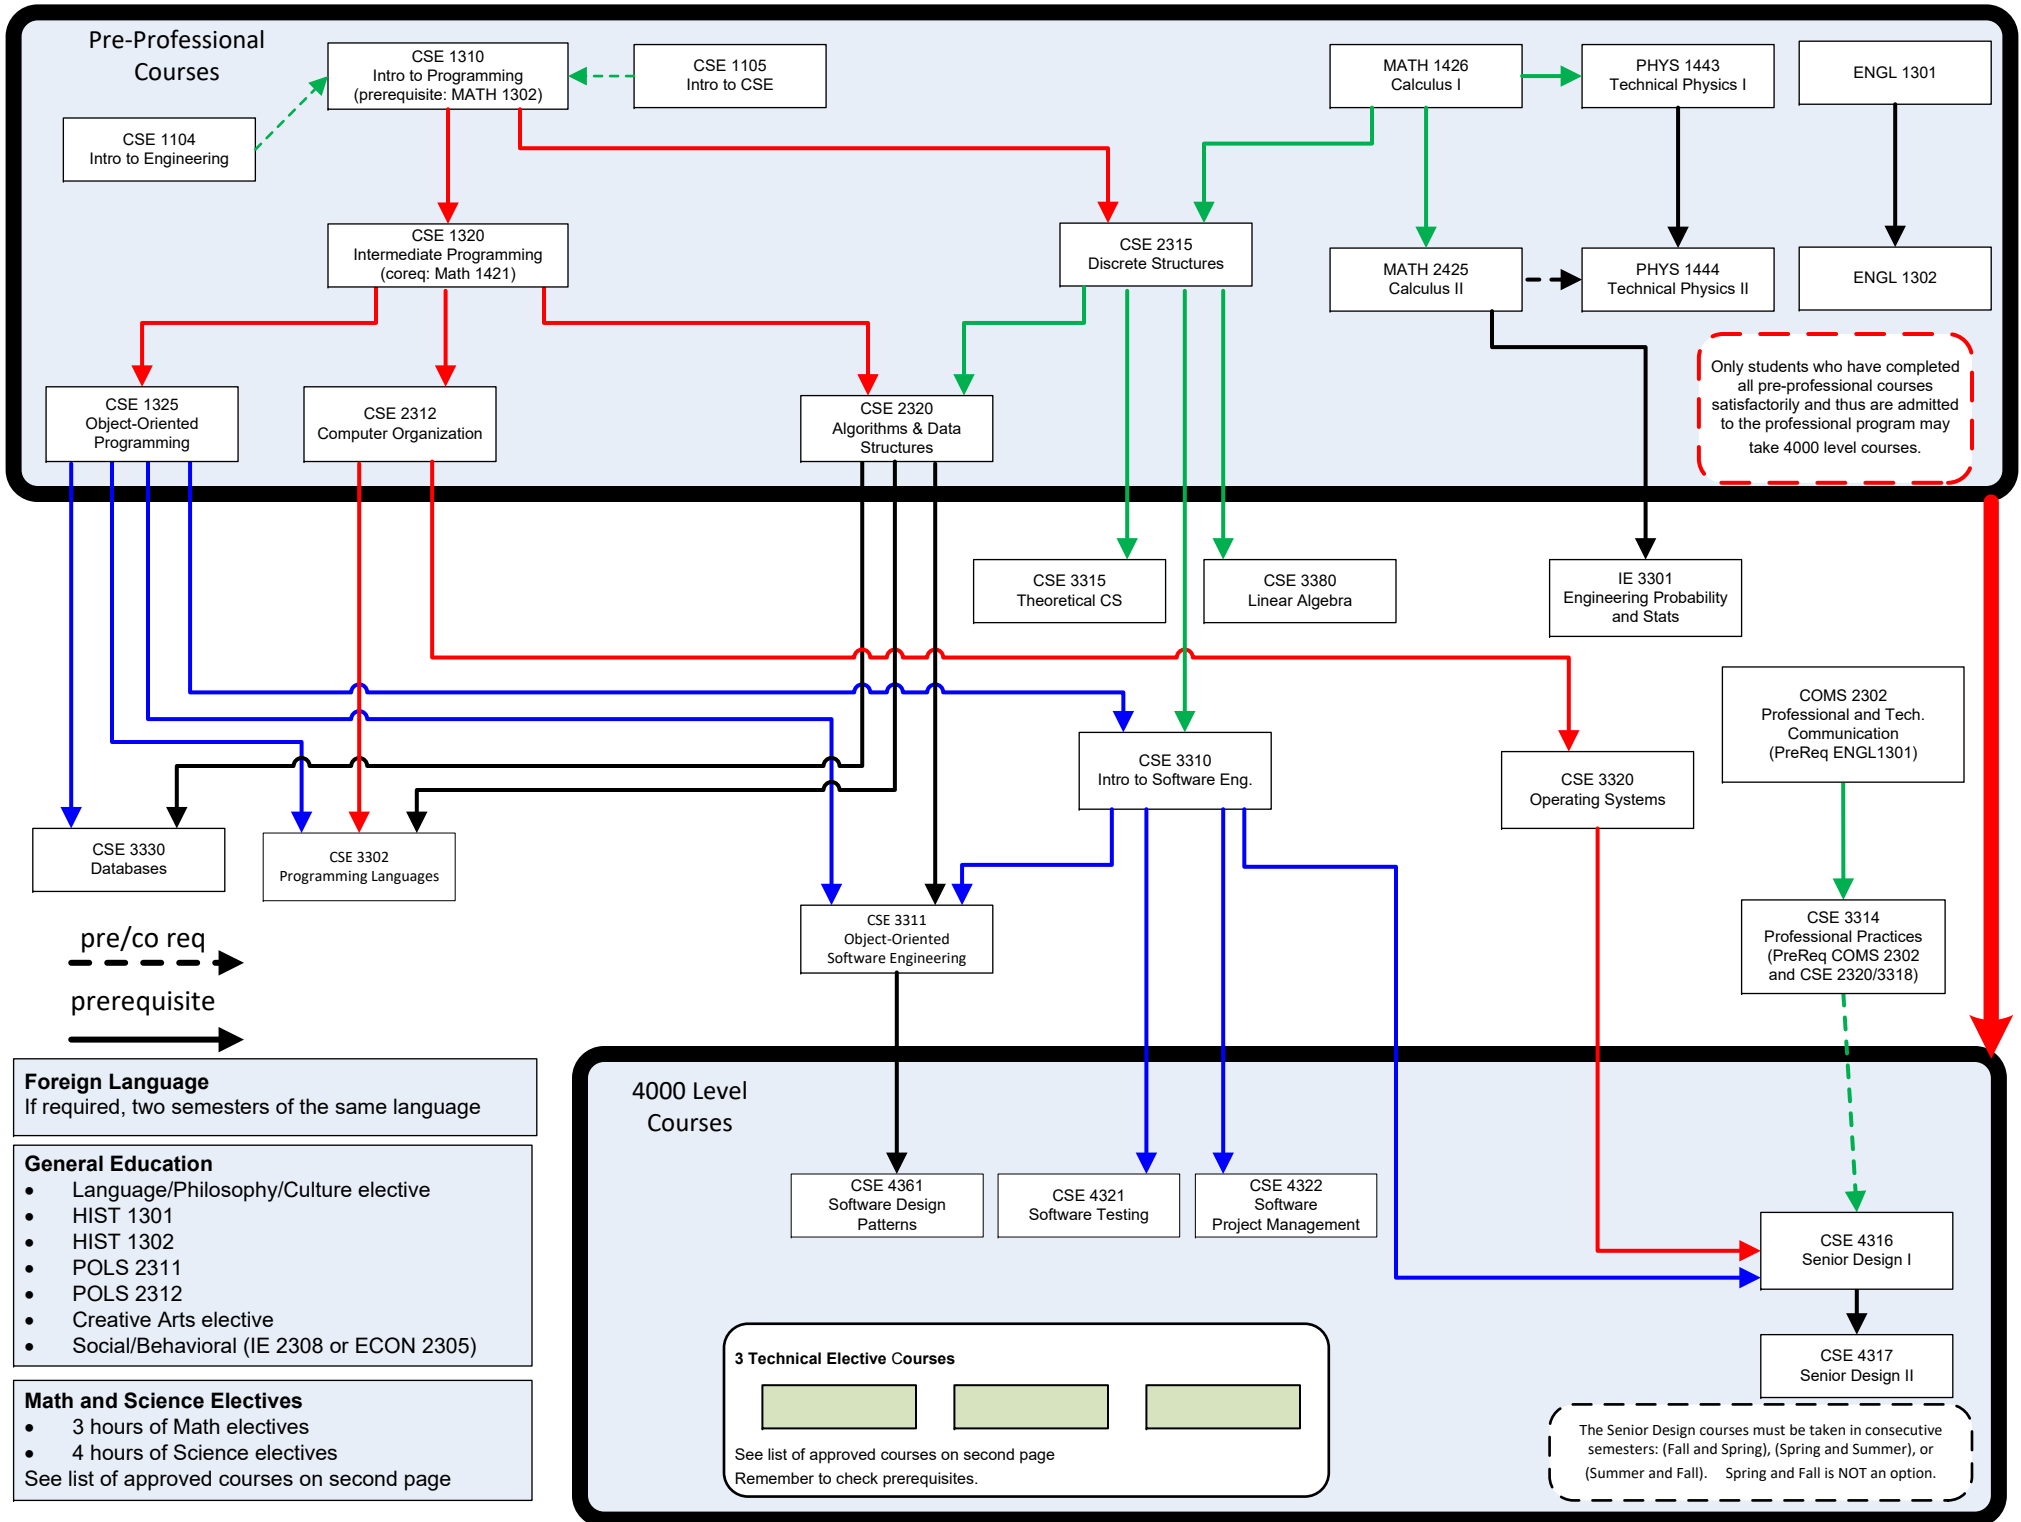

BS in Software Engineering (BSSE), 2014-2015 Catalog

Only students who have completed all pre-professional courses satisfactorily and thus are admitted to the professional program may take 4000 level courses.

The Senior Design courses must be taken in consecutive semesters: (Fall and Spring), (Spring and Summer), or (Summer and Fall). Spring and Fall is NOT an option.

Foreign Language
If required, two semesters of the same language

- General Education**
- Language/Philosophy/Culture elective
 - HIST 1301
 - HIST 1302
 - POLS 2311
 - POLS 2312
 - Creative Arts elective
 - Social/Behavioral (IE 2308 or ECON 2305)

- Math and Science Electives**
- 3 hours of Math electives
 - 4 hours of Science electives
- See list of approved courses on second page

Language, Philosophy & Culture Electives

- ANTHROPOLOGY (ANTH) 2322
- ARABIC (ARAB) 2310, 2314
- ARCHITECTURE (ARCH) 2300
- ART & ART HISTORY (ART) 1317
- American Sign Lang. (ASL) 2314
- CHINESE (CHIN) 2310, 2314
- CLASSICS (CLAS) 1300
- ENGLISH (ENGL) 2303, 2309, 2319, 2329
- FRENCH (FREN) 2310, 2314
- GERMAN (GERM) 2310, 2314
- GLOBAL (GLOBAL) 2301
- GREEK (GREK) 2314
- HISTORY (HIST) 2377
- INTERDISCIPLINARY STUDIES (INTS) 1310
- KOREAN (KORE) 2310, 2314
- LATIN (LATN) 2314
- LINGUISTICS (LING) 2371
- MEXICAN AMERICAN STUDIES (MAS) 2300
- PHILOSOPHY (PHIL) 1304, 2300, 2314
- RUSSIAN (RUSS) 2310, 2314
- SOCIOLOGY (SOCL) 1310
- SPANISH (SPAN) 2310, 2314, 2315
- WOMEN'S & GENDER STUDIES (WOMS) 2310