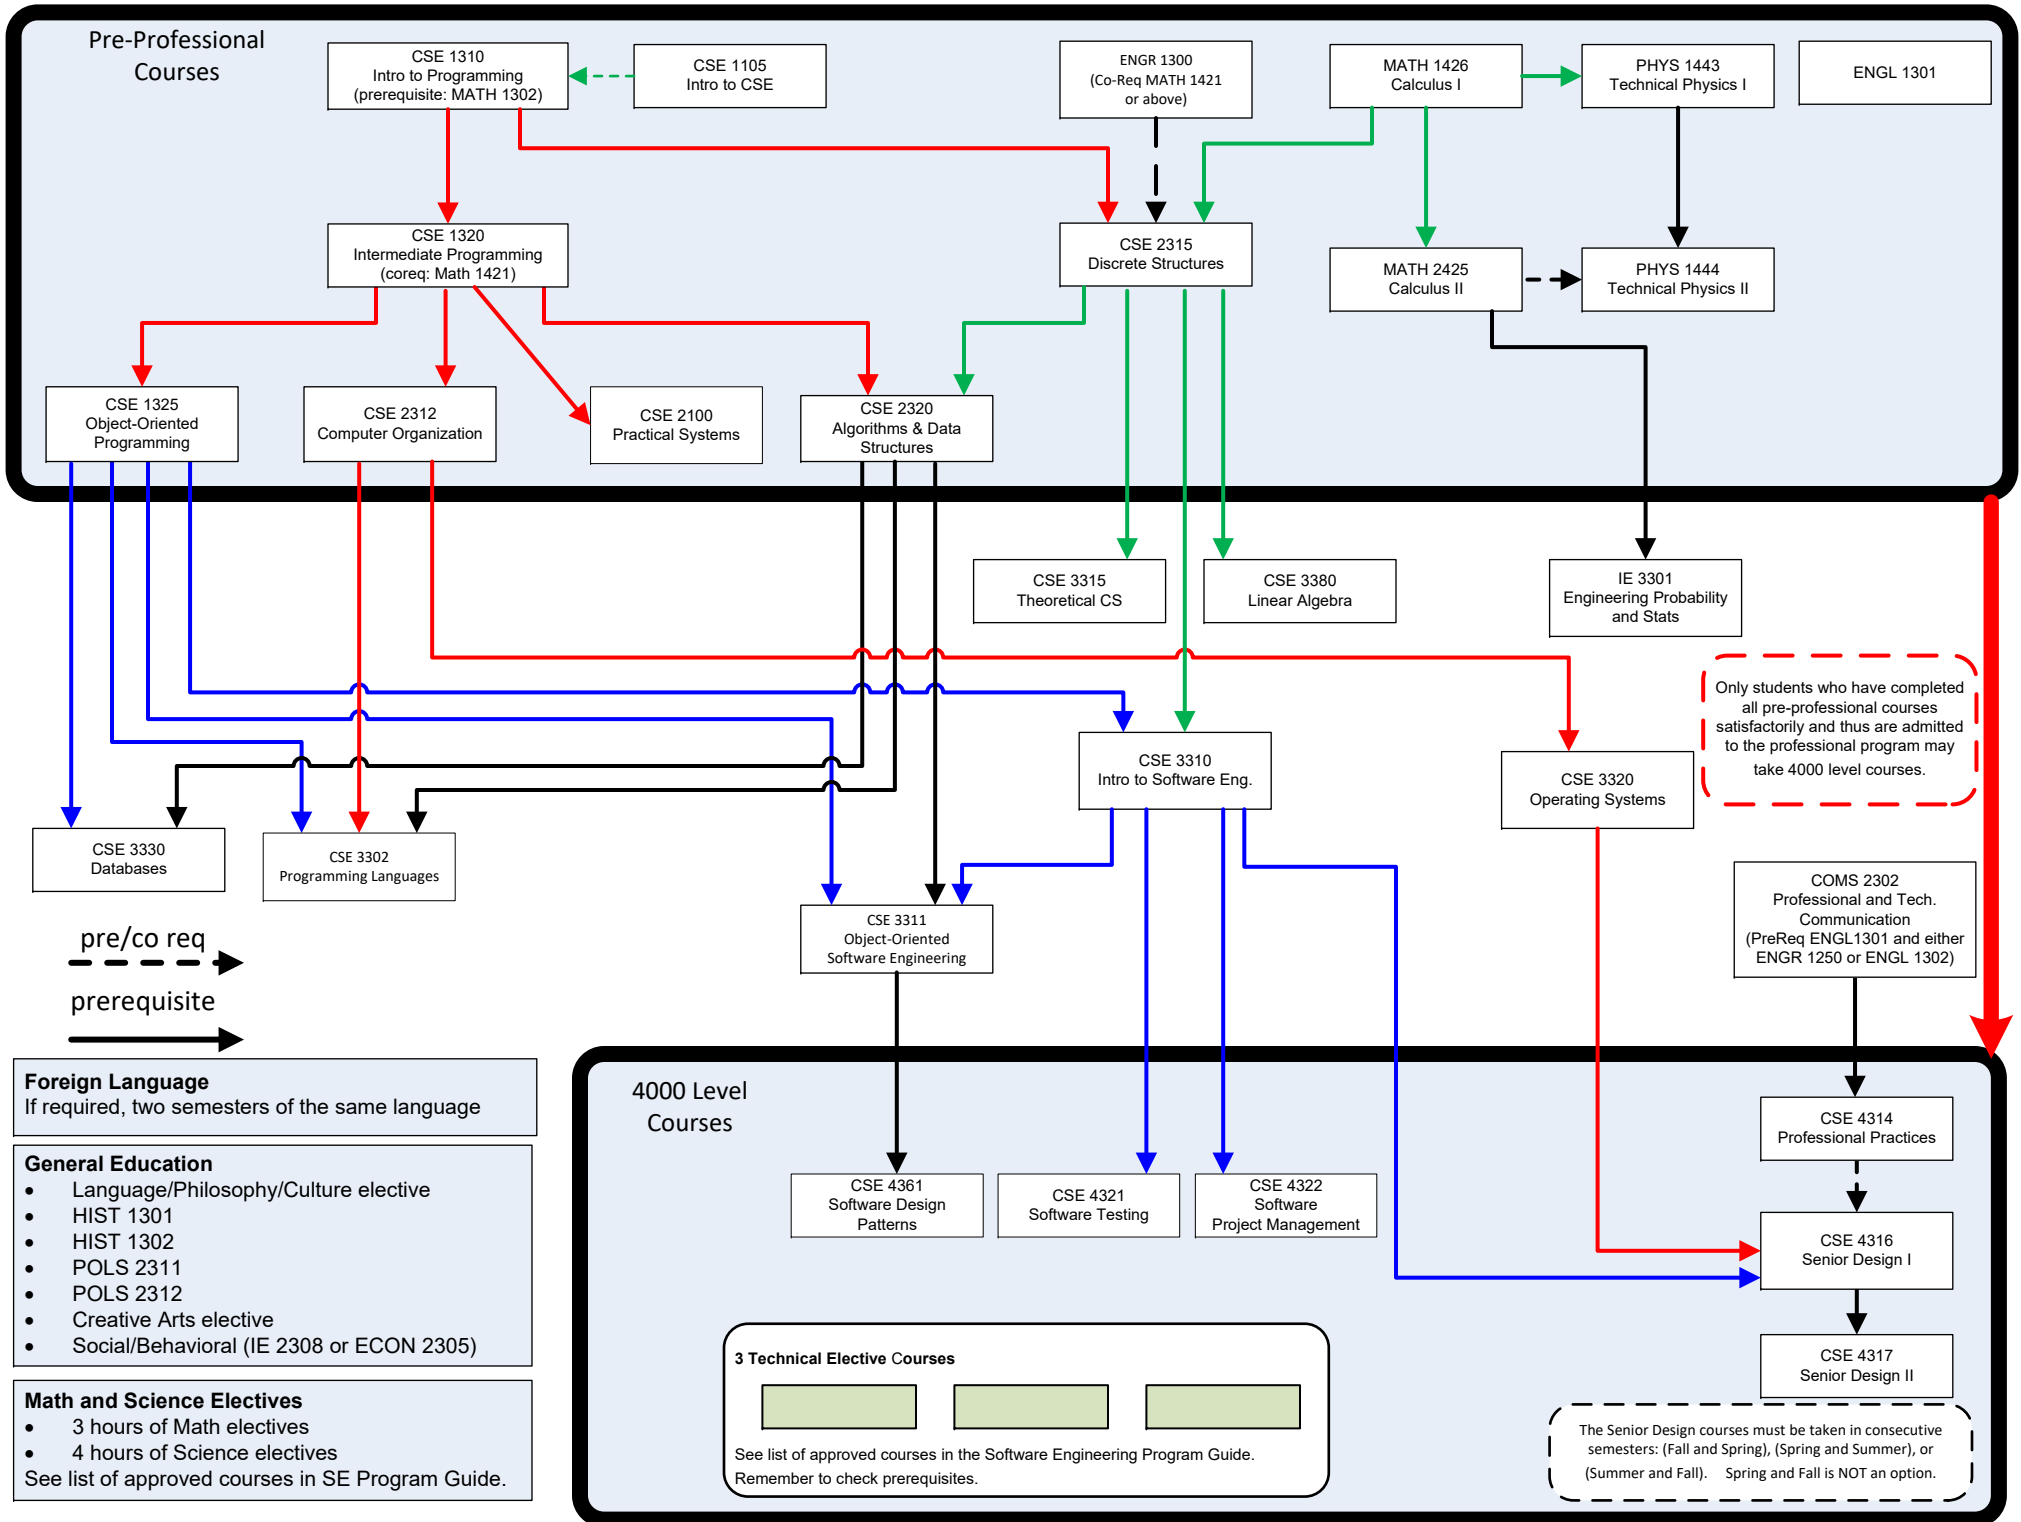

BS in Software Engineering (BSSE), 2016-2017 Catalog