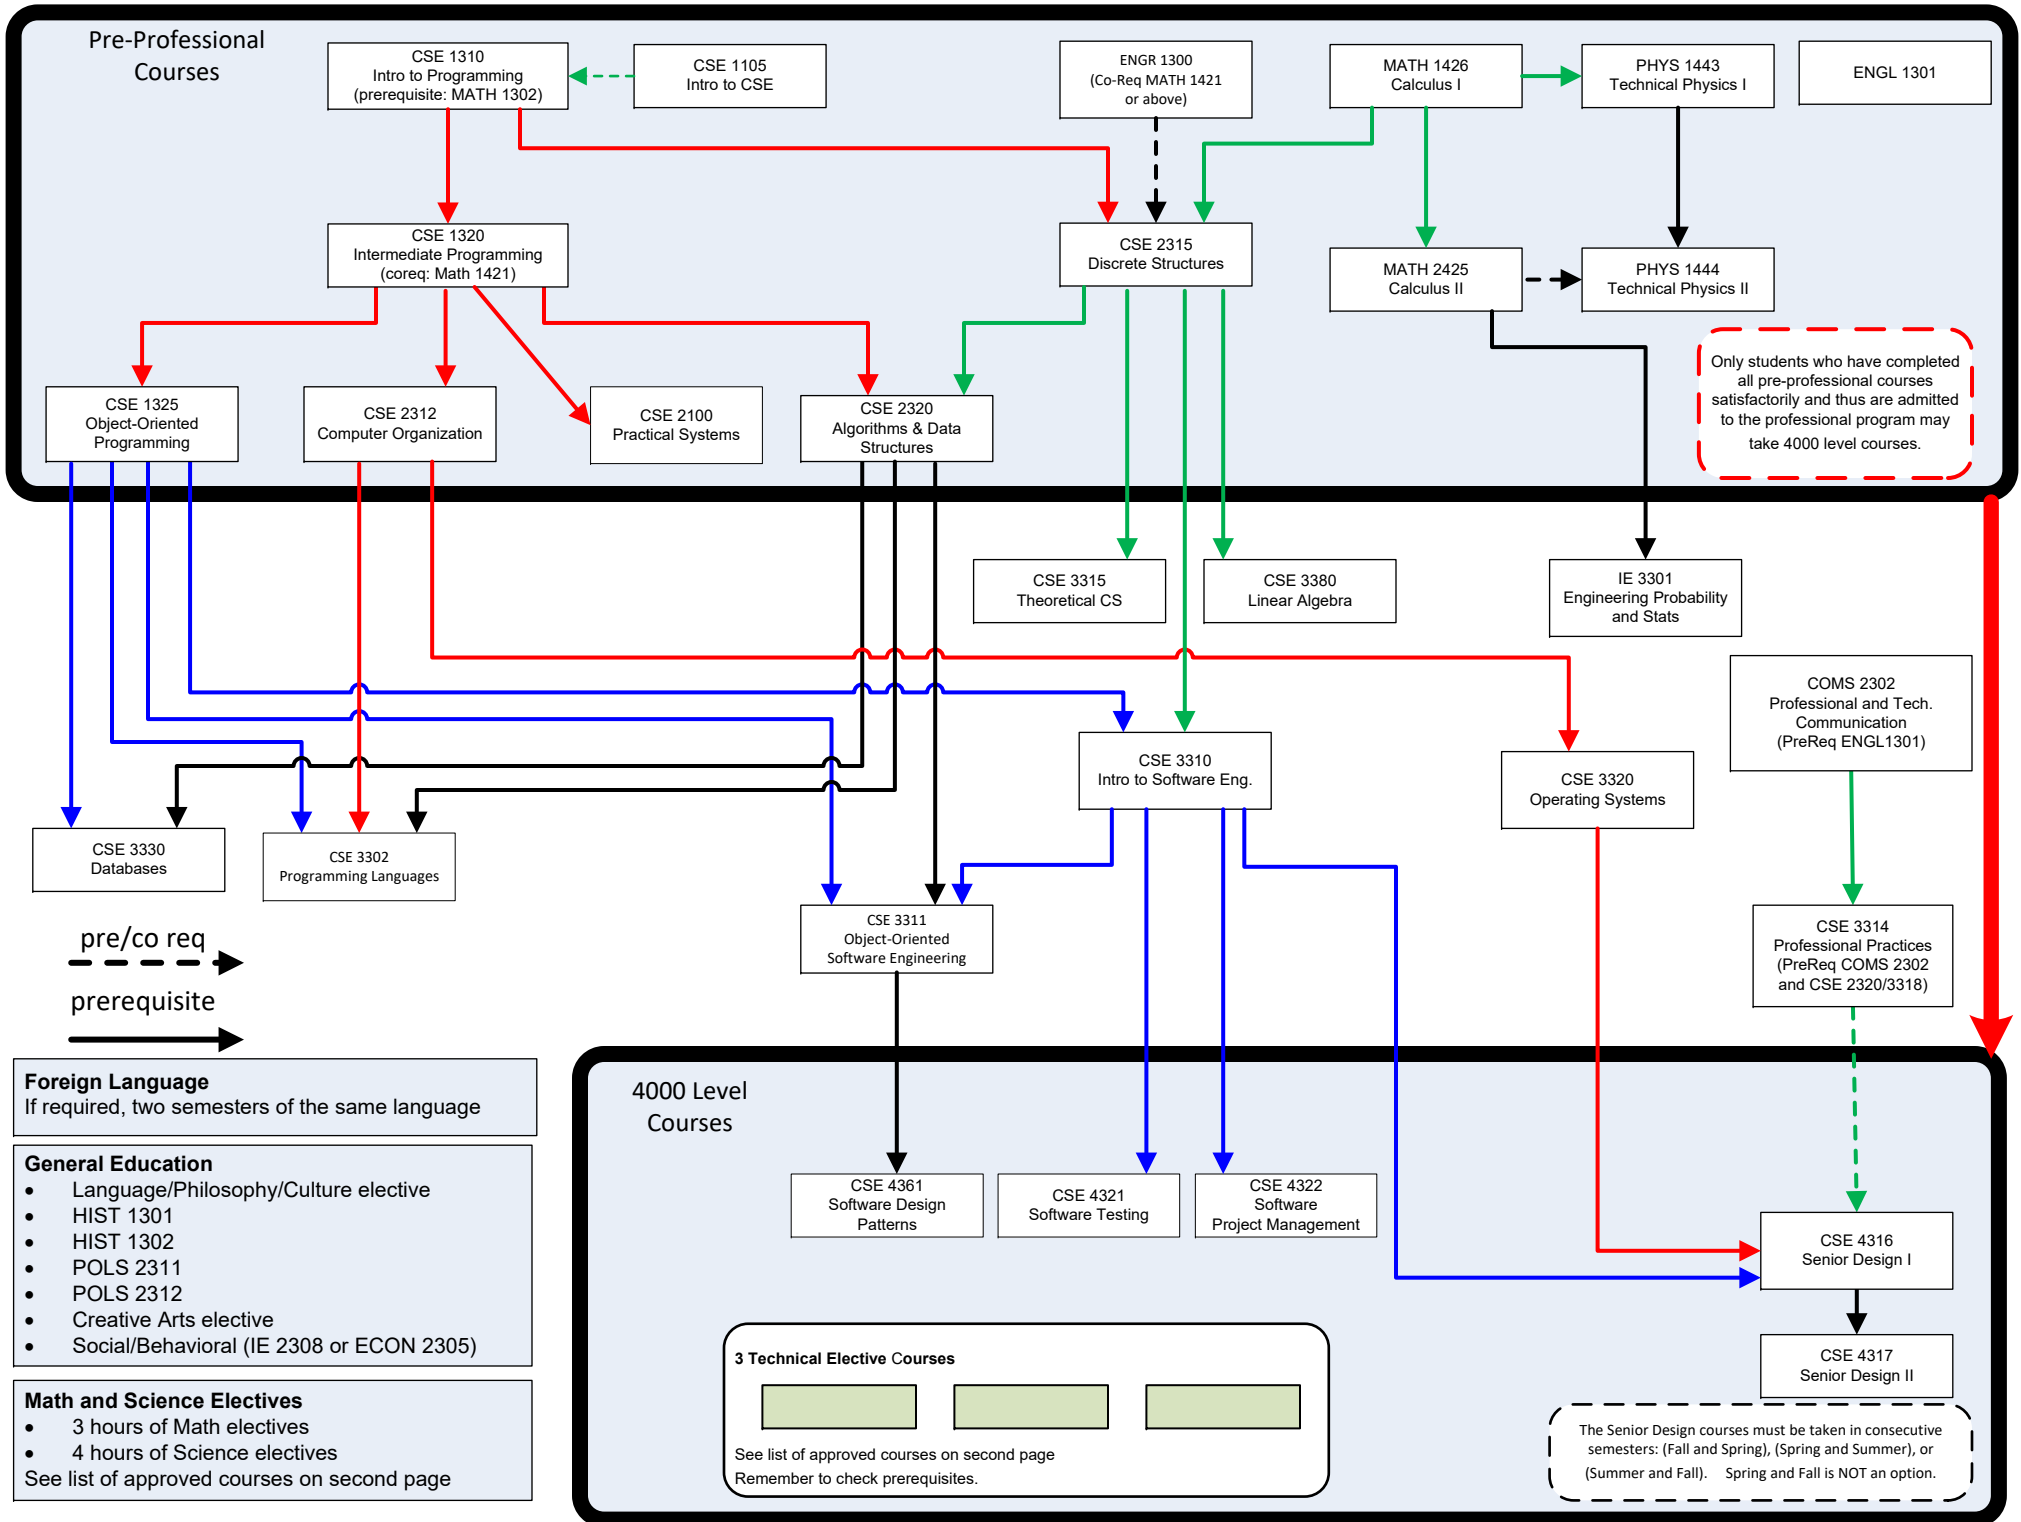

BS in Software Engineering (BSSE), 2016-2017 Catalog