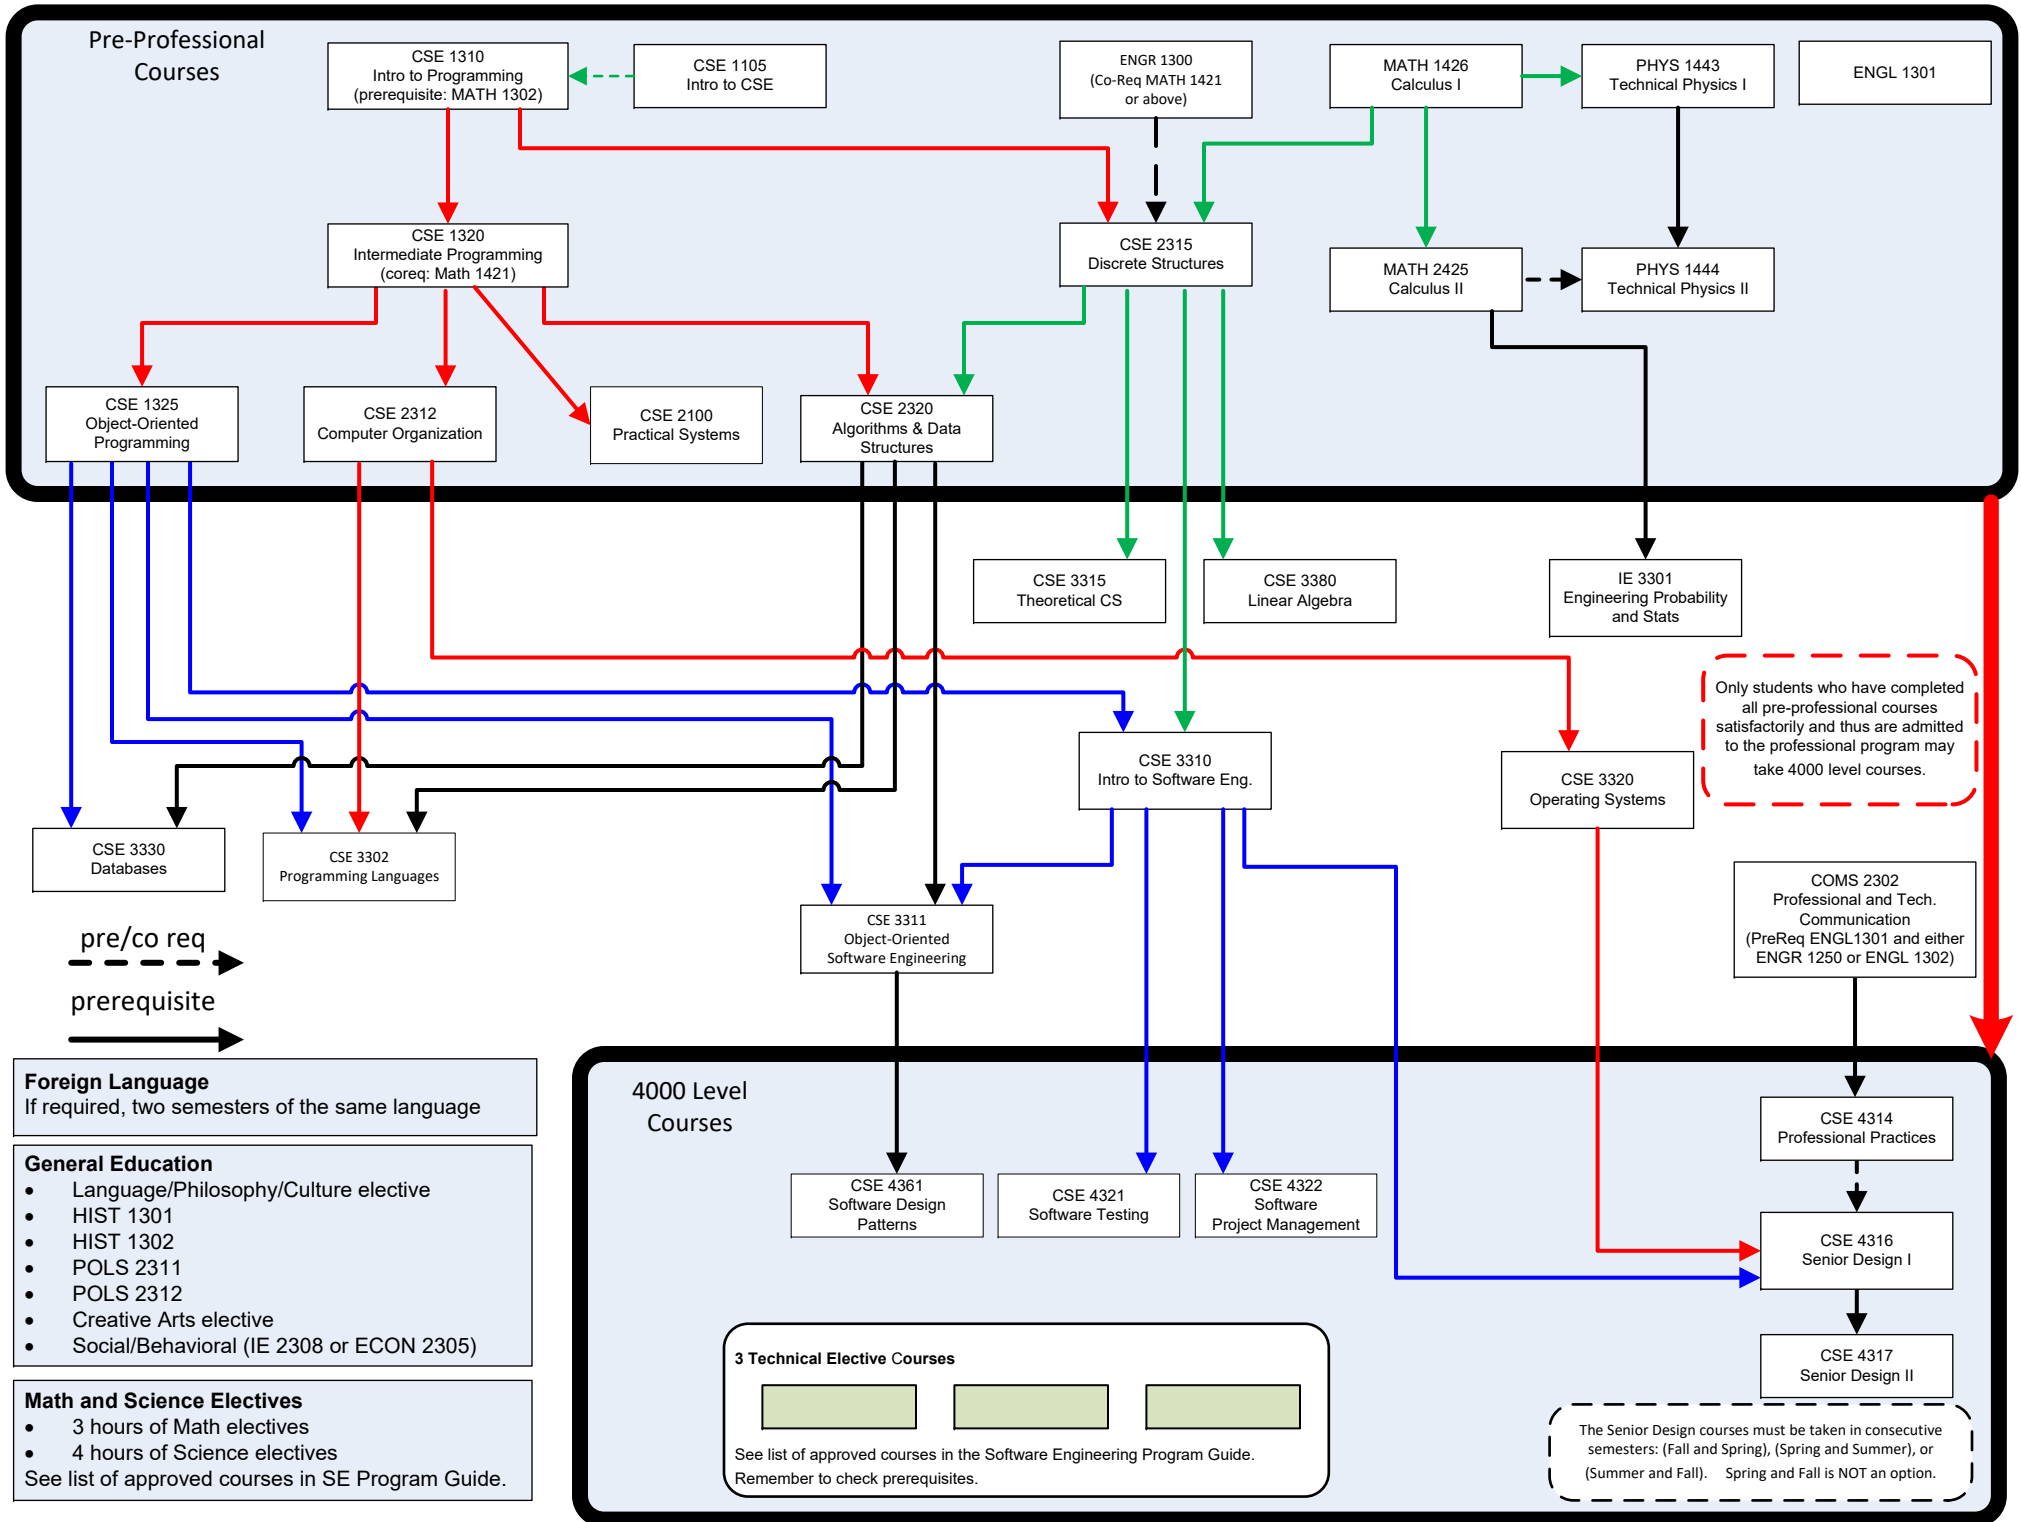

BS in Software Engineering (BSSE), 2017-2018 Catalog

Foreign Language
If required, two semesters of the same language

- General Education**
- Language/Philosophy/Culture elective
 - HIST 1301
 - HIST 1302
 - POLS 2311
 - POLS 2312
 - Creative Arts elective
 - Social/Behavioral (IE 2308 or ECON 2305)

- Math and Science Electives**
- 3 hours of Math electives
 - 4 hours of Science electives
- See list of approved courses in SE Program Guide.

The Senior Design courses must be taken in consecutive semesters: (Fall and Spring), (Spring and Summer), or (Summer and Fall). Spring and Fall is NOT an option.

- CSE 4378 – Intro to Unmanned Vehicles
prereqs: Department consent (Fall only)
- CSE 4380 – Information Security
prereqs: CSE 3320
- CSE 4381 – Information Security 2
prereqs: CSE 3320 and coreq CSE 4344
- CSE 4382 – Secure Programming
prereqs: CSE 3320
- CSE 3313 – Signal Processing
prereqs: CSE 2320 and CSE 3380 or MATH 3330
- IE 3315 – Operations Research I
prereqs: coreq MATH 2326

Language, Philosophy & Culture

- ANTHROPOLOGY (ANTH) 2322
- ARABIC (ARAB) 2310, 2314
- ARCHITECTURE (ARCH) 2300
- ART & ART HISTORY (ART) 1317
- CHINESE (CHIN) 2310, 2314
- CLASSICS (CLAS) 1300
- ENGLISH (ENGL) 2303, 2309, 2319, 2329
- FRENCH (FREN) 2310, 2314
- GERMAN (GERM) 2310, 2314
- GLOBAL (GLOBAL) 2301
- GREEK (GREK) 2314
- HISTORY (HIST) 2377
- INTERDISCIPLINARY STUDIES (INTS) 1310
- KOREAN (KORE) 2310, 2314
- LATIN (LATN) 2314
- LINGUISTICS (LING) 2371
- MEXICAN AMERICAN STUDIES (MAS) 2300
- PHILOSOPHY (PHIL) 1304, 2300
- PORTUGUESE (PORT) 2314
- RUSSIAN (RUSS) 2310, 2314
- SOCIOLOGY (SOCI) 1310
- SPANISH (SPAN) 2310, 2314