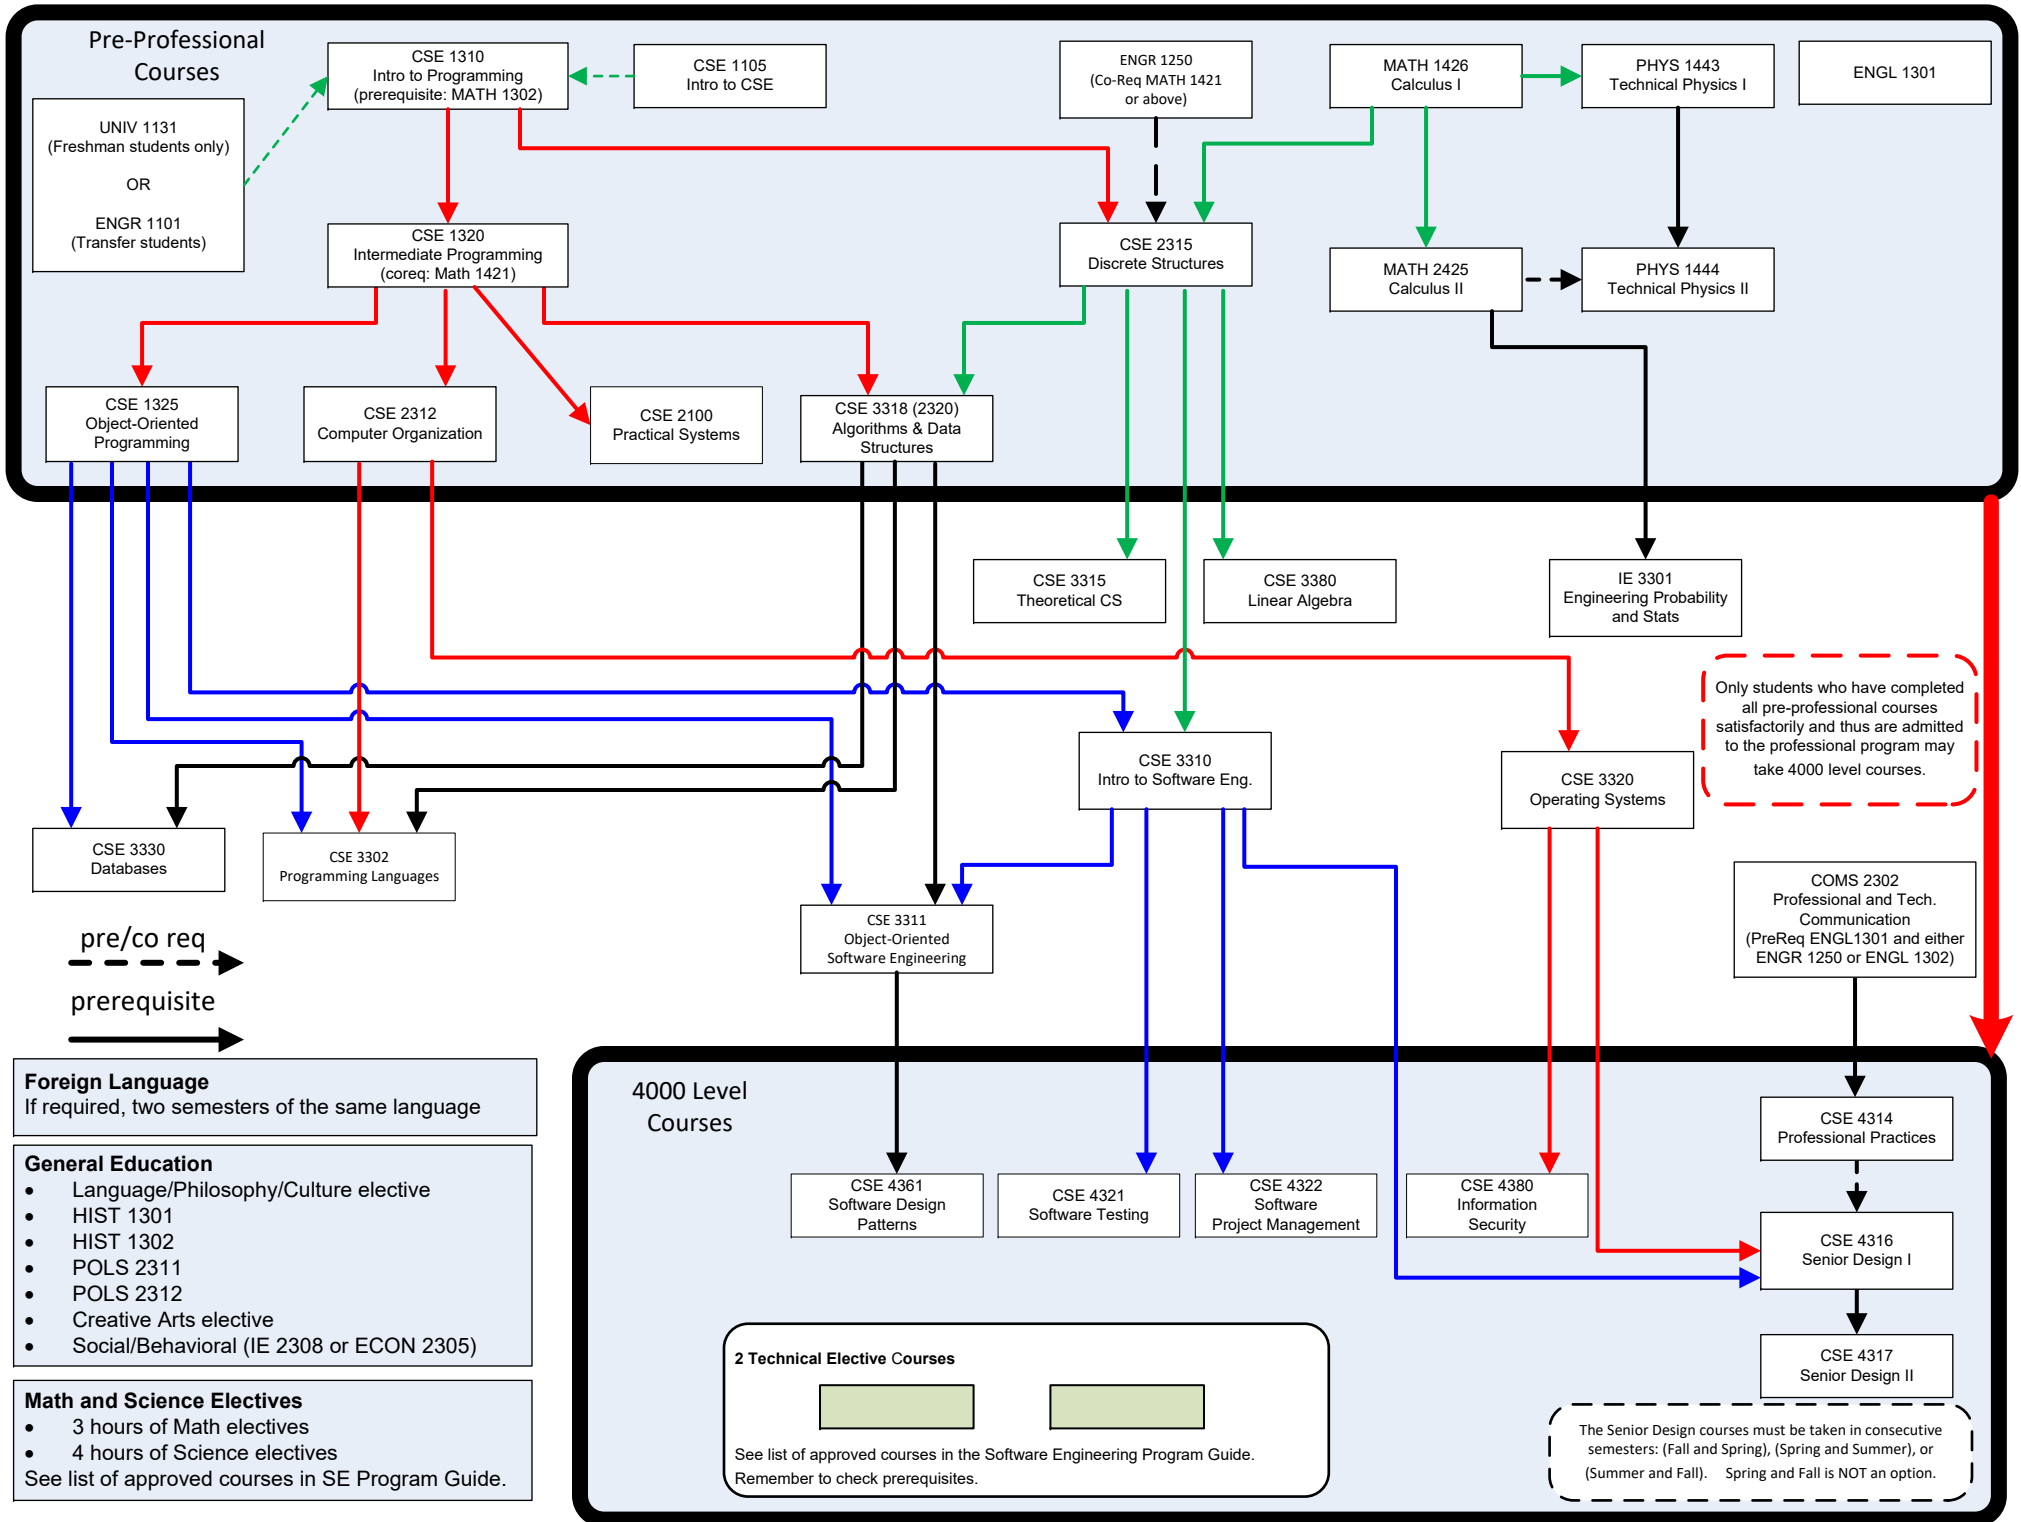

BS in Software Engineering (BSSE), 2018-2019 Catalog

SE 2018-2019 Classes

Mathematics Electives

- MATH 2326 - Calculus III
- CSE 4345 - Computational Methods

Science Electives

- BIOL 1441 – Cell and Molecular Biology
- CHEM 1441 – General Chemistry
- CHEM 1465 – Chemistry for Engineers

Technical Electives

- CSE 4303 – Computer Graphics
prereqs: CSE 3318 and CSE 3380 or MATH 3330
- CSE 4305 – Compilers
prereqs: CSE 3302 and CSE 3315
- CSE 4308 – Artificial Intelligence
prereqs: CSE 3318 and IE 3301
- CSE 4309 – Fundamentals of Machine Learning
prereqs: CSE 3318, IE 3301 or MATH 3313, and CSE 3380 or MATH 3330
- CSE 4310 - Fundamentals of Computer Vision
prereqs: CSE 3318, IE 3301 or MATH 3313, CSE 3380 or MATH 3330 (Spring only)
- CSE 4323 – Quantitative Computer Architecture
prereqs: CSE 3320
- CSE 4331 – Database Implementation and Theory
prereqs: CSE 3330
- CSE 4334 – Datamining
prereqs: IE 3301 or MATH 3313 and coreq: CSE 3330
- CSE 4340 – Fundamentals of Wireless Networks
prereqs: CSE 4344 or CSE 4352
- CSE 4344 – Computer Network Organization
prereqs: CSE 3320
- CSE 4345 – Computational Methods
prereqs: CSE 3318, IE 3301 or MATH 3313, and CSE 3380 or MATH 3330
- CSE 4351 – Parallel Processing
prereqs: CSE 3320
- CSE 4360 - Autonomous Robot Design and Programming
prereqs: CSE 3318, CSE 3320, and CSE 3380 or MATH 3330 (Fall only)

- CSE 4378 – Intro to Unmanned Vehicles
prereqs: Department consent (Fall only)
- CSE 4381 – Information Security 2
prereqs: CSE 3320 and coreq CSE 4344
- CSE 4382 – Secure Programming
prereqs: CSE 3320
- CSE 3313 – Signal Processing
prereqs: CSE 3318 and CSE 3380 or MATH 3330
- IE 3315 – Operations Research I
prereqs: coreq MATH 2326