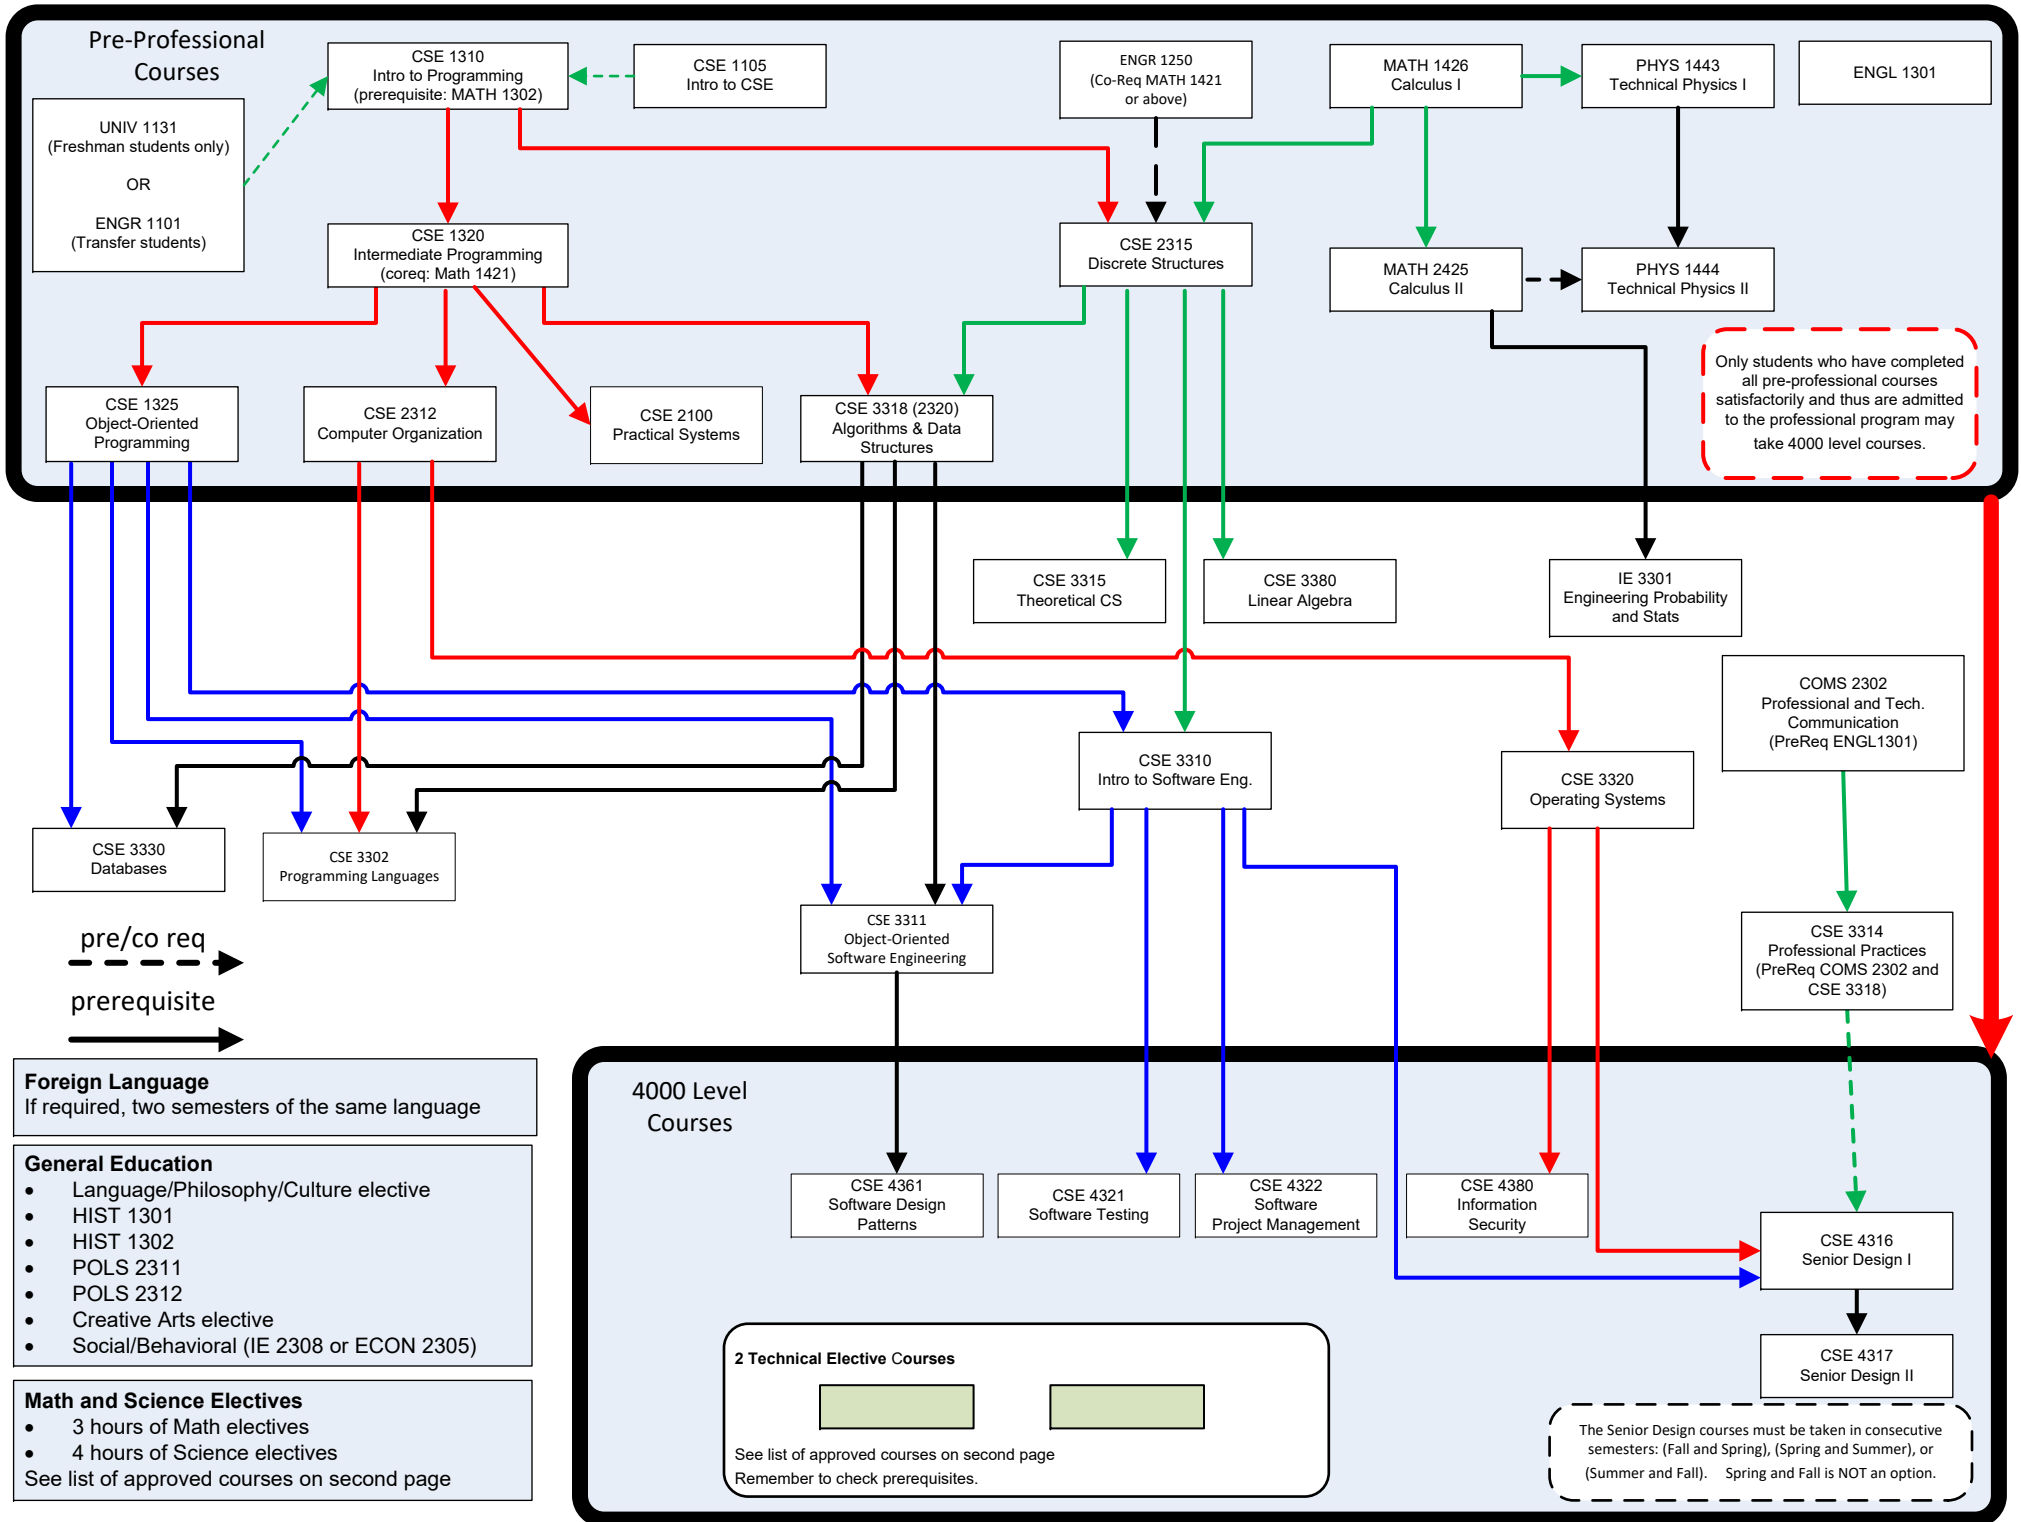

# BS in Software Engineering (BSSE), 2018-2019 Catalog

## SE 2018-2019 Classes

### Science Electives

- BIOL 1441 – Cell and Molecular Biology (Fall, Spring, & Summer)
- CHEM 1441 – General Chemistry (Fall, Spring, & Summer)
- CHEM 1465 – Chemistry for Engineers (Fall, Spring, & Summer)
- PHYS 3313 & PHYS 3183 – Intro to Modern Physics (Fall & Spring)

### Language, Philosophy & Culture Electives

- ANTHROPOLOGY (ANTH) 2322
- ARABIC (ARAB) 2310, 2314
- ARCHITECTURE (ARCH) 2300
- ART & ART HISTORY (ART) 1317
- American Sign Lang. (ASL) 2314
- CHINESE (CHIN) 2310, 2314
- CLASSICS (CLAS) 1300
- ENGLISH (ENGL) 2303, 2309, 2319, 2329
- FRENCH (FREN) 2310, 2314
- GERMAN (GERM) 2310, 2314
- GLOBAL (GLOBAL) 2301
- GREEK (GREK) 2314
- HISTORY (HIST) 2377
- INTERDISCIPLINARY STUDIES (INTS) 1310
- KOREAN (KORE) 2310, 2314
- LATIN (LATN) 2314
- LINGUISTICS (LING) 2371
- MEXICAN AMERICAN STUDIES (MAS) 2300
- PHILOSOPHY (PHIL) 1304, 2300, 2314
- RUSSIAN (RUSS) 2310, 2314
- SOCIOLOGY (SOCL) 1310
- SPANISH (SPAN) 2310, 2314, 2315
- WOMEN'S & GENDER STUDIES (WOMS) 2310