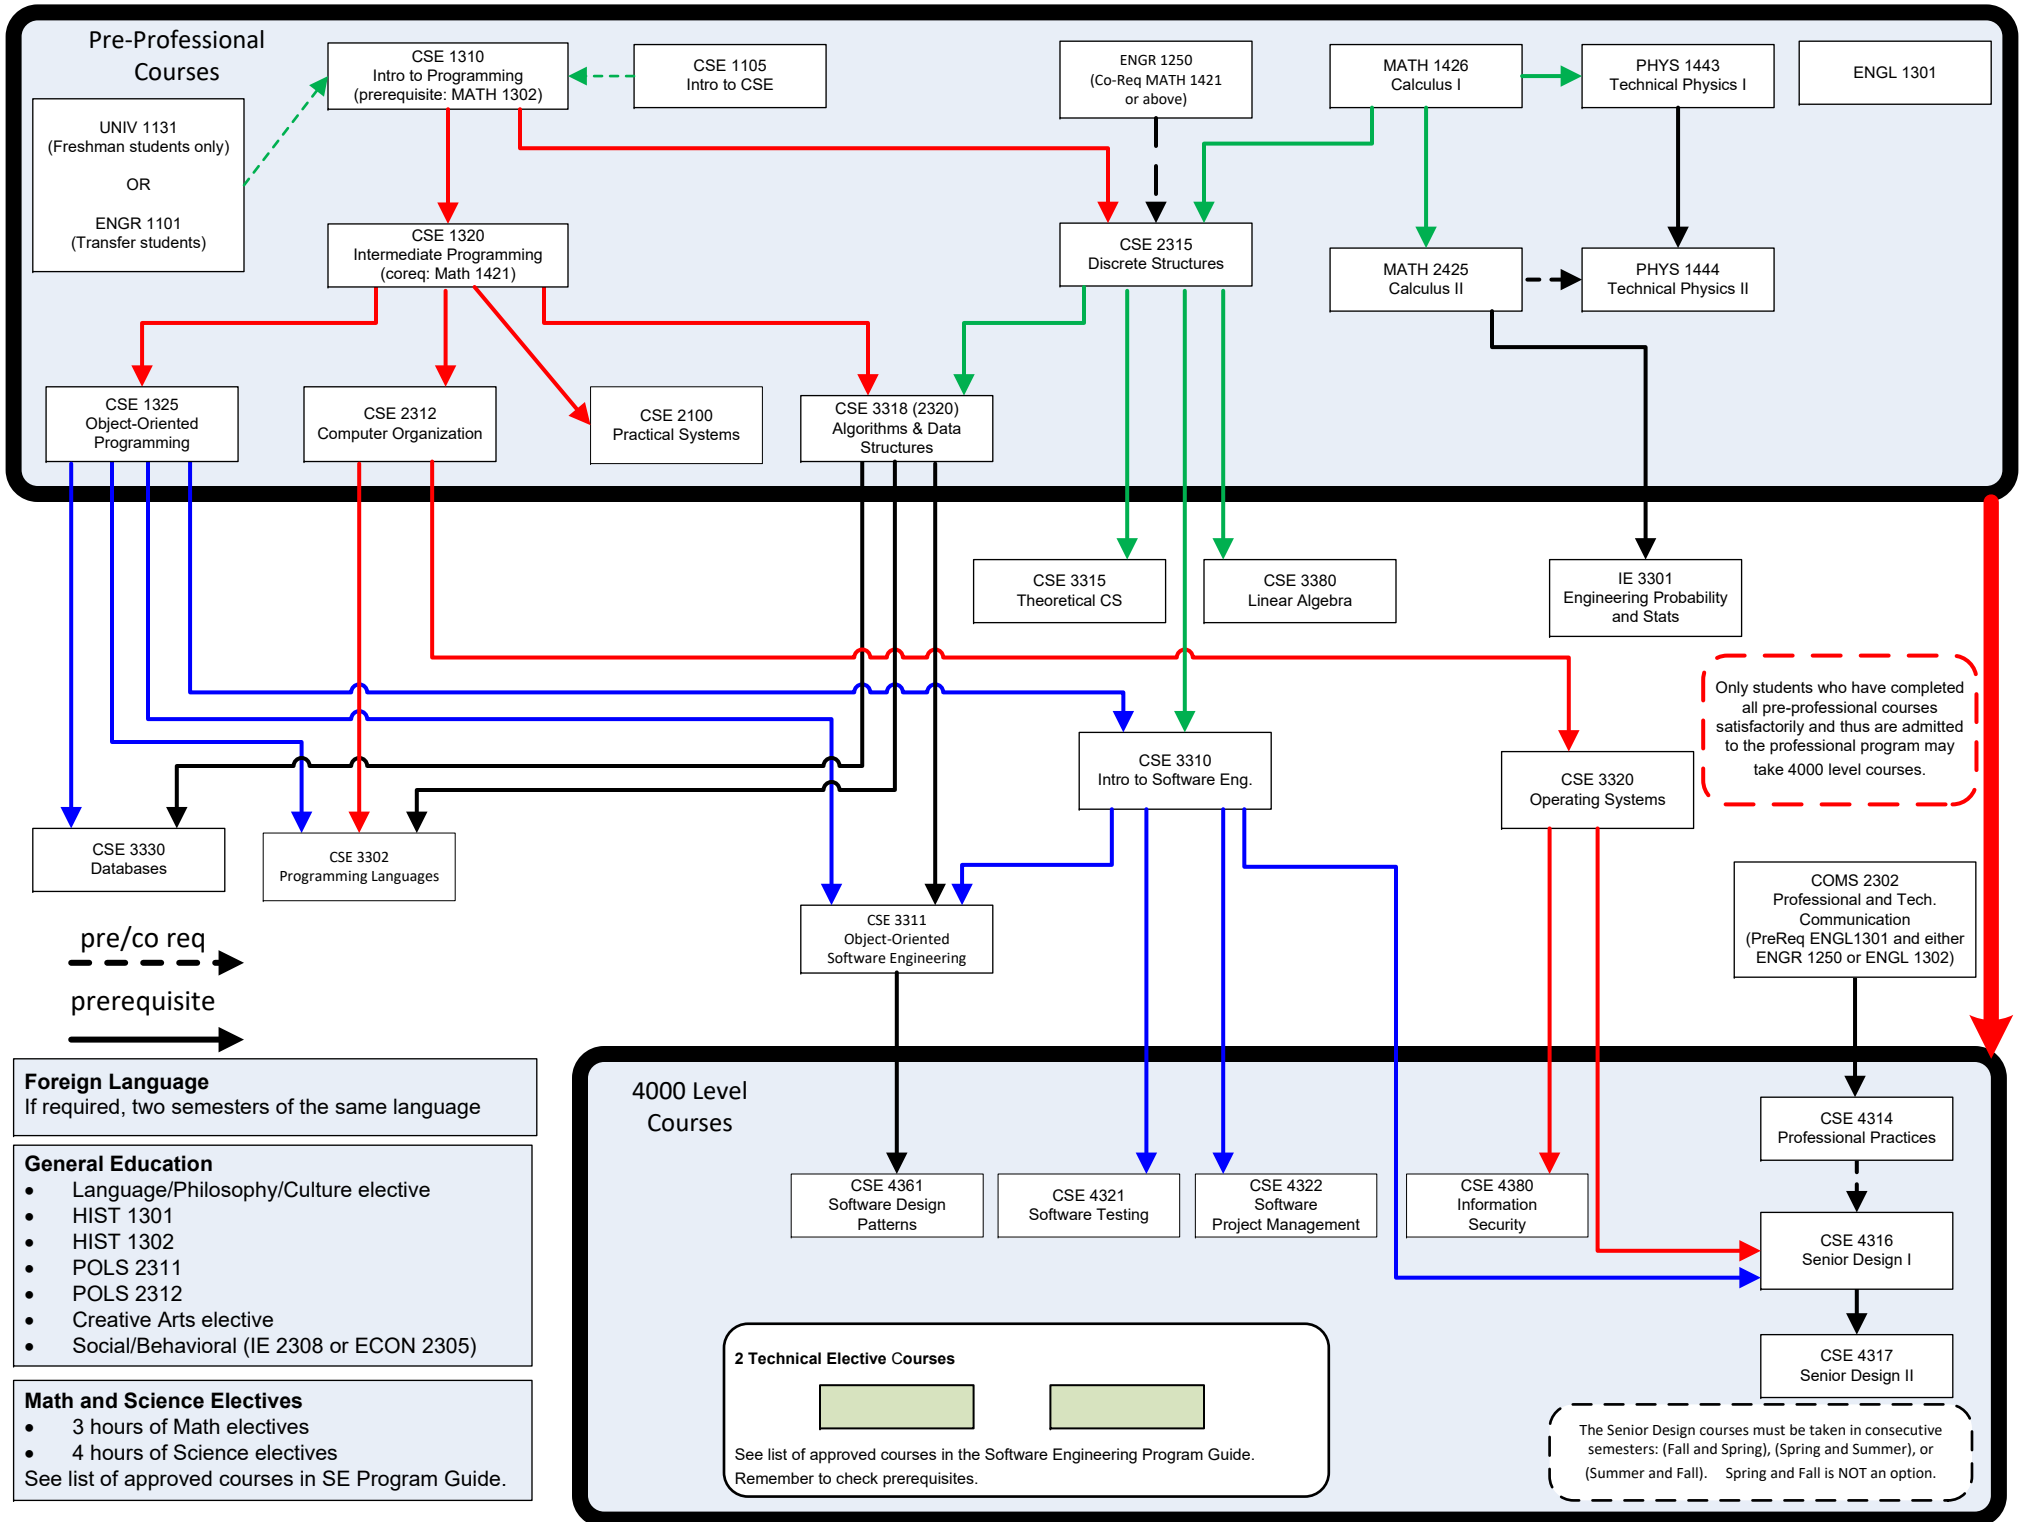

# BS in Software Engineering (BSSE), 2019-2020 Catalog

## SE 2019-2020 Classes

### Science Electives

- BIOL 1441 – Cell and Molecular Biology
- CHEM 1441 – General Chemistry
- CHEM 1465 – Chemistry for Engineers

### Language, Philosophy & Culture

- ANTHROPOLOGY (ANTH) 2322
- ARABIC (ARAB) 2310, 2314
- ARCHITECTURE (ARCH) 2300
- ART & ART HISTORY (ART) 1317
- CHINESE (CHIN) 2310, 2314
- CLASSICS (CLAS) 1300
- ENGLISH (ENGL) 2303, 2309, 2319, 2329
- FRENCH (FREN) 2310, 2314
- GERMAN (GERM) 2310, 2314
- GLOBAL (GLOBAL) 2301
- GREEK (GREK) 2314
- HISTORY (HIST) 2377
- INTERDISCIPLINARY STUDIES (INTS) 1310
- KOREAN (KORE) 2310, 2314
- LATIN (LATN) 2314
- LINGUISTICS (LING) 2371
- MEXICAN AMERICAN STUDIES (MAS) 2300
- PHILOSOPHY (PHIL) 1304, 2300
- PORTUGUESE (PORT) 2314
- RUSSIAN (RUSS) 2310, 2314
- SOCIOLOGY (SOCI) 1310
- SPANISH (SPAN) 2310, 2314