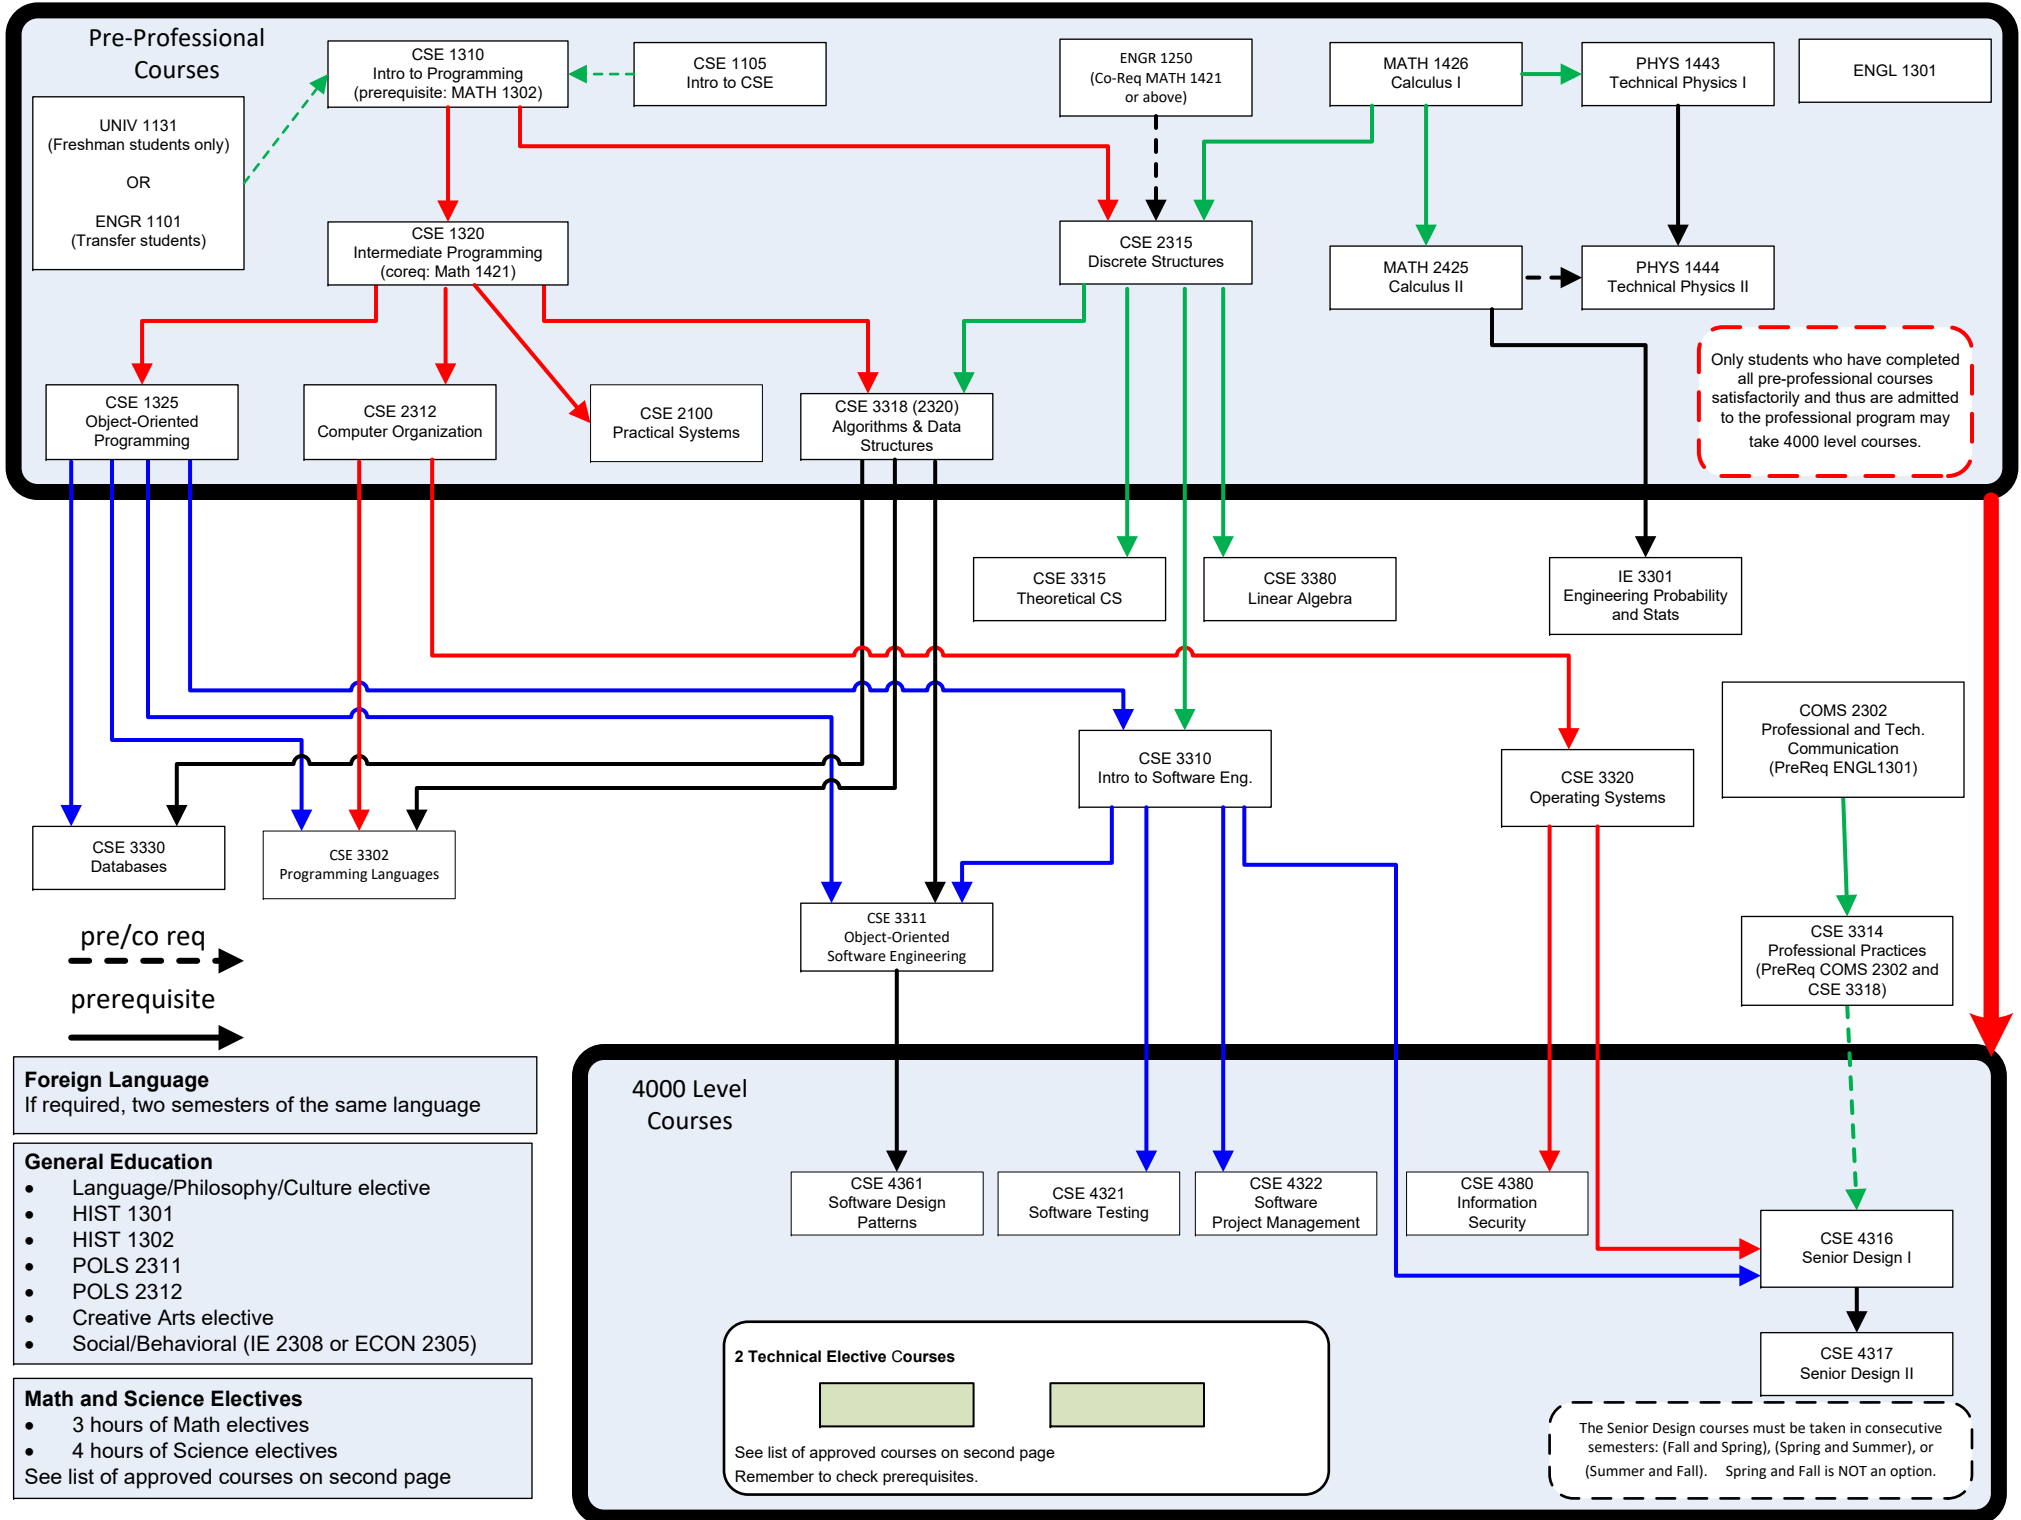

BS in Software Engineering (BSSE), 2019-2020 Catalog