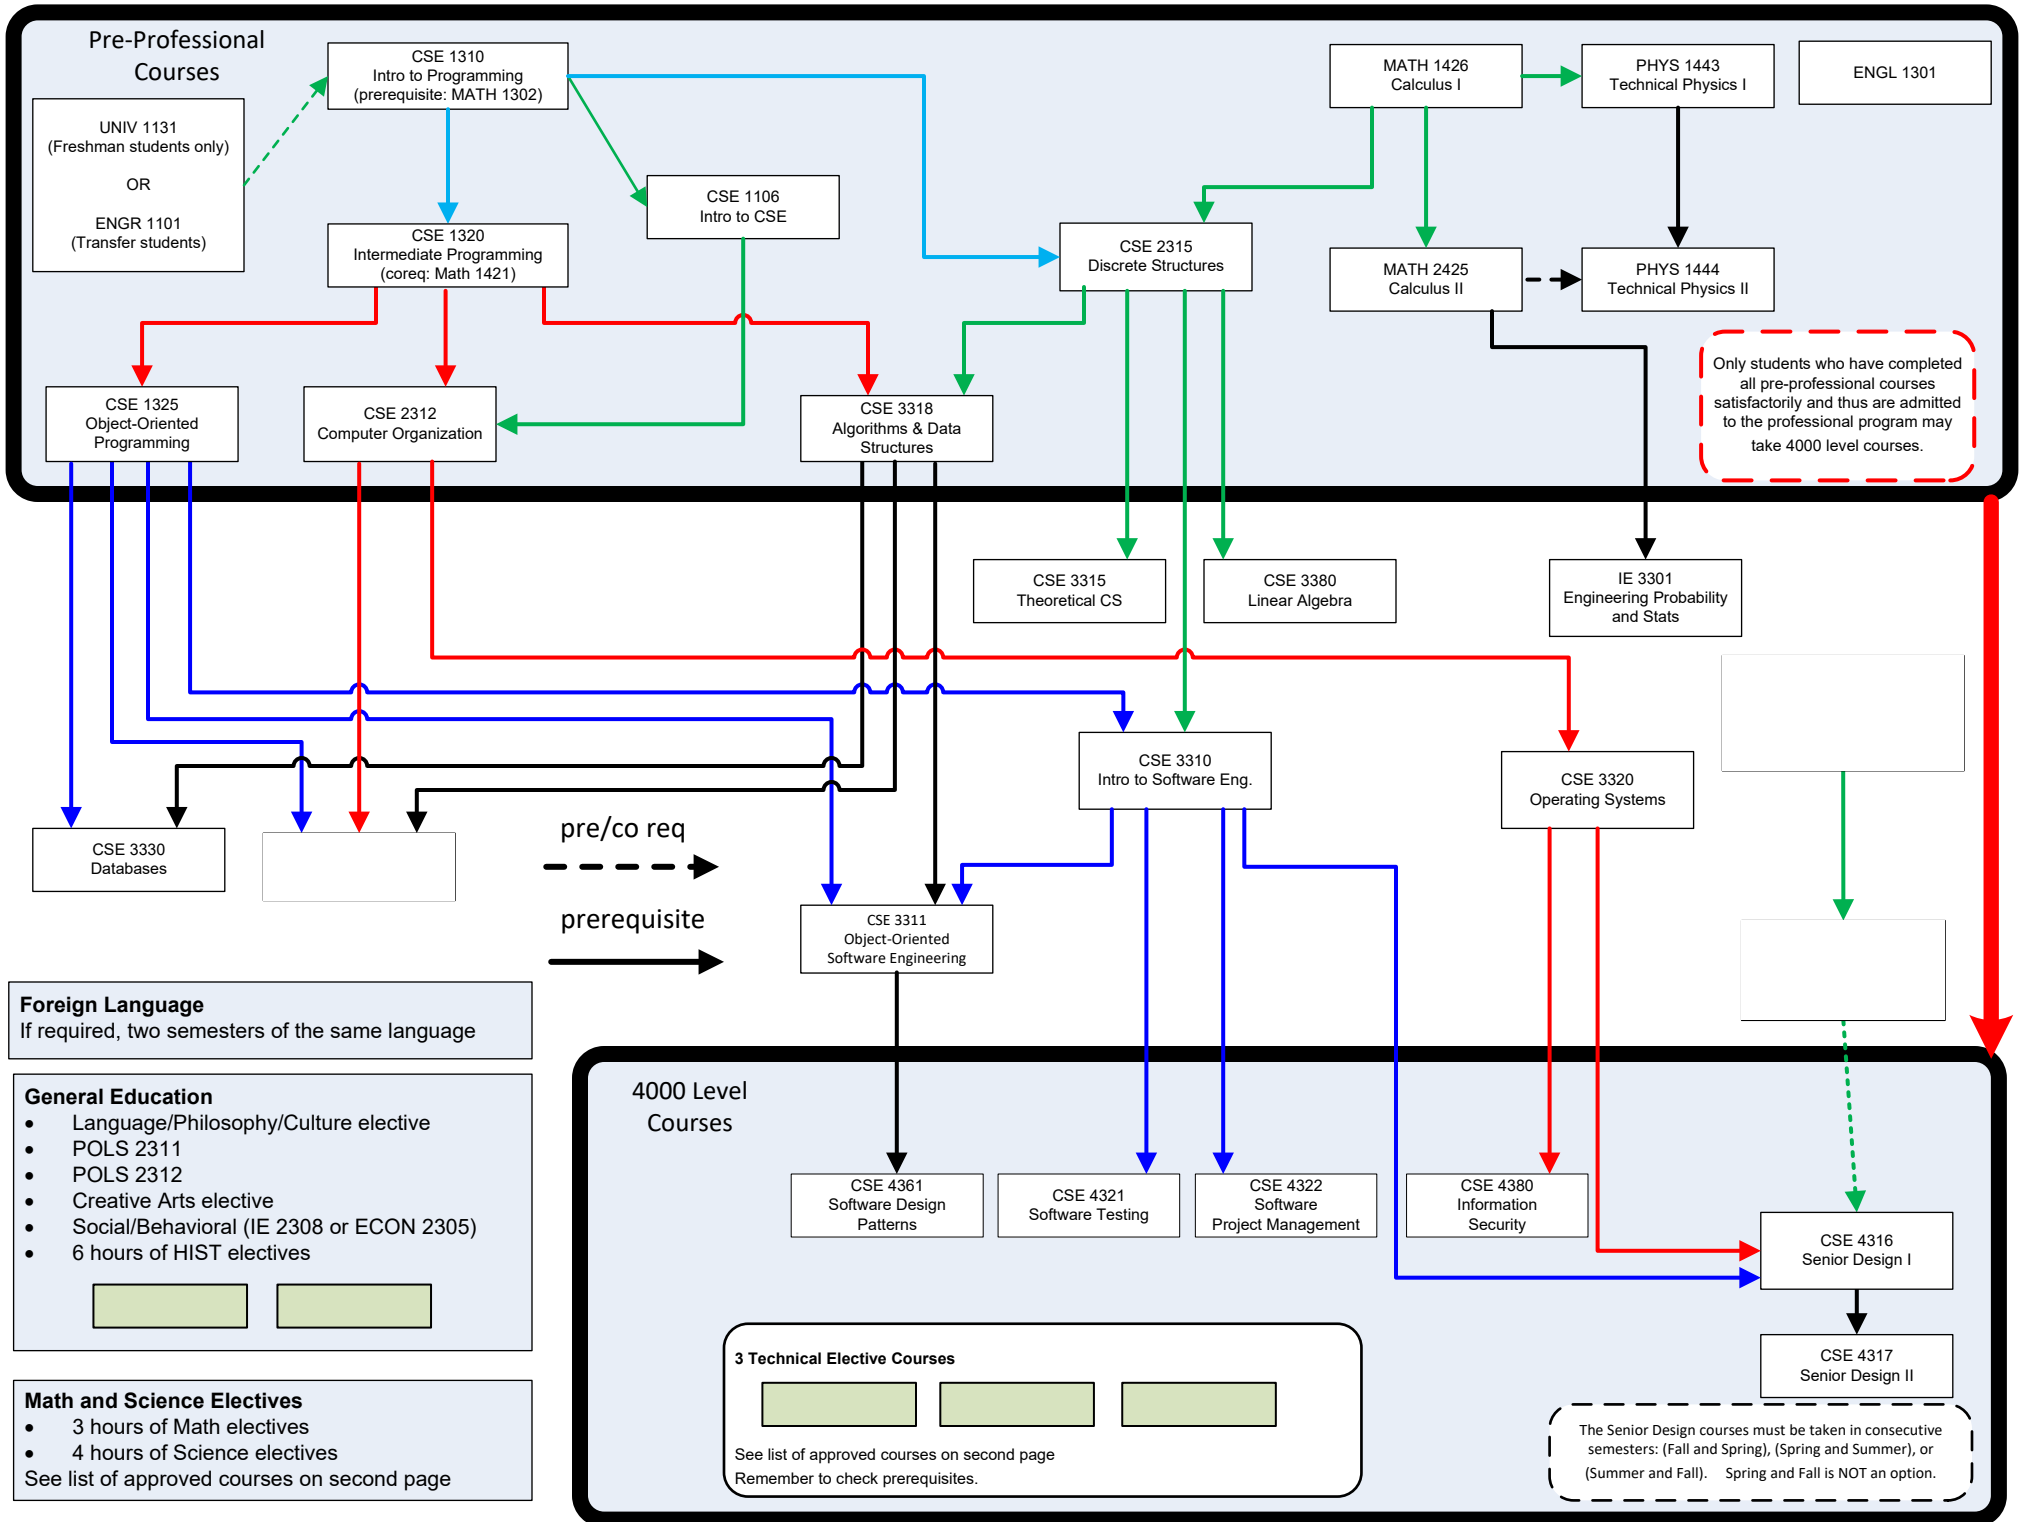

BS in Software Engineering (BSSE), 2021-2022 Catalog

Student Name: _____

UTA ID#: _____

In the tables below "T" is used to indicate transfer credits.

General Education/Core Curriculum

T	Course	Hours Earned	Hours
	US History*		3
	US History*		3
	POLS 2311		3
	POLS 2312		3
	ECON 2305 or IE 2308		3
	Creative Arts*		3
	Language, Philosophy, and Culture*		3
	ENGL 1301		3
	COMS 2302		3
	TOTAL General Education/Core		27

Mathematics

T	Course	Hours Earned	Hours
	MATH 1426 Calculus I		4
	MATH 2425 Calculus II		4
	IE 3301 or MATH 3313 Engr. Probability		3
	CSE 3380 or MATH 3330 Linear Algebra		3
	Math Elective **		3
	TOTAL Mathematics		17

Science

T	Course	Hours Earned	Hours
	PHYS 1443 Technical Physics 1		4
	PHYS 1444 Technical Physics 2		4
	Science Elective **		4
	TOTAL Science		12

Foreign Language

___ Earned in High School

___ Earned College, or

Engineering Success

T	Course	Hours Earned	Hours
	ENGR 1101 or UNIV 1131		1
	TOTAL Engineering Success		1

Major: Software Engineering

T	Course	Hours Earned	Hours
	CSE 1106 Introduction to CSE		1
	CSE 1310 Introduction to Programming		3
	CSE 1320 Intermediate Programming		3
	CSE 1325 Object-Oriented Programming		3
	CSE 2312 Computer Organization		3
	CSE 2315 Discrete Structures		3
	CSE 3318 Algorithms & Data Structures		3
	CSE 3302 Programming Languages		3
	CSE 3310 Intro to Software Engineering		3
	CSE 3311 Object-Oriented Software Engr.		3
	CSE 3314 Professional Practices		3
	CSE 3315 Theoretical Concepts		3
	CSE 3320 Operating Systems		3
	CSE 3330 Database Systems		3
	CSE 4316 Senior Design I		3
	CSE 4317 Senior Design II		3
	CSE 4321 Software Testing		3
	CSE 4322 Software Project Management		3
	CSE 4361 Software Design Patterns		3
	CSE 4380 Information Security		3
	Technical Elective**		3
	Technical Elective**		3
	Technical Elective**		3
	TOTAL Computer Science		67