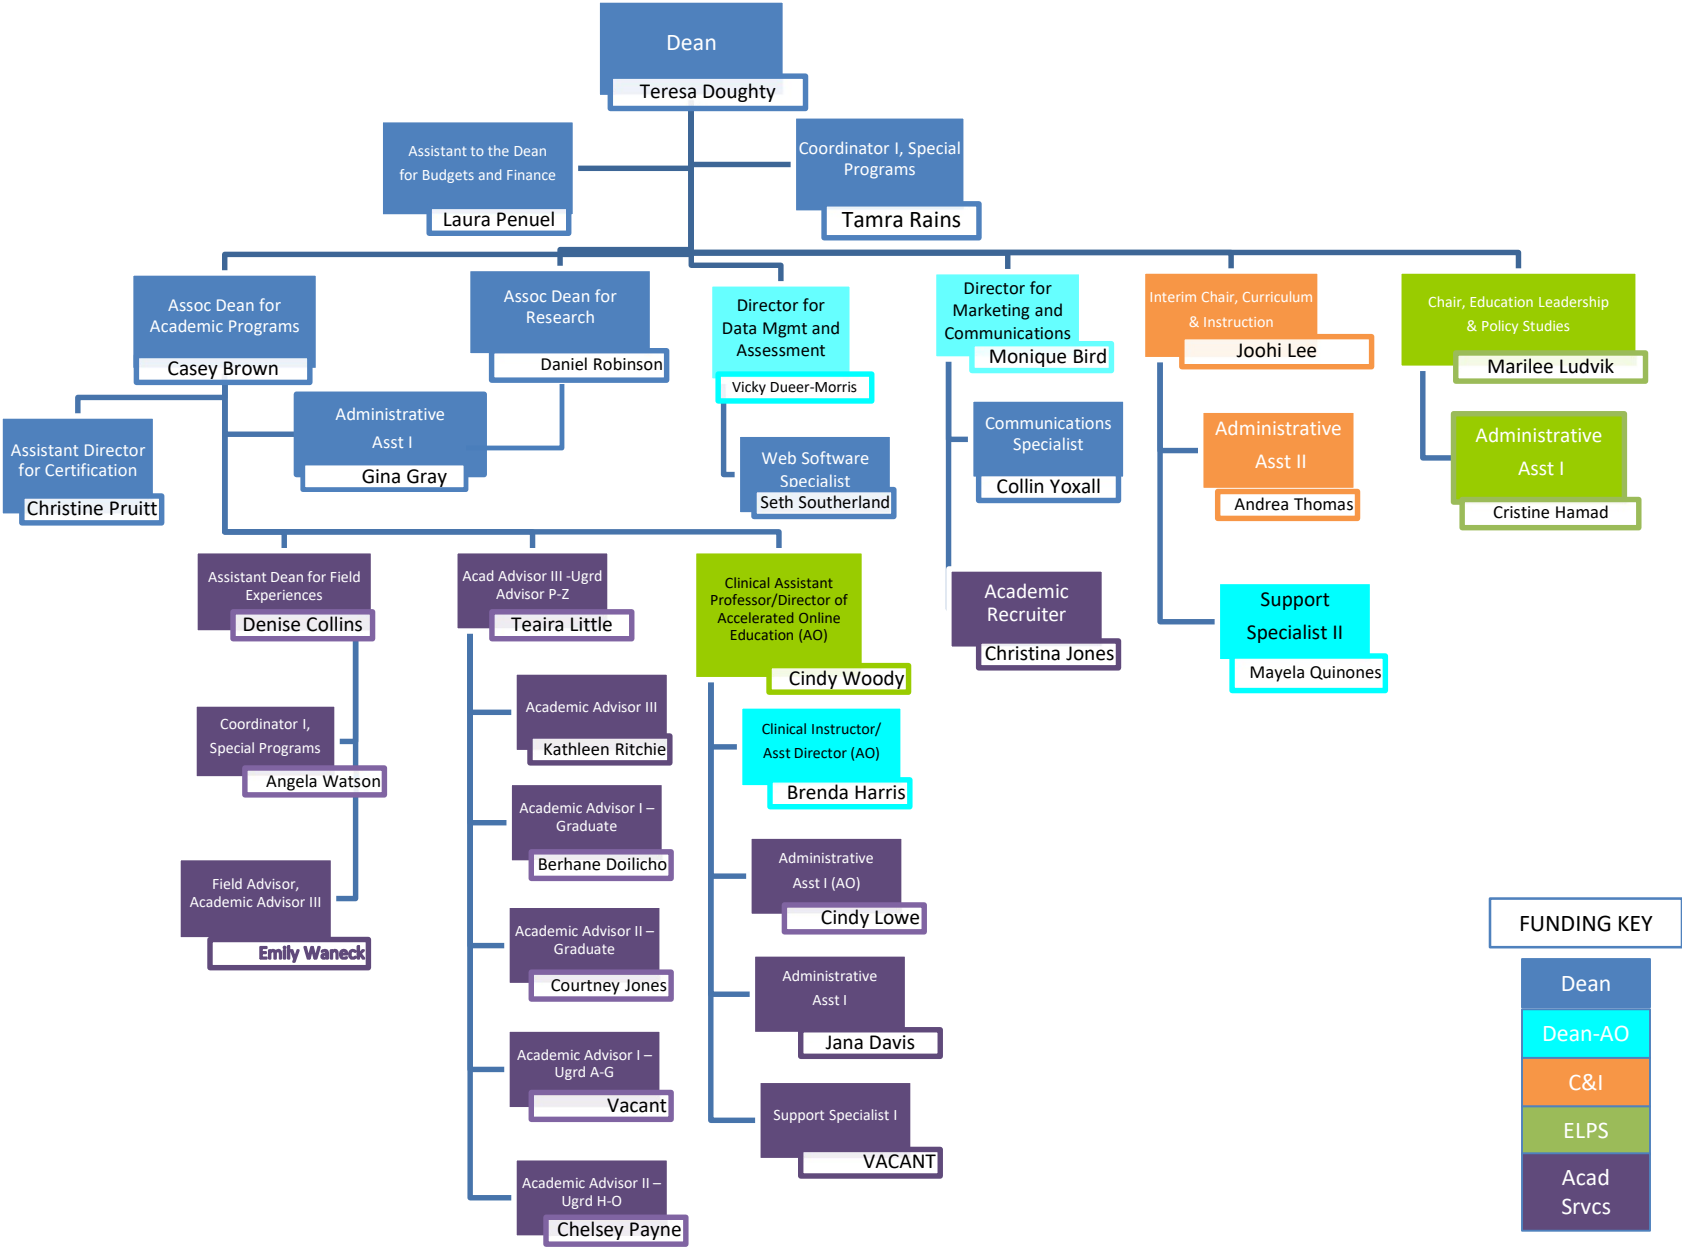

College of Education Organizational Chart 2020-2021

FUNDING KEY

- Dean
- Dean-AO
- C&I
- ELPS
- Acad Srvcs