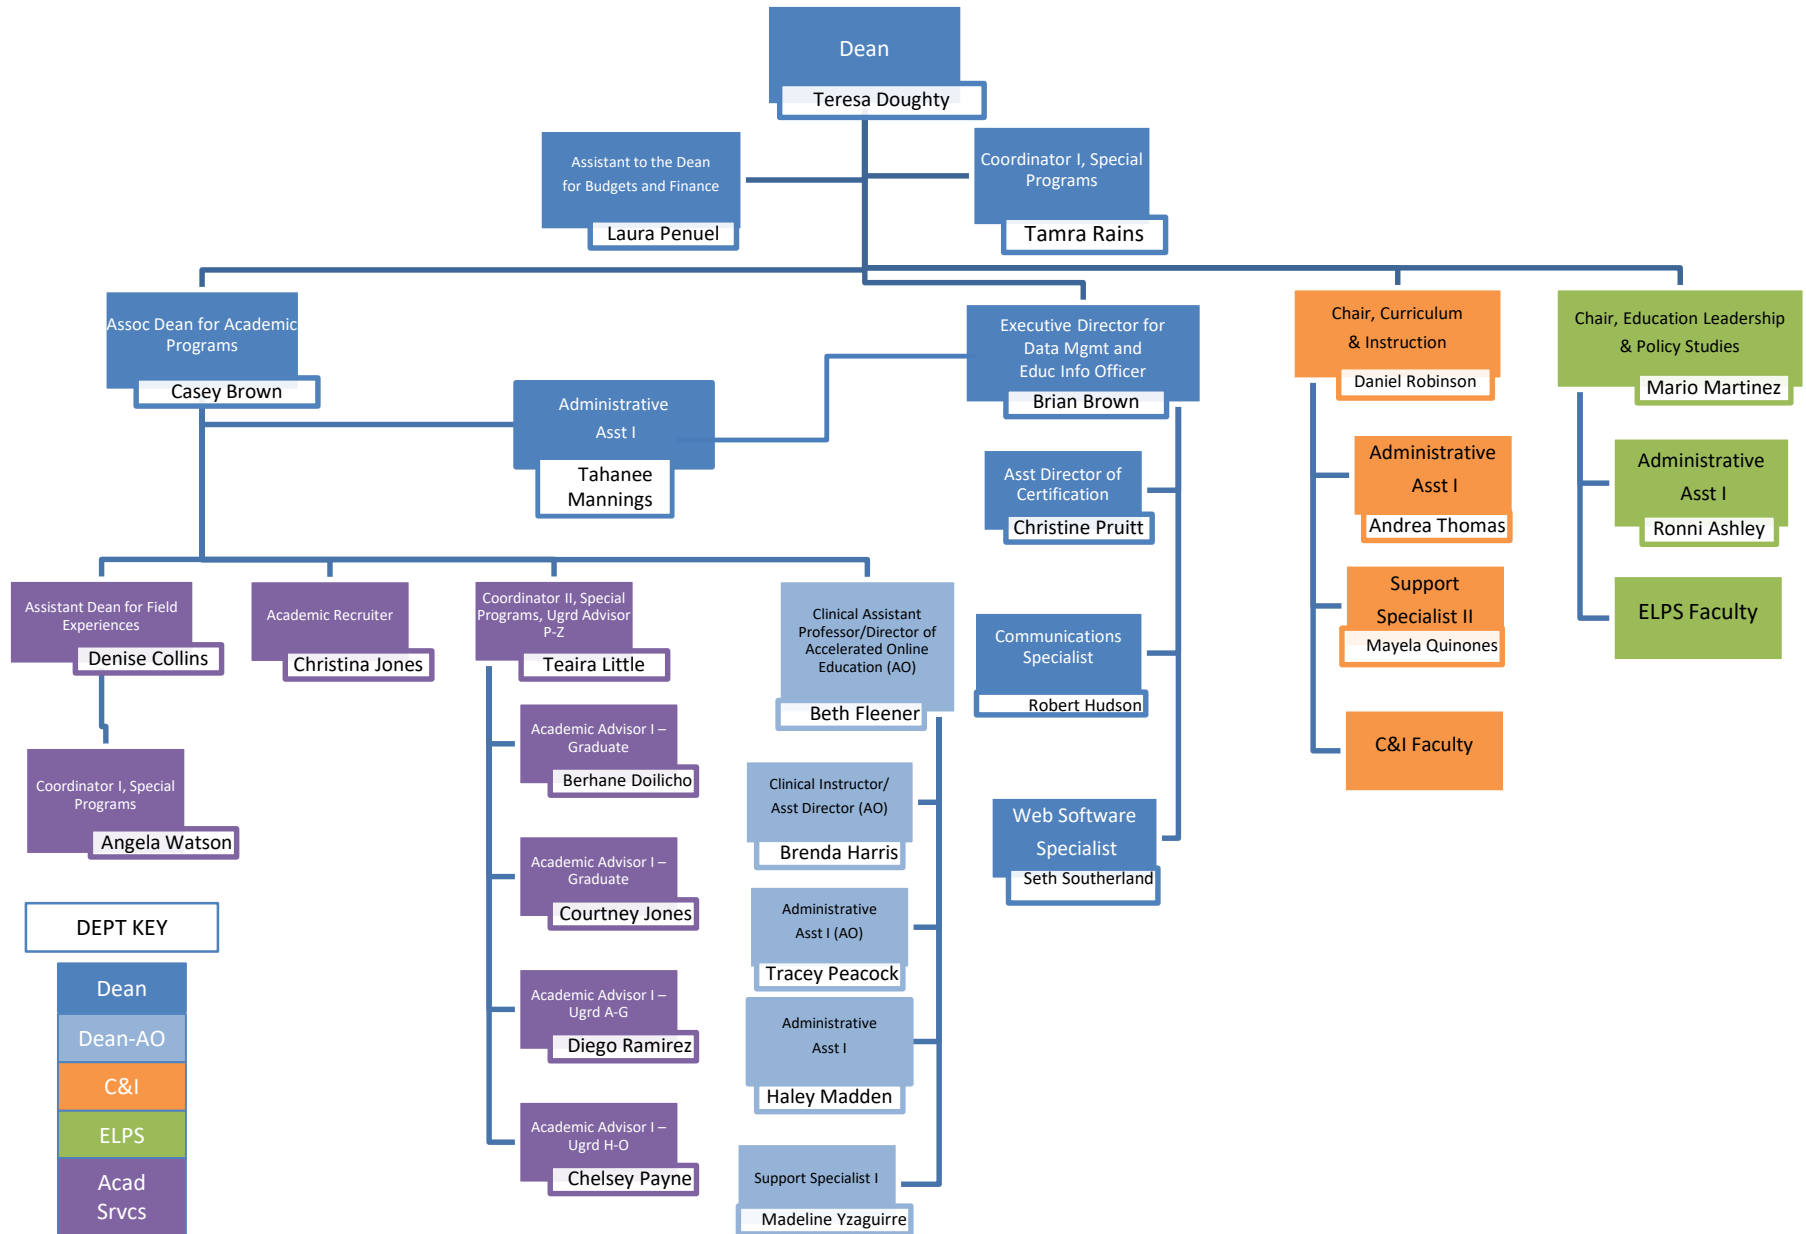

College of Education Organizational Chart 2019-2020

DEPT KEY