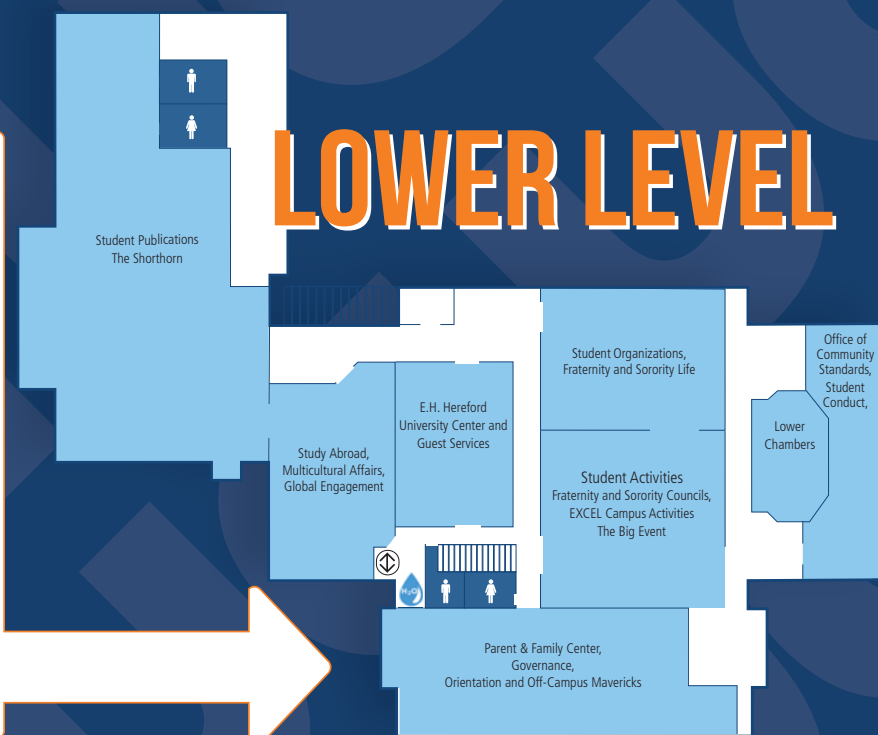

## UPPER LEVEL

- SIERRAS LOUNGE
- COMPUTER LAB
- MEETING ROOMS
- STUDENT GOVERNMENT CHAMBERS

## MAIN LEVEL

- CAREER DEVELOPMENT CENTER
- THE LEADERSHIP CENTER
- VICE PRESIDENT FOR STUDENT AFFAIRS
- UNIVERSITY HOUSING
- DINING SERVICES
- MAV EXPRESS
- THE MAILBOXES
- PLAZA FOOD COURT
- CAMPUS INFO CENTER (CIC)
- CONNECTION CAFÉ
- THE MARKET
- STARBUCKS
- THE UC ART GALLERY

## KEY

- ELEVATOR
- STAIRCASE
- ATM
- RESTROOMS
- FOOD & DINING AREA
- DEPARTMENT & SERVICE
- LOUNGE & RECREATION
- MEETING AREAS
- WATER FOUNTAINS

## LOWER LEVEL

- UNIVERSITY CENTER OPERATIONS
- GUEST SERVICES
- SUMMER CAMPS
- STUDENT ACTIVITIES
- STUDENT ORGANIZATIONS
- FRATERNITY & SORORITY LIFE
- GLOBAL ENGAGEMENT
- STUDY ABROAD EXTENSION
- STUDENT GOVERNANCE
- MULTICULTURAL AFFAIRS
- STUDENT PUBLICATIONS
- PARENT & FAMILY CENTER
- CONFERENCE SERVICES
- ORIENTATION AND OFF-CAMPUS MAVERICKS