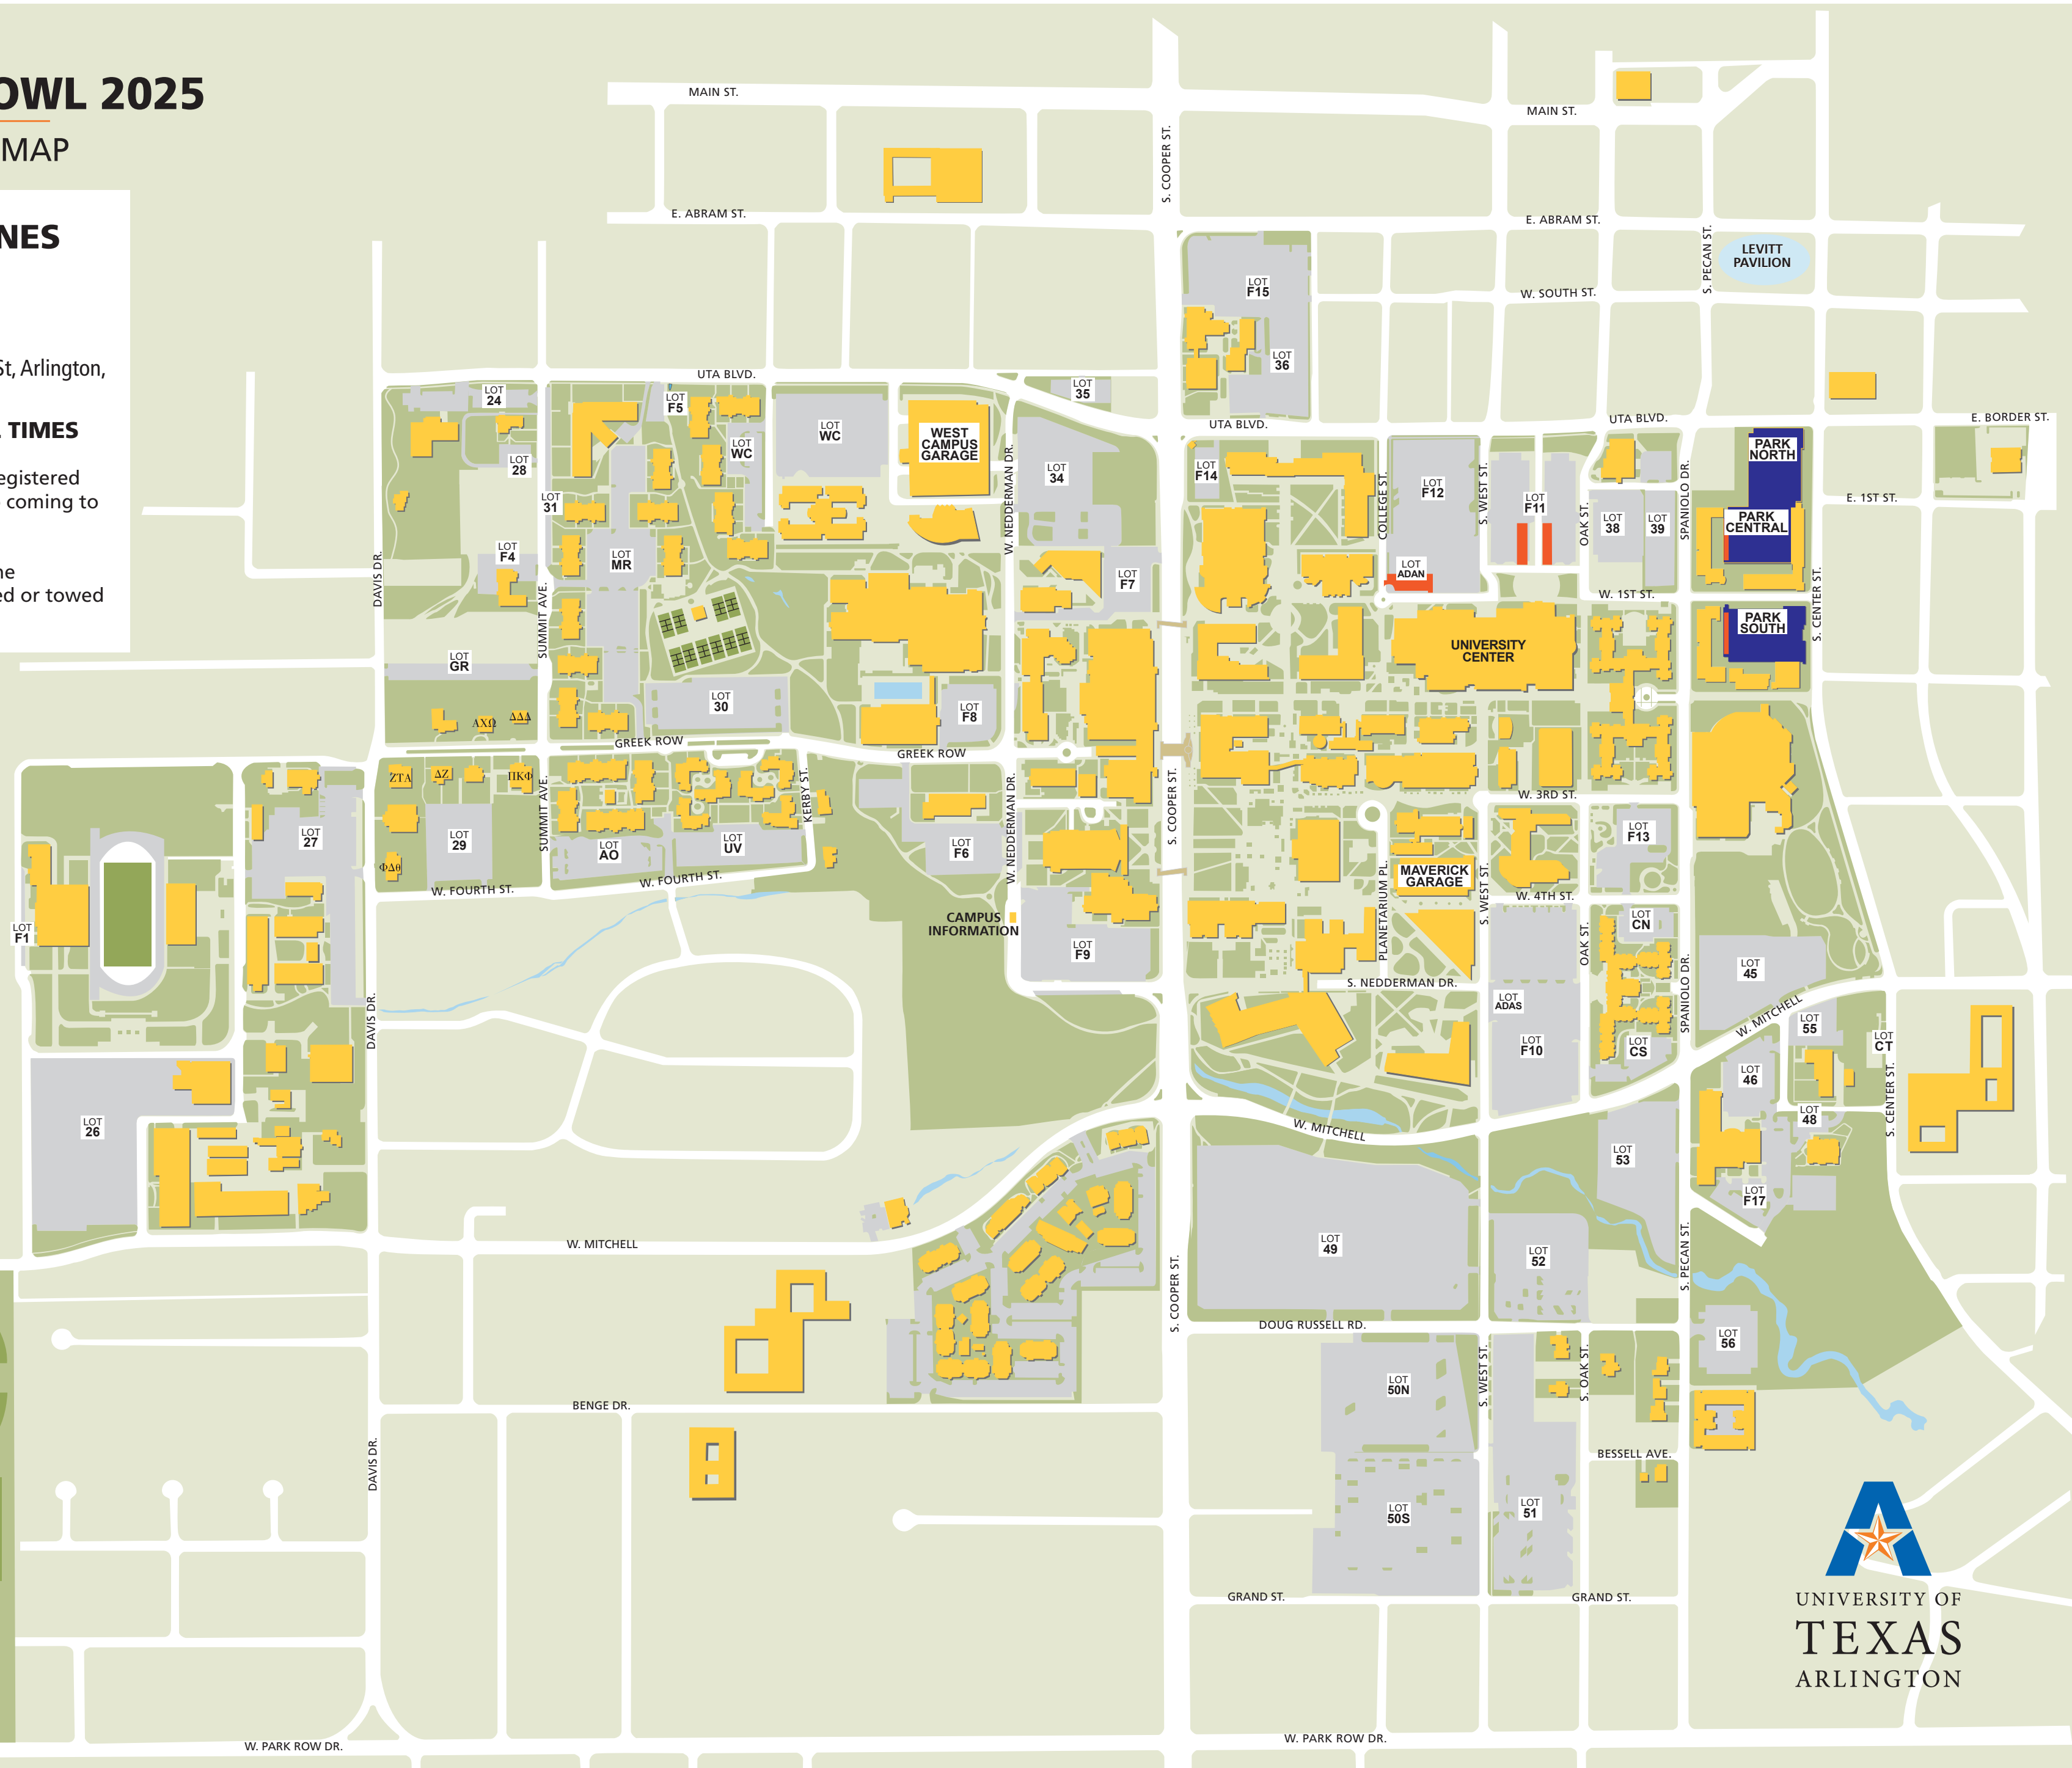

UTA CALCULUS BOWL 2025

EVENT PARKING MAP

PARKING ZONES

-  General Parking
-  ADA Accessible

Lot Address: 550 S Center St, Arlington, TX 76010

Permits required AT ALL TIMES

Please make sure you have registered your vehicle to park, prior to coming to campus.

Vehicles parked outside of the designated areas may be cited or towed at the owners expense.

UNIVERSITY OF
TEXAS
ARLINGTON