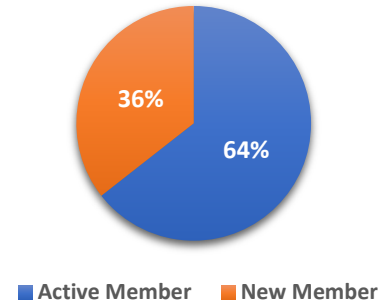

F&SL FA23: Active vs. New