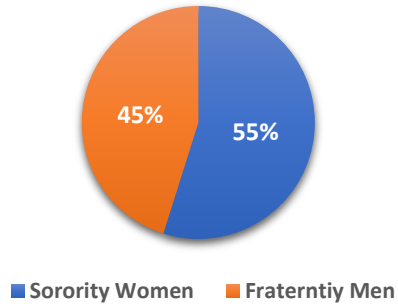

Fall 2023 F&SL Community Graphics

F&SL FA23: Fraternity v. Sorority