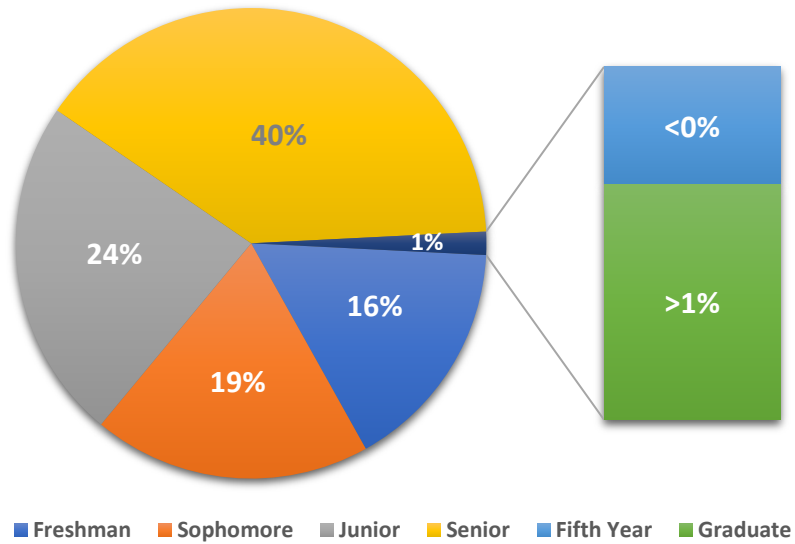

F&SL FA23: Classifications