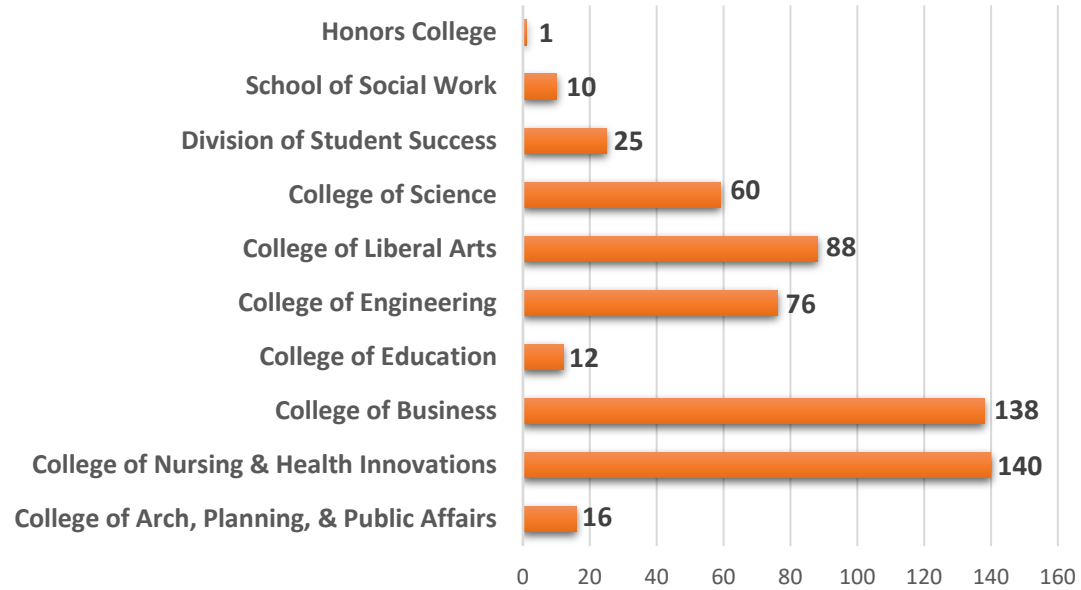

F&SL FA23: Academic Colleges & Schools