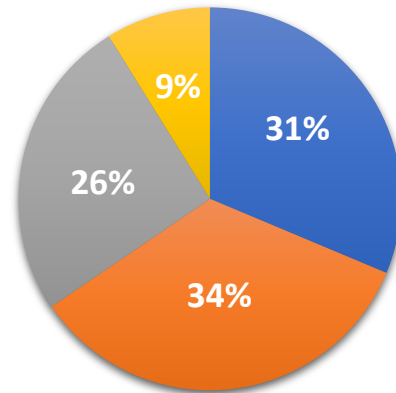

F&SL FA23: Community Size by Council

- CPH - College Panhellenic
- IFC- Interfraternity Council
- MGC - Multicultural Greek Council
- NPHC - National Pan-Hellenic Council