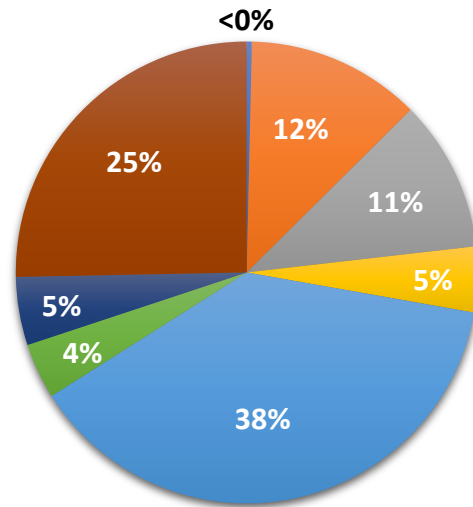

F&SL FA23: Community Demographics

- American India/ Alaska Native
- Asian
- Black/ African American
- Foreign
- Hispanic/ Latino
- Multiple Ethnicities
- Not Specified
- White