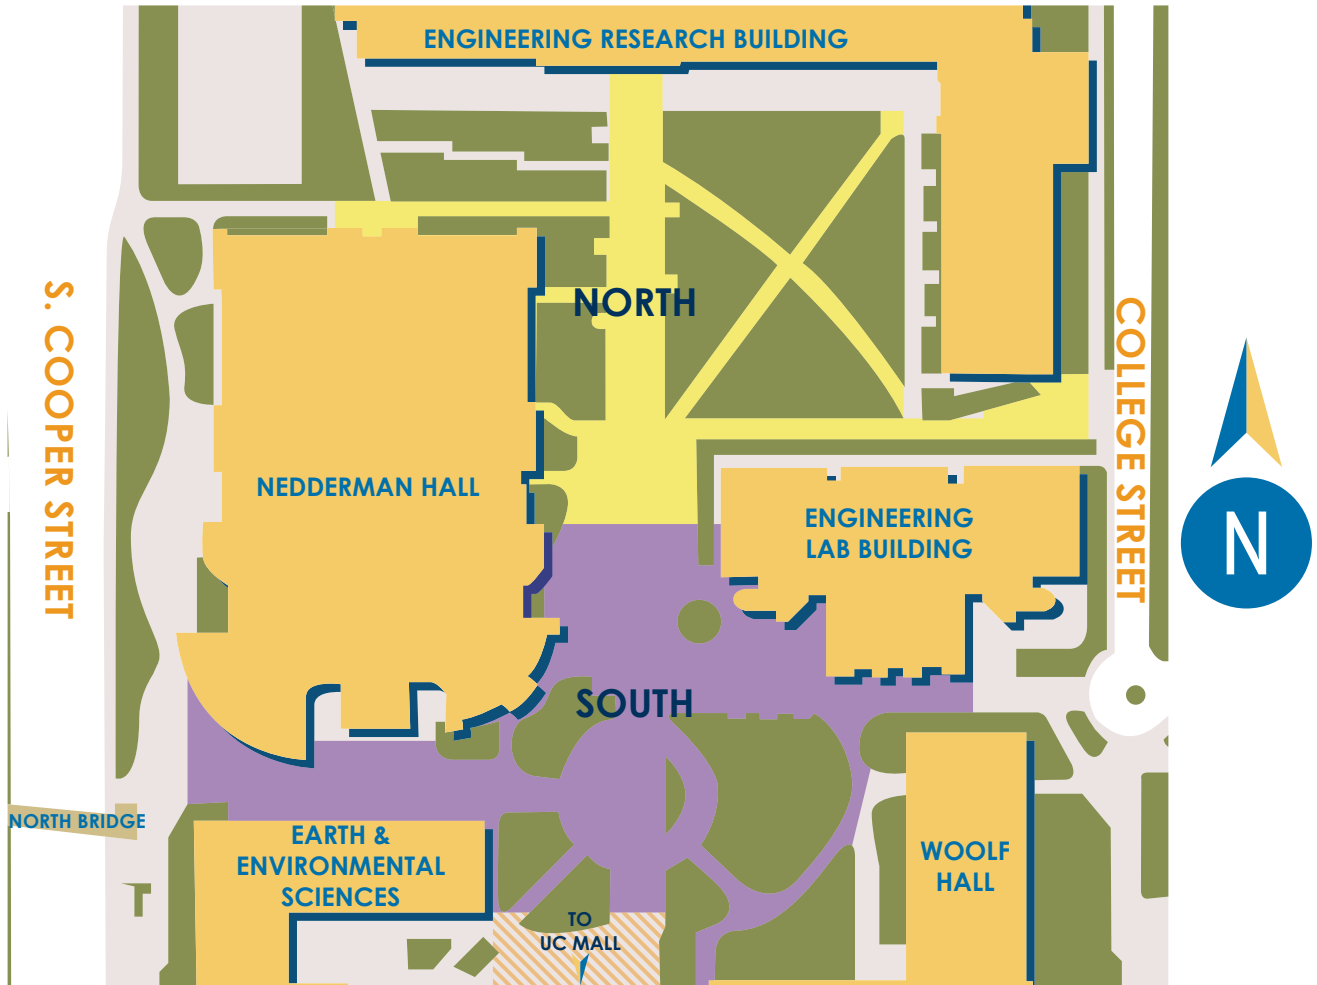

ENGINEERING QUAD AND MALL

LIMITATIONS ON SIMULTANEOUS RESERVATIONS

SCALE OF EVENT

- INFO TABLE: 2 PER ZONE
 - I HOT FOOD
 - I BAKE SALE
- SMALL ACTIVITY (10' X 10') - 2 PER ZONE
- LARGE ACTIVITY (10 X 25') - 1 PER ZONE

AMPLIFIED SOUND

- 1 PER ENTIRE MALL AREA

Student Organizations
DIVISION OF STUDENT AFFAIRS