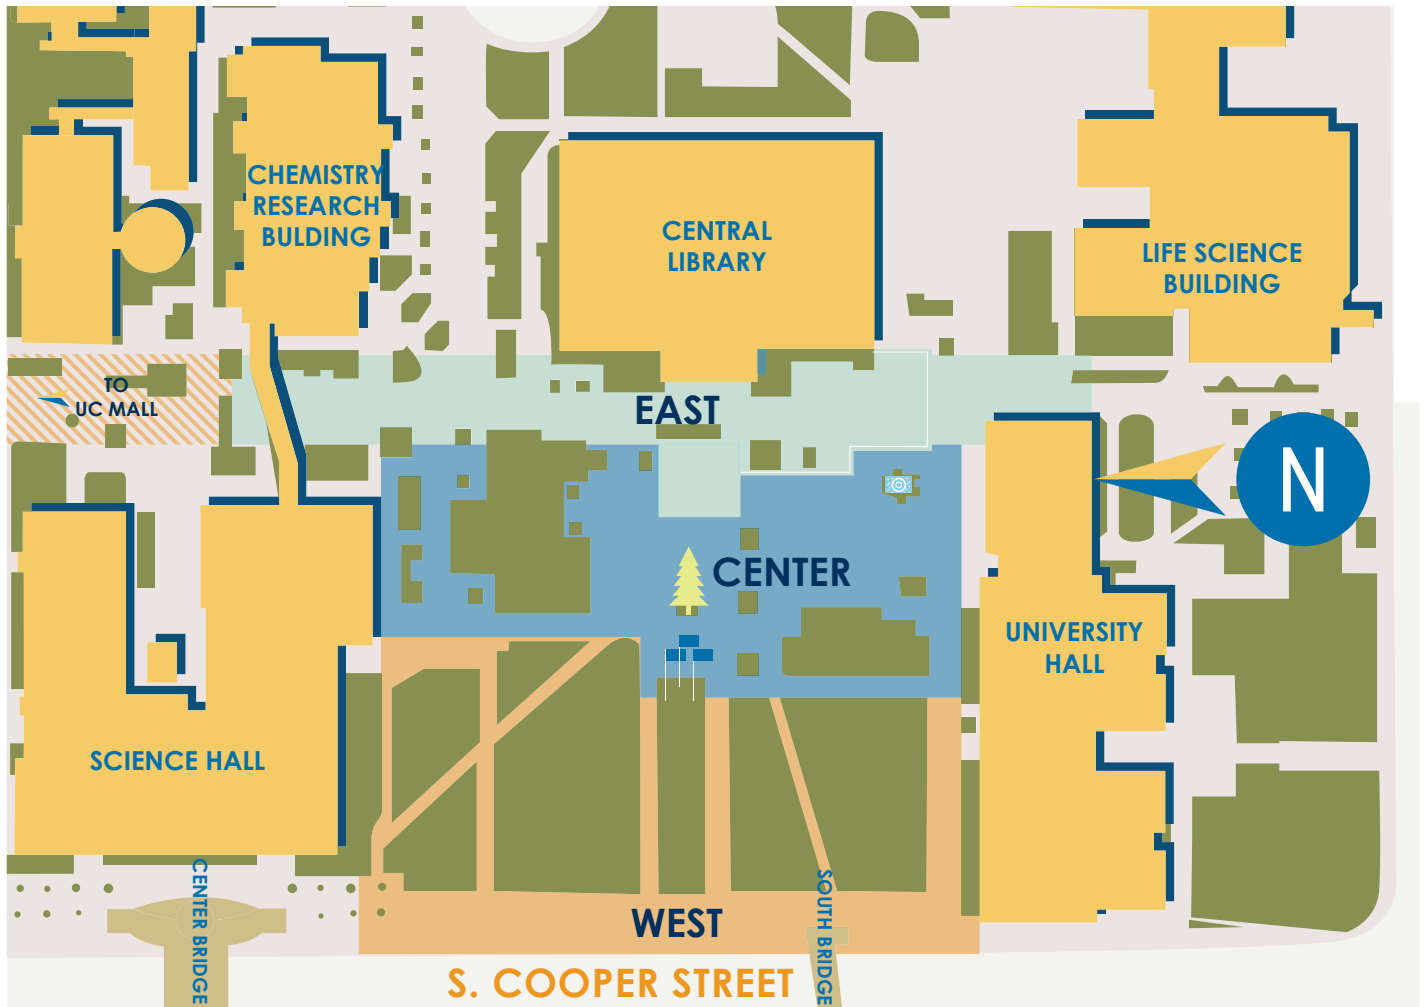

LIBRARY MALL

LIMITATIONS ON SIMULTANEOUS RESERVATIONS

SCALE OF EVENT

- INFO TABLE: 2 PER ZONE
- SMALL ACTIVITY (10' X 10') - 2 PER ZONE
- LARGE ACTIVITY (10' X 25') - 1 PER ZONE

FOOD DISTRIBUTION

- 1 HOT FOOD & 1 BAKE SALE PER ENTIRE MALL AREA

AMPLIFIED SOUND

- 1 PER ENTIRE MALL AREA

WEST ZONE

CENTER ZONE

EAST ZONE

Student Organizations
DIVISION OF STUDENT AFFAIRS