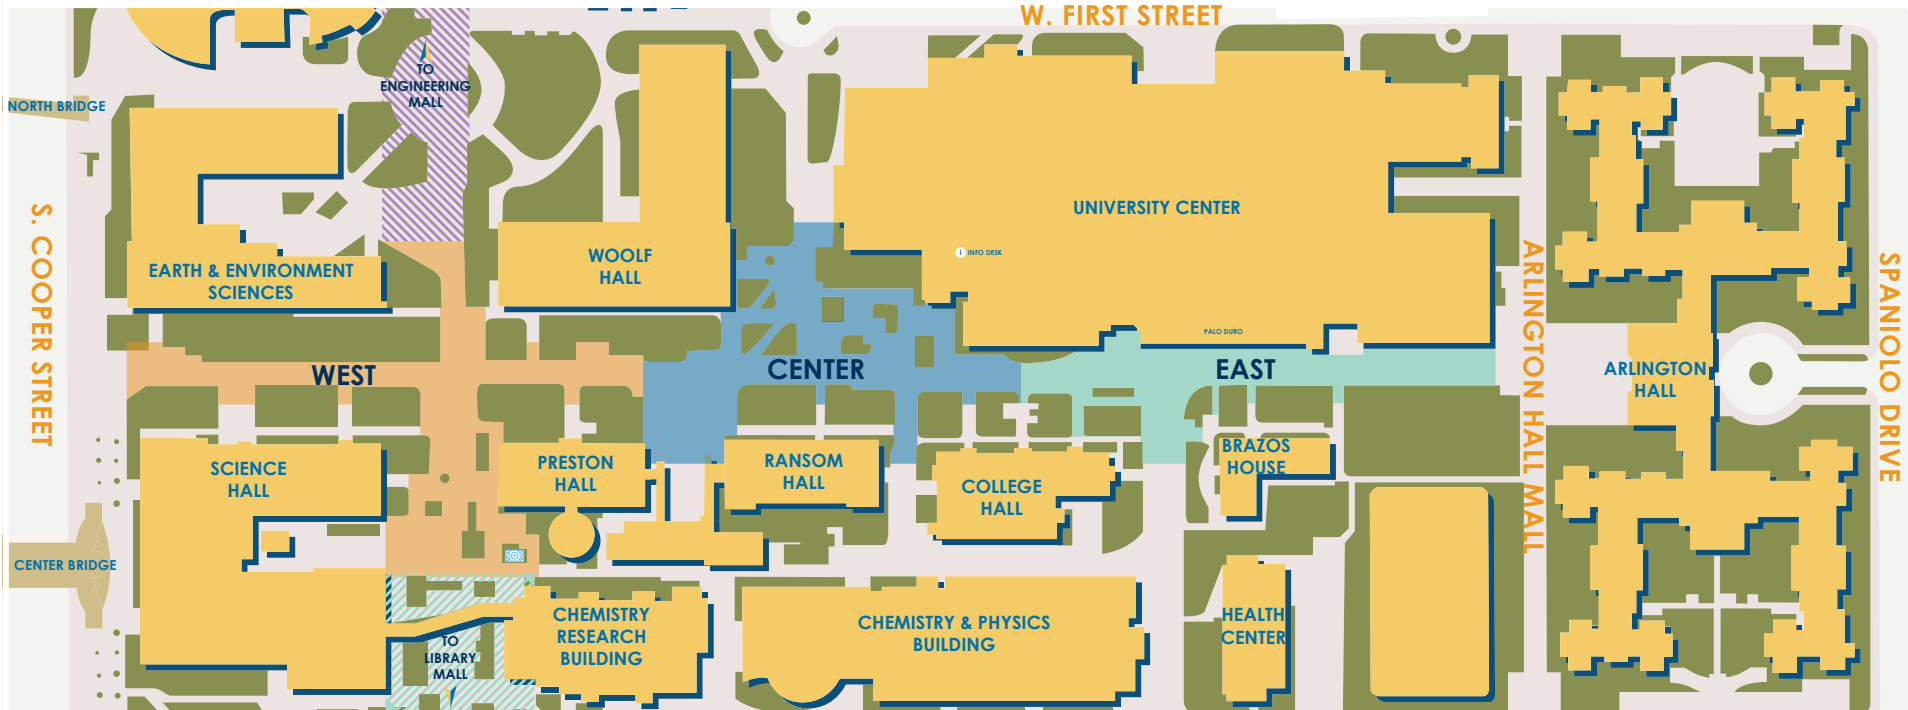

UNIVERSITY CENTER MALL

LIMITATIONS ON SIMULTANEOUS RESERVATIONS

SCALE OF EVENT

- INFO TABLE: 4 PER ZONE
- SMALL ACTIVITY (10' x 10') - 2 PER ZONE
- LARGE ACTIVITY (10' x 25') - 1 PER ZONE

FOOD DISTRIBUTION

- 1 HOT FOOD & 1 BAKE SALE PER ZONE

AMPLIFIED SOUND

- 1 PER ZONE

 WEST ZONE

 CENTER ZONE

 EAST ZONE

Student Organizations

DIVISION OF STUDENT AFFAIRS